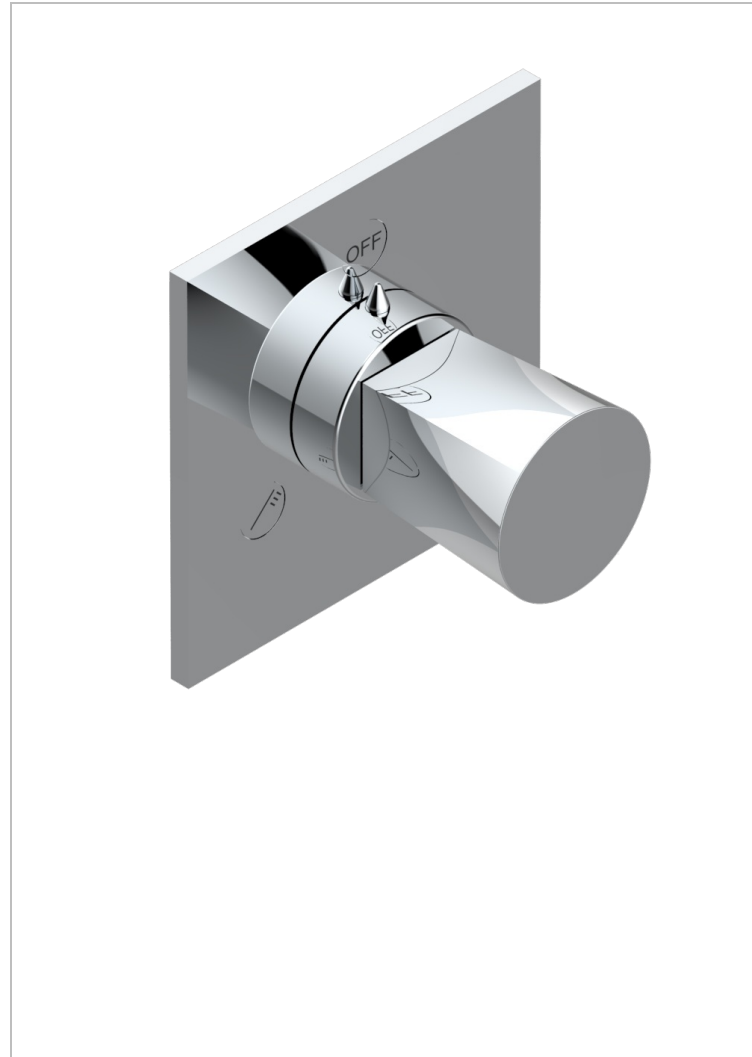

# METAMORPHOSE

G6A-48M2SB

Trim for wall mounted diverter, 2 ways - ref. 48M2 and 3 ways - ref. 49M3

## CHARACTERISTIC

- Métamorphose
- Trim for wall mounted diverter, 2 ways - ref. 48M2 and 3 ways - ref. 49M3

## RELATED SKU'S

- Ref. G00-48M2SOA Wall mounted 3-way diverter with ceramic cartridge for concealed installation- 1 inlet 3/4" and 2 outlets 1/2" without stop position, without trim
- Ref. G00-48M2SPSA Wall mounted 3-way diverter with ceramic cartridge for concealed installation, 1 inlet 3/4" and 2 outlets 1/2" with stop position, without trim
- Ref. G00-49M3SPSA Wall mounted 4-way diverter with ceramic cartridge for concealed installation- 1 inlet 3/4" and 3 outlets 1/2" with stop position, without trim