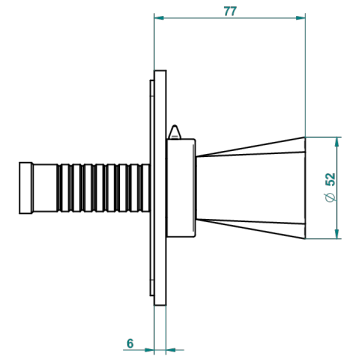

METAMORPHOSE

G6A-48M2SB

Trim for wall mounted diverter, 2 ways - ref. 48M2 and 3 ways - ref. 49M3

6 pastilles inclus / 6 pads included

Garniture compatible avec les inverseurs ci-dessous

Trim compatible with the diverters below

48M2SPSA
48M2SPUSA
48M2SPSA/W

48M2SOA
48M2SOUSA
48M2SOA/W

49M3SPSA
49M3SPSUSA
49M3SPSA/W

Tube / Pipe Joint Plaque / Seal Plate

28/09/2017

CHARACTERISTIC

- Métamorphose
- Trim for wall mounted diverter, 2 ways - ref. 48M2 and 3 ways - ref. 49M3

RELATED SKU'S

- Ref. G00-48M2SOA Wall mounted 3-way diverter with ceramic cartridge for concealed installation- 1 inlet 3/4" and 2 outlets 1/2" without stop position, without trim
- Ref. G00-48M2SPSA Wall mounted 3-way diverter with ceramic cartridge for concealed installation, 1 inlet 3/4" and 2 outlets 1/2" with stop position, without trim
- Ref. G00-49M3SPSA Wall mounted 4-way diverter with ceramic cartridge for concealed installation- 1 inlet 3/4" and 3 outlets 1/2" with stop position, without trim