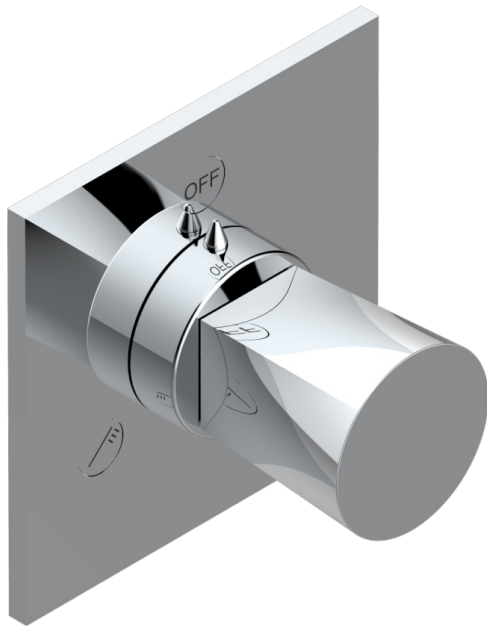

METAMORPHOSE

G6A-48M2SB

Trim for wall mounted diverter, 2 ways - ref. 48M2 and 3 ways - ref. 49M3

6 pastilles inclus / 6 pads included

Garniture compatible avec les inverseurs ci-dessous

Trim compatible with the diverters below

48M2SPSA
48M2SPUSA
48M2SPSA/W

48M2SOA
48M2SOUSA
48M2SOA/W

49M3SPSA
49M3SPSUSA
49M3SPSA/W

Tube / Pipe Joint Plaque / Seal Plate

28/09/2017

CHARACTERISTIC

- Métamorphose
- Trim for wall mounted diverter, 2 ways - ref. 48M2 and 3 ways - ref. 49M3

RELATED SKU'S

- Ref. G00-48M2SOA Wall mounted 3-way diverter with ceramic cartridge for concealed installation- 1 inlet 3/4" and 2 outlets 1/2" without stop position, without trim
- Ref. G00-48M2SPSA Wall mounted 3-way diverter with ceramic cartridge for concealed installation, 1 inlet 3/4" and 2 outlets 1/2" with stop position, without trim
- Ref. G00-49M3SPSA Wall mounted 4-way diverter with ceramic cartridge for concealed installation- 1 inlet 3/4" and 3 outlets 1/2" with stop position, without trim