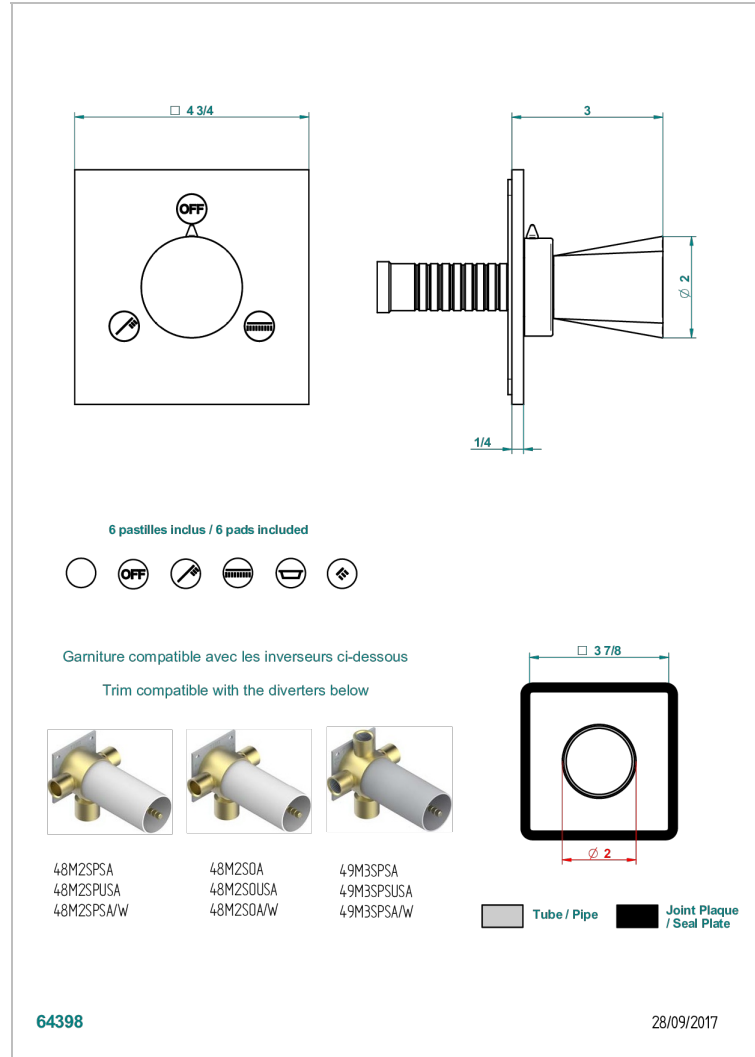

# METAMORPHOSE

G6A-48M2SB

Trim for wall mounted diverter, 2 ways - ref. 48M2 and 3 ways - ref. 49M3

## CHARACTERISTIC

- Métamorphose
- Trim for wall mounted diverter, 2 ways - ref. 48M2 and 3 ways - ref. 49M3

## RELATED SKU'S

- Ref. G00-48M2SOA Wall mounted 3-way diverter with ceramic cartridge for concealed installation- 1 inlet 3/4" and 2 outlets 1/2" without stop position, without trim
- Ref. G00-48M2SPSA Wall mounted 3-way diverter with ceramic cartridge for concealed installation, 1 inlet 3/4" and 2 outlets 1/2" with stop position, without trim
- Ref. G00-49M3SPSA Wall mounted 4-way diverter with ceramic cartridge for concealed installation- 1 inlet 3/4" and 3 outlets 1/2" with stop position, without trim