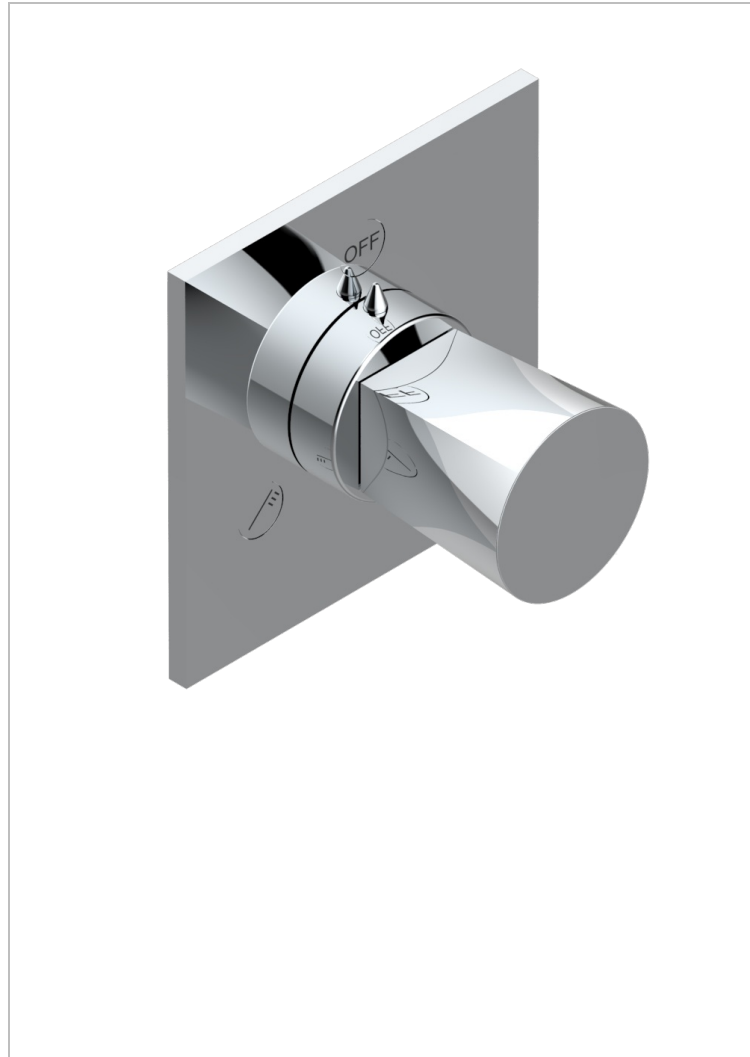

# METAMORPHOSE

G6A-48M2SB

Trim for wall mounted diverter, 2 ways - ref. 48M2 and 3 ways - ref. 49M3

## CHARACTERISTIC

- Métamorphose
- Trim for wall mounted diverter, 2 ways - ref. 48M2 and 3 ways - ref. 49M3

## RELATED SKU'S

- Ref. G00-48M2SOA Wall mounted 3-way diverter with ceramic cartridge for concealed installation- 1 inlet 3/4" and 2 outlets 1/2" without stop position, without trim
- Ref. G00-48M2SPSA Wall mounted 3-way diverter with ceramic cartridge for concealed installation, 1 inlet 3/4" and 2 outlets 1/2" with stop position, without trim
- Ref. G00-49M3SPSA Wall mounted 4-way diverter with ceramic cartridge for concealed installation- 1 inlet 3/4" and 3 outlets 1/2" with stop position, without trim