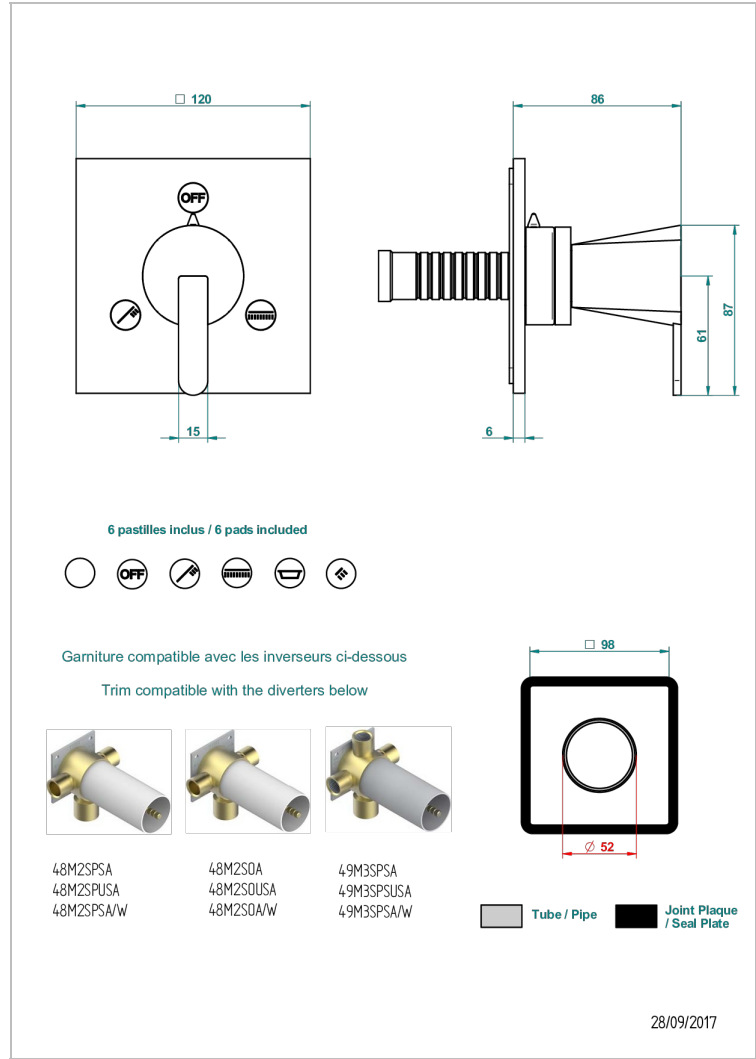

METAMORPHOSE BLACK CERAMIC

G6D-48M2SB

Trim for wall mounted diverter - 2 ways ref.48M2 & 3 ways ref.49M3

CHARACTERISTIC

- Métamorphose Black Ceramic
- Trim for wall mounted diverter - 2 ways ref.48M2 & 3 ways ref.49M3

RELATED SKU'S

- Ref. G00-48M2SOUSA Wall mounted 3-way diverter with ceramic cartridge for concealed installation- 1 inlet 3/4" and 2 outlets 1/2" without shared ports no stop position - no trim
- Ref. G00-48M2SPSUSA Wall mounted 3-way diverter with ceramic cartridge for concealed installation- 1 inlet 3/4" and 2 outlets 1/2" with positive top, no shared ports - no trim
- Ref. G00-49M3SPSUSA Wall mounted 4-way diverter with ceramic cartridge for concealed installation- 1 inlet 3/4" and 3 outlets 1/2" with positive top, no shared ports - no trim