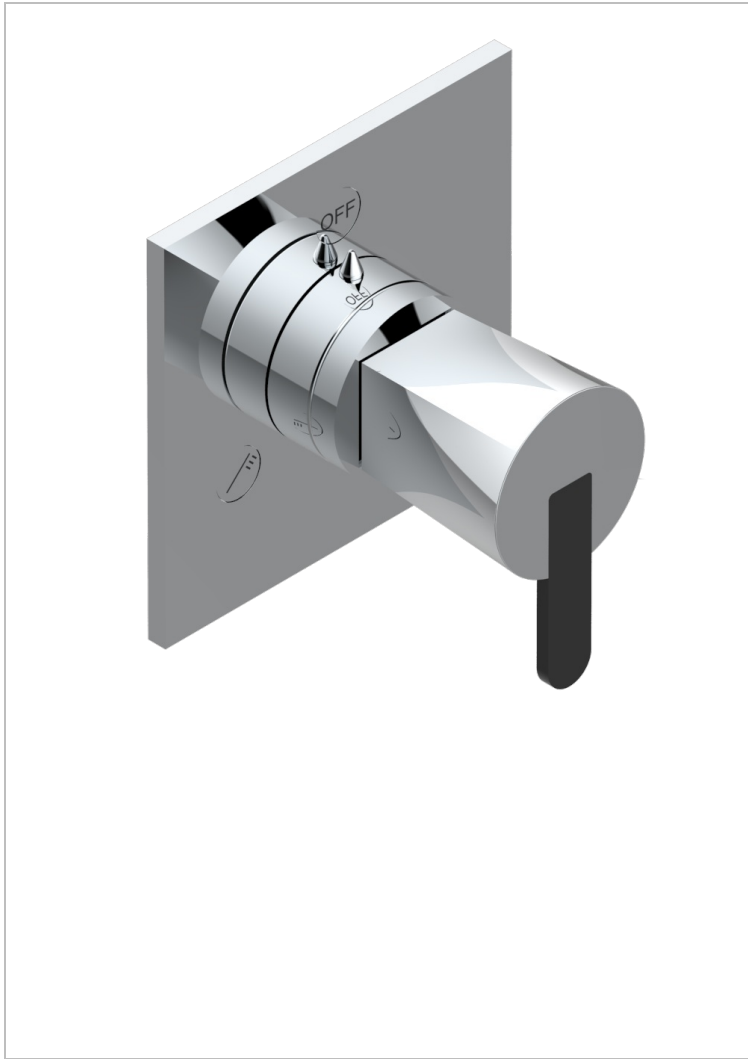

METAMORPHOSE BLACK CERAMIC

G6D-48M2SB

Trim for wall mounted diverter - 2 ways ref.48M2 & 3 ways ref.49M3

CHARACTERISTIC

- Métamorphose Black Ceramic
- Trim for wall mounted diverter - 2 ways ref.48M2 & 3 ways ref.49M3

RELATED SKU'S

- Ref. G00-48M2SOUSA Wall mounted 3-way diverter with ceramic cartridge for concealed installation- 1 inlet 3/4" and 2 outlets 1/2" without shared ports no stop position - no trim
- Ref. G00-48M2SPSUSA Wall mounted 3-way diverter with ceramic cartridge for concealed installation- 1 inlet 3/4" and 2 outlets 1/2" with positive top, no shared ports - no trim
- Ref. G00-49M3SPSUSA Wall mounted 4-way diverter with ceramic cartridge for concealed installation- 1 inlet 3/4" and 3 outlets 1/2" with positive top, no shared ports - no trim