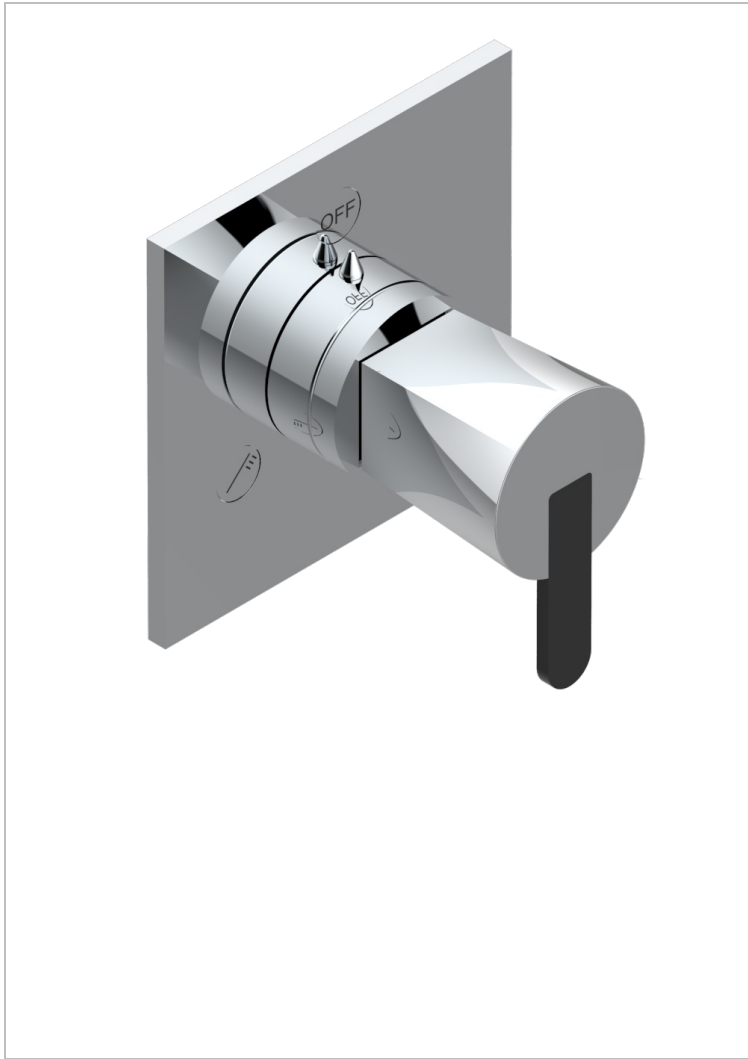

METAMORPHOSE BLACK CERAMIC

G6D-48M2SB

Trim for wall mounted diverter - 2 ways ref.48M2 & 3 ways ref.49M3

6 pastilles inclus / 6 pads included

Garniture compatible avec les inverseurs ci-dessous
Trim compatible with the diverters below

48M2SPSA	48M2SOA	49M3SPSA
48M2SPUSA	48M2SOUSA	49M3SPSUSA
48M2SPSA/W	48M2SOA/W	49M3SPSA/W

64392

28/09/2017

CHARACTERISTIC

- Métamorphose Black Ceramic
- Trim for wall mounted diverter - 2 ways ref.48M2 & 3 ways ref.49M3

RELATED SKU'S

- Ref. G00-48M2SOUSA Wall mounted 3-way diverter with ceramic cartridge for concealed installation- 1 inlet 3/4" and 2 outlets 1/2" without shared ports no stop position - no trim
- Ref. G00-48M2SPSUSA Wall mounted 3-way diverter with ceramic cartridge for concealed installation- 1 inlet 3/4" and 2 outlets 1/2" with positive top, no shared ports - no trim
- Ref. G00-49M3SPSUSA Wall mounted 4-way diverter with ceramic cartridge for concealed installation- 1 inlet 3/4" and 3 outlets 1/2" with positive top, no shared ports - no trim