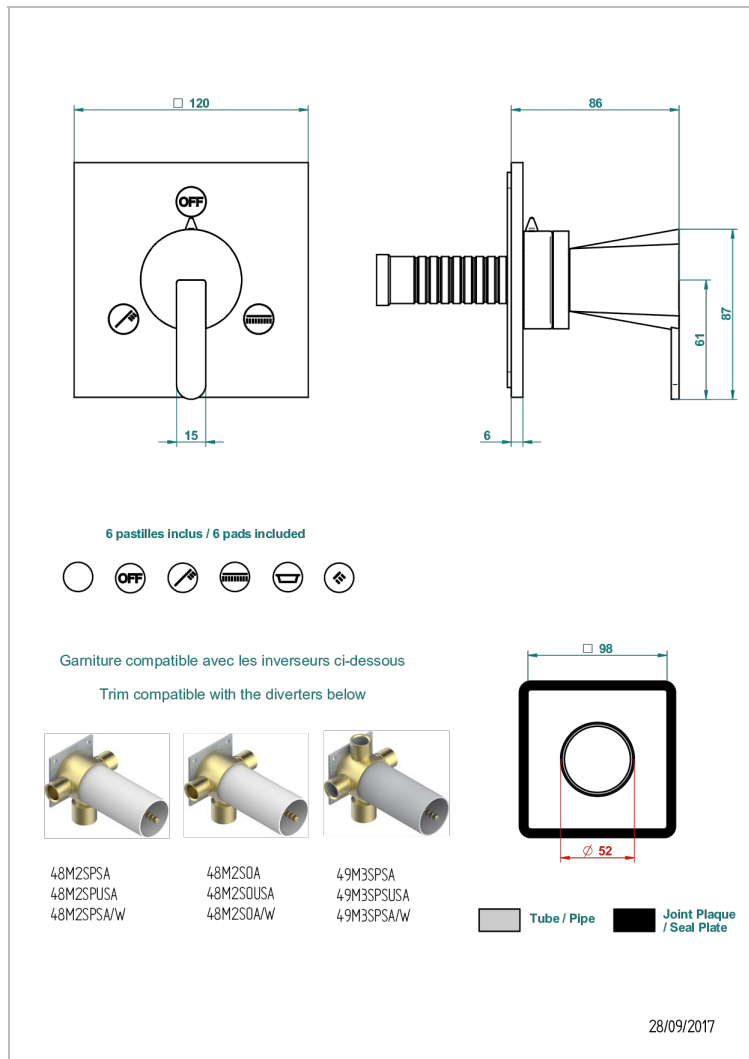

METAMORPHOSE BLACK CERAMIC

G6D-48M2SB

Trim for wall mounted diverter, 2 ways - ref. 48M2 and 3 ways - ref. 49M3

CHARACTERISTIC

- Métamorphose Black Ceramic
- Trim for wall mounted diverter, 2 ways - ref. 48M2 and 3 ways - ref. 49M3

RELATED SKU'S

- Ref. G00-48M2SOA Wall mounted 3-way diverter with ceramic cartridge for concealed installation- 1 inlet 3/4" and 2 outlets 1/2" without stop position, without trim
- Ref. G00-48M2SPSA Wall mounted 3-way diverter with ceramic cartridge for concealed installation, 1 inlet 3/4" and 2 outlets 1/2" with stop position, without trim
- Ref. G00-49M3SPSA Wall mounted 4-way diverter with ceramic cartridge for concealed installation- 1 inlet 3/4" and 3 outlets 1/2" with stop position, without trim