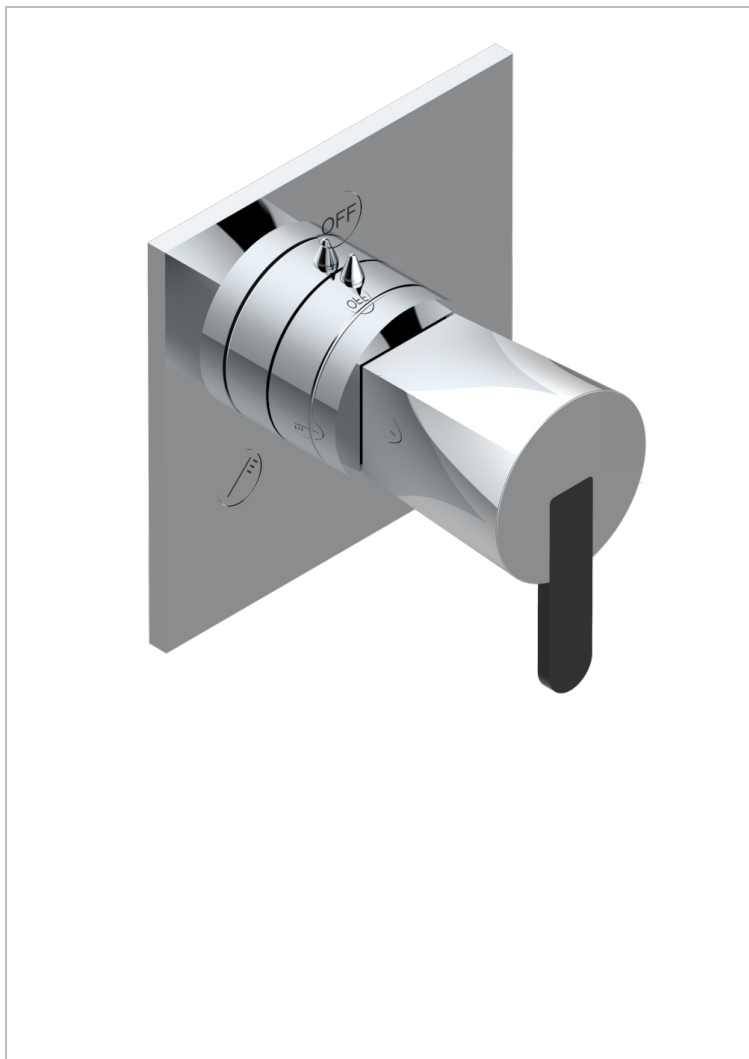

METAMORPHOSE BLACK CERAMIC

G6D-48M2SB

Trim for wall mounted diverter, 2 ways - ref. 48M2 and 3 ways - ref. 49M3

CHARACTERISTIC

- Métamorphose Black Ceramic
- Trim for wall mounted diverter, 2 ways - ref. 48M2 and 3 ways - ref. 49M3

RELATED SKU'S

- Ref. G00-48M2SOA Wall mounted 3-way diverter with ceramic cartridge for concealed installation- 1 inlet 3/4" and 2 outlets 1/2" without stop position, without trim
- Ref. G00-48M2SPSA Wall mounted 3-way diverter with ceramic cartridge for concealed installation, 1 inlet 3/4" and 2 outlets 1/2" with stop position, without trim
- Ref. G00-49M3SPSA Wall mounted 4-way diverter with ceramic cartridge for concealed installation- 1 inlet 3/4" and 3 outlets 1/2" with stop position, without trim

AVAILABLE FINITIONS

Antique nickel - H28
Black ceram - D30
Blush PVD - H62
Brass color PVD - H49
Brown bronze color PVD - F33
Gold color PVD - H52

Graphite PVD - H64
Lacquered light bronze - D01
Matt Umber PVD - H67
Matt blush PVD - H60
Matt brass color PVD - H50
Matt brown bronze color PVD - F34