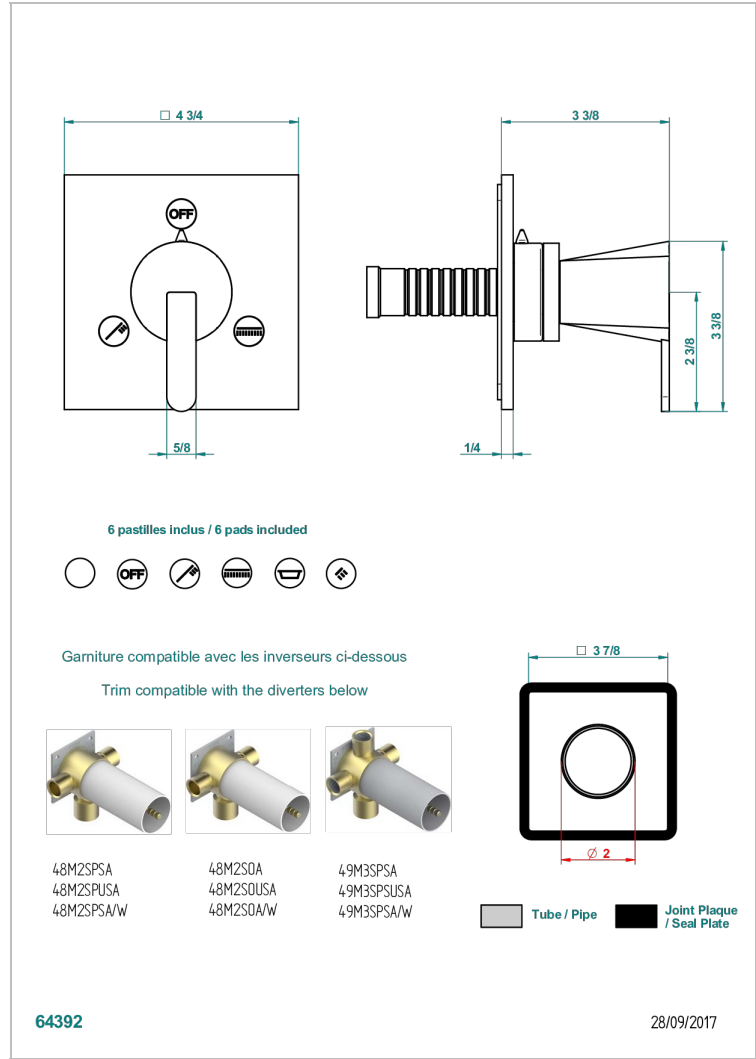

# METAMORPHOSE BLACK CERAMIC

G6D-48M2SB

Trim for wall mounted diverter, 2 ways - ref. 48M2 and 3 ways - ref. 49M3

## CHARACTERISTIC

- Métamorphose Black Ceramic
- Trim for wall mounted diverter, 2 ways - ref. 48M2 and 3 ways - ref. 49M3

## RELATED SKU'S

- Ref. G00-48M2SOA Wall mounted 3-way diverter with ceramic cartridge for concealed installation- 1 inlet 3/4" and 2 outlets 1/2" without stop position, without trim
- Ref. G00-48M2SPSA Wall mounted 3-way diverter with ceramic cartridge for concealed installation, 1 inlet 3/4" and 2 outlets 1/2" with stop position, without trim
- Ref. G00-49M3SPSA Wall mounted 4-way diverter with ceramic cartridge for concealed installation- 1 inlet 3/4" and 3 outlets 1/2" with stop position, without trim