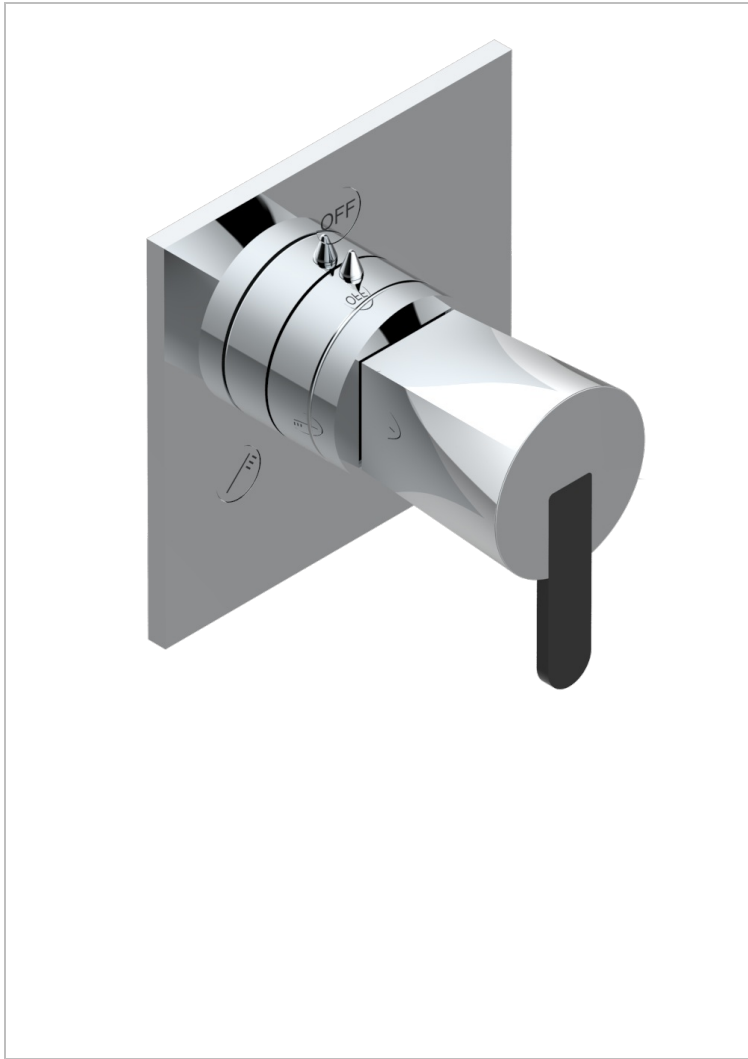

# METAMORPHOSE BLACK CERAMIC

G6D-48M2SB

Trim for wall mounted diverter, 2 ways - ref. 48M2 and 3 ways - ref. 49M3

## CHARACTERISTIC

- Métamorphose Black Ceramic
- Trim for wall mounted diverter, 2 ways - ref. 48M2 and 3 ways - ref. 49M3

## RELATED SKU'S

- Ref. G00-48M2SOA Wall mounted 3-way diverter with ceramic cartridge for concealed installation- 1 inlet 3/4" and 2 outlets 1/2" without stop position, without trim
- Ref. G00-48M2SPSA Wall mounted 3-way diverter with ceramic cartridge for concealed installation, 1 inlet 3/4" and 2 outlets 1/2" with stop position, without trim
- Ref. G00-49M3SPSA Wall mounted 4-way diverter with ceramic cartridge for concealed installation- 1 inlet 3/4" and 3 outlets 1/2" with stop position, without trim