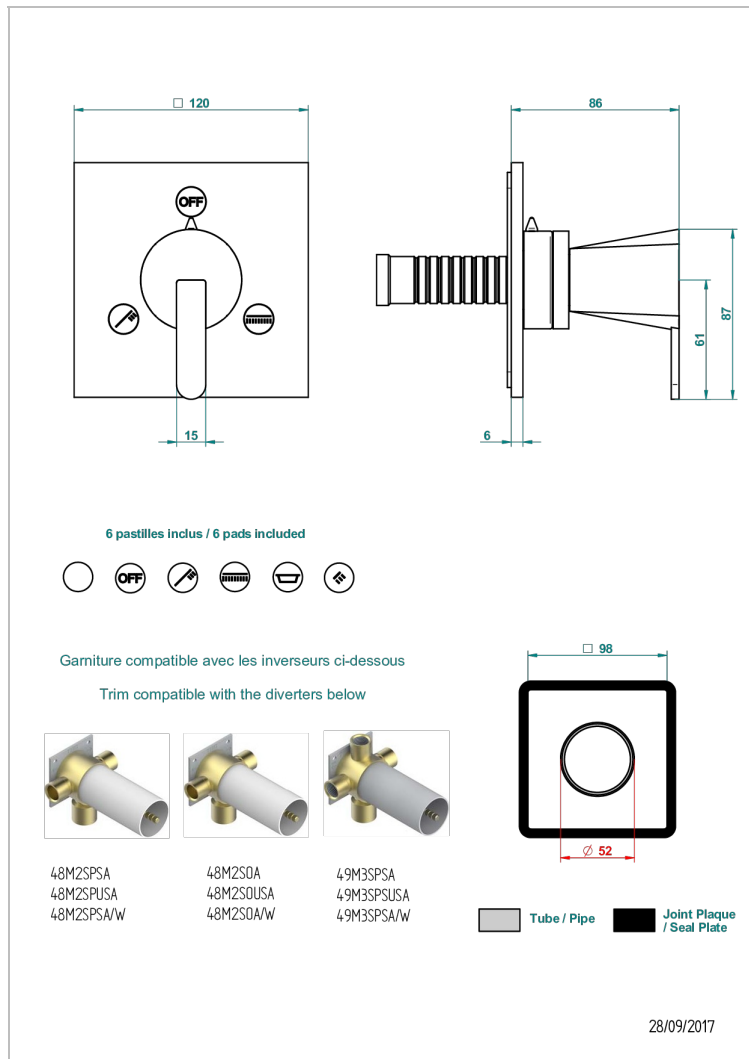

METAMORPHOSE, CERAMICA NEGRA

G6D-48M2SB

Trim for wall mounted diverter, 2 ways - ref. 48M2 and 3 ways - ref. 49M3

CARACTERÍSTICAS

- Métamorphose, ceràmica negra
- Trim for wall mounted diverter, 2 ways - ref. 48M2 and 3 ways - ref. 49M3

PRODUCTOS RELACIONADOS

- Ref. G00-48M2SOA Wall mounted 3-way diverter with ceramic cartridge for concealed installation- 1 inlet 3/4" and 2 outlets 1/2" without stop position, without trim
- Ref. G00-48M2SPSA Wall mounted 3-way diverter with ceramic cartridge for concealed installation, 1 inlet 3/4" and 2 outlets 1/2" with stop position, without trim
- Ref. G00-49M3SPSA Wall mounted 4-way diverter with ceramic cartridge for concealed installation- 1 inlet 3/4" and 3 outlets 1/2" with stop position, without trim