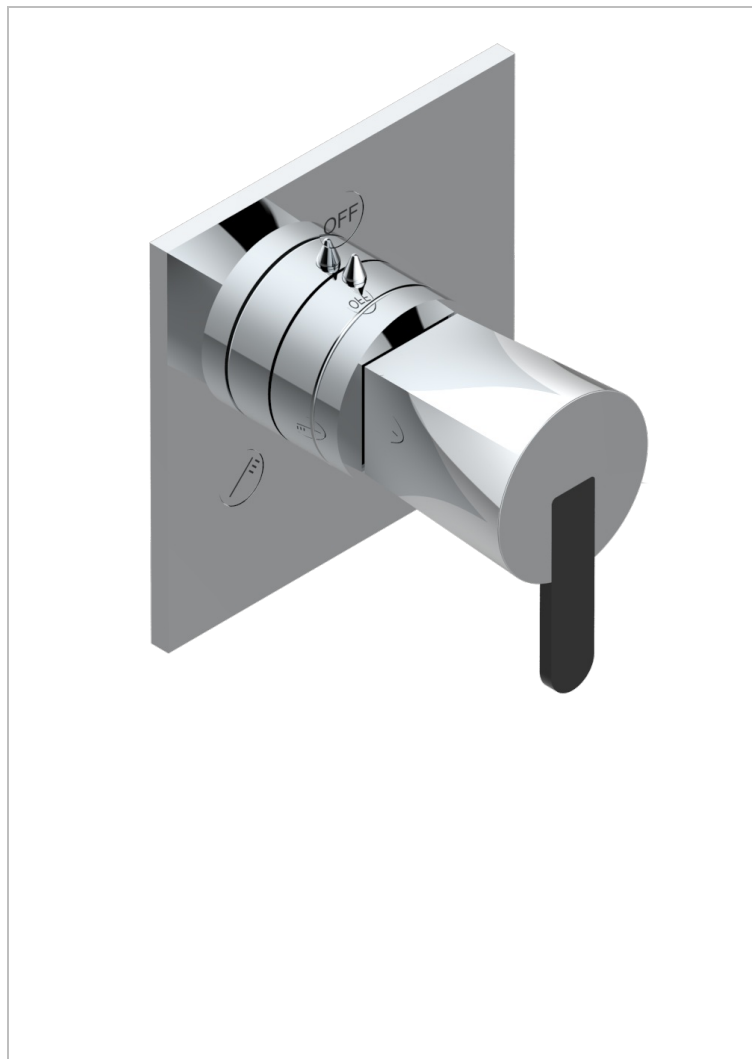

METAMORPHOSE, CERAMICA NEGRA

G6D-48M2SB

Trim for wall mounted diverter, 2 ways - ref. 48M2 and 3 ways - ref. 49M3

CARACTERÍSTICAS

- Métamorphose, ceràmica negra
- Trim for wall mounted diverter, 2 ways - ref. 48M2 and 3 ways - ref. 49M3

PRODUCTOS RELACIONADOS

- Ref. G00-48M2SOA Wall mounted 3-way diverter with ceramic cartridge for concealed installation- 1 inlet 3/4" and 2 outlets 1/2" without stop position, without trim
- Ref. G00-48M2SPSA Wall mounted 3-way diverter with ceramic cartridge for concealed installation, 1 inlet 3/4" and 2 outlets 1/2" with stop position, without trim
- Ref. G00-49M3SPSA Wall mounted 4-way diverter with ceramic cartridge for concealed installation- 1 inlet 3/4" and 3 outlets 1/2" with stop position, without trim

ACABADOS DISPONIBLES

Bronce claro - D01
Ceràmica negra mate - D30
Cobre viejo mate - H07
Cromo - A02
Cromo mate - C02
Dorado - F01

Dorado mate - F07
Dorado pàlido - F30
Dorado pàlido mate (sin barniz) - F31
Niquel - B01
Niquel mate - C01
Niquel viejo - H28