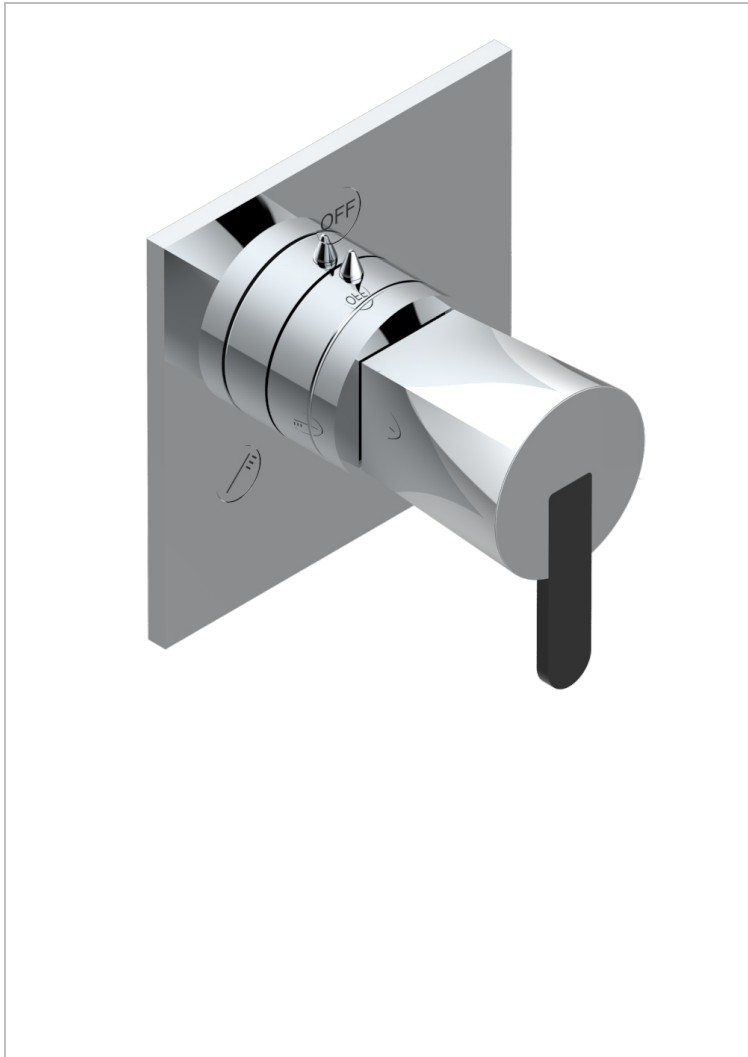

METAMORPHOSE, CERAMICA NEGRA

G6D-48M2SB

Trim for wall mounted diverter, 2 ways - ref. 48M2 and 3 ways - ref. 49M3

CARACTERÍSTICAS

- Métamorphose, cerámica negra
- Trim for wall mounted diverter, 2 ways - ref. 48M2 and 3 ways - ref. 49M3

PRODUCTOS RELACIONADOS

- Ref. G00-48M2SOA Wall mounted 3-way diverter with ceramic cartridge for concealed installation- 1 inlet 3/4" and 2 outlets 1/2" without stop position, without trim
- Ref. G00-48M2SPSA Wall mounted 3-way diverter with ceramic cartridge for concealed installation, 1 inlet 3/4" and 2 outlets 1/2" with stop position, without trim
- Ref. G00-49M3SPSA Wall mounted 4-way diverter with ceramic cartridge for concealed installation- 1 inlet 3/4" and 3 outlets 1/2" with stop position, without trim

ACABADOS DISPONIBLES

Bronce claro - D01
Cerámica negra mate - D30
Cobre viejo mate - H07
Cromo - A02
Cromo mate - C02
Dorado - F01

Dorado mate - F07
Dorado pálido - F30
Dorado pálido mate (sin barniz) - F31
Níquel - B01
Níquel mate - C01
Níquel viejo - H28