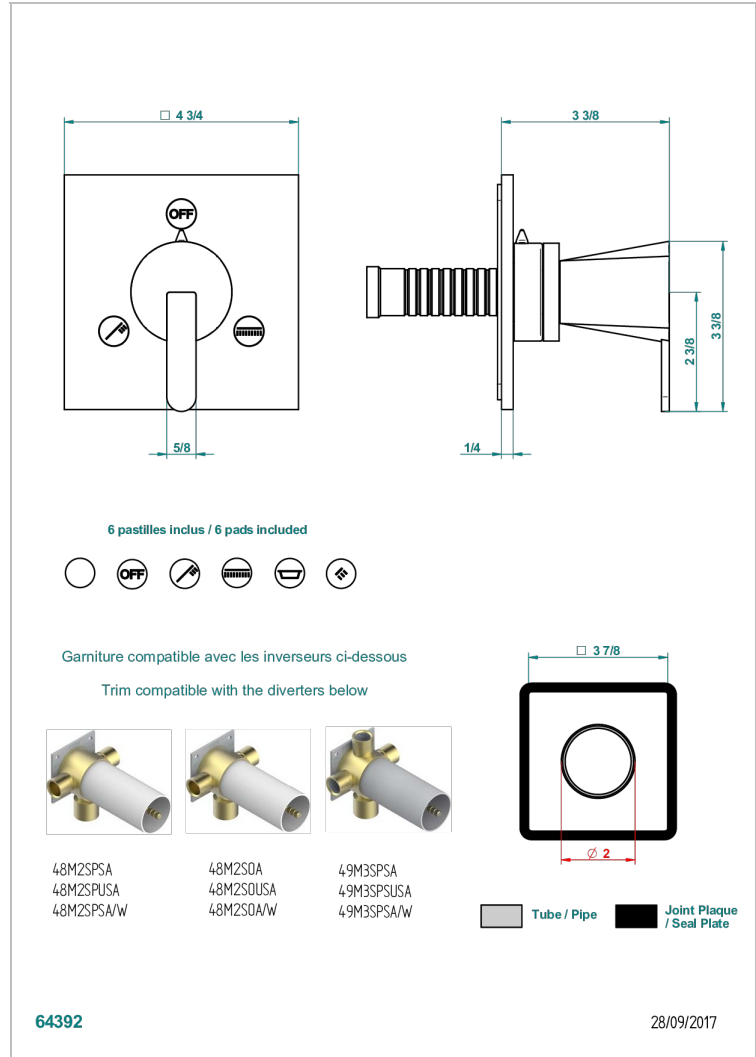

METAMORPHOSE, CERAMICA NEGRA

G6D-48M2SB

Trim for wall mounted diverter, 2 ways - ref. 48M2 and 3 ways - ref. 49M3

CARACTERÍSTICAS

- Métamorphose, cerámica negra
- Trim for wall mounted diverter, 2 ways - ref. 48M2 and 3 ways - ref. 49M3

PRODUCTOS RELACIONADOS

- Ref. G00-48M2SOA Wall mounted 3-way diverter with ceramic cartridge for concealed installation- 1 inlet 3/4" and 2 outlets 1/2" without stop position, without trim
- Ref. G00-48M2SPSA Wall mounted 3-way diverter with ceramic cartridge for concealed installation, 1 inlet 3/4" and 2 outlets 1/2" with stop position, without trim
- Ref. G00-49M3SPSA Wall mounted 4-way diverter with ceramic cartridge for concealed installation- 1 inlet 3/4" and 3 outlets 1/2" with stop position, without trim