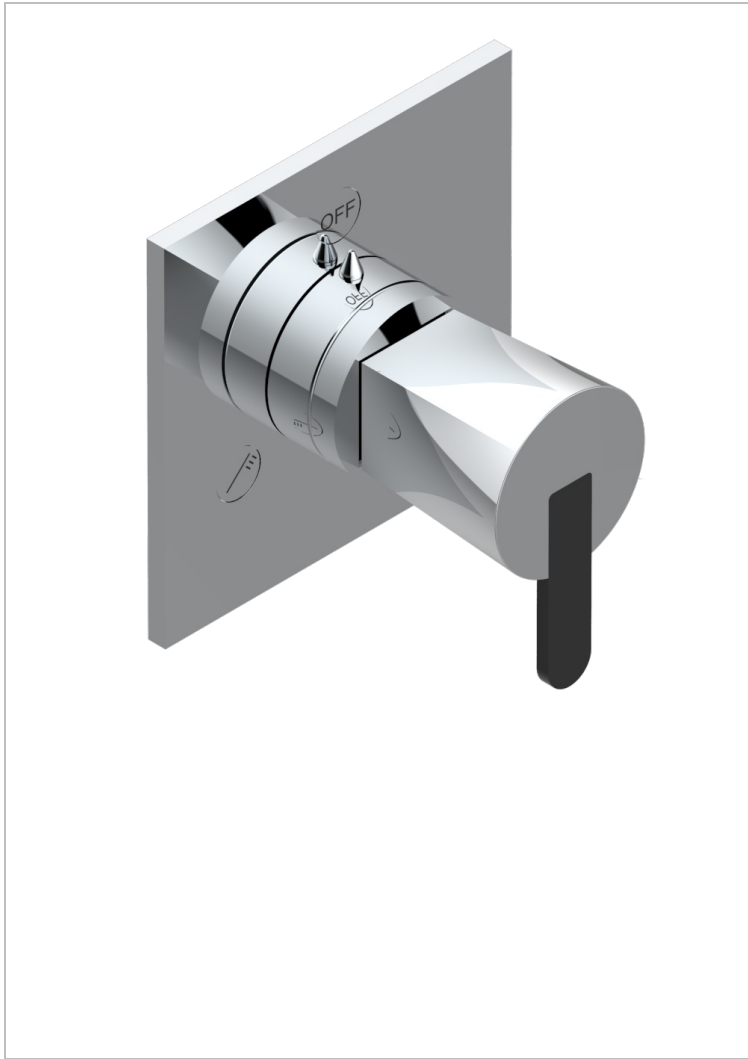

METAMORPHOSE BLACK CERAMIC

G6D-48M2SB

Trim for wall mounted diverter, 2 ways - ref. 48M2 and 3 ways - ref. 49M3

CHARACTERISTIC

- Métamorphose Black Ceramic
- Trim for wall mounted diverter, 2 ways - ref. 48M2 and 3 ways - ref. 49M3

RELATED SKU'S

- Ref. G00-48M2SOA Wall mounted 3-way diverter with ceramic cartridge for concealed installation- 1 inlet 3/4" and 2 outlets 1/2" without stop position, without trim
- Ref. G00-48M2SPSA Wall mounted 3-way diverter with ceramic cartridge for concealed installation, 1 inlet 3/4" and 2 outlets 1/2" with stop position, without trim
- Ref. G00-49M3SPSA Wall mounted 4-way diverter with ceramic cartridge for concealed installation- 1 inlet 3/4" and 3 outlets 1/2" with stop position, without trim