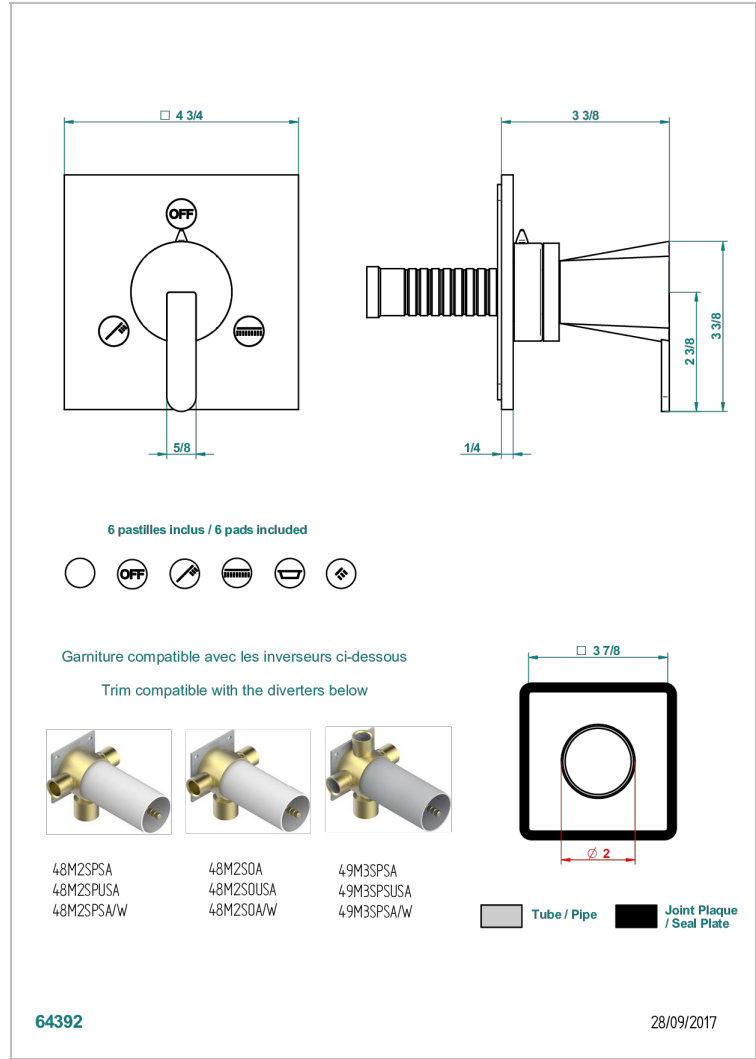

METAMORPHOSE BLACK CERAMIC

G6D-48M2SB

Trim for wall mounted diverter, 2 ways - ref. 48M2 and 3 ways - ref. 49M3

CHARACTERISTIC

- Métamorphose Black Ceramic
- Trim for wall mounted diverter, 2 ways - ref. 48M2 and 3 ways - ref. 49M3

RELATED SKU'S

- Ref. G00-48M2SOA Wall mounted 3-way diverter with ceramic cartridge for concealed installation- 1 inlet 3/4" and 2 outlets 1/2" without stop position, without trim
- Ref. G00-48M2SPSA Wall mounted 3-way diverter with ceramic cartridge for concealed installation, 1 inlet 3/4" and 2 outlets 1/2" with stop position, without trim
- Ref. G00-49M3SPSA Wall mounted 4-way diverter with ceramic cartridge for concealed installation- 1 inlet 3/4" and 3 outlets 1/2" with stop position, without trim