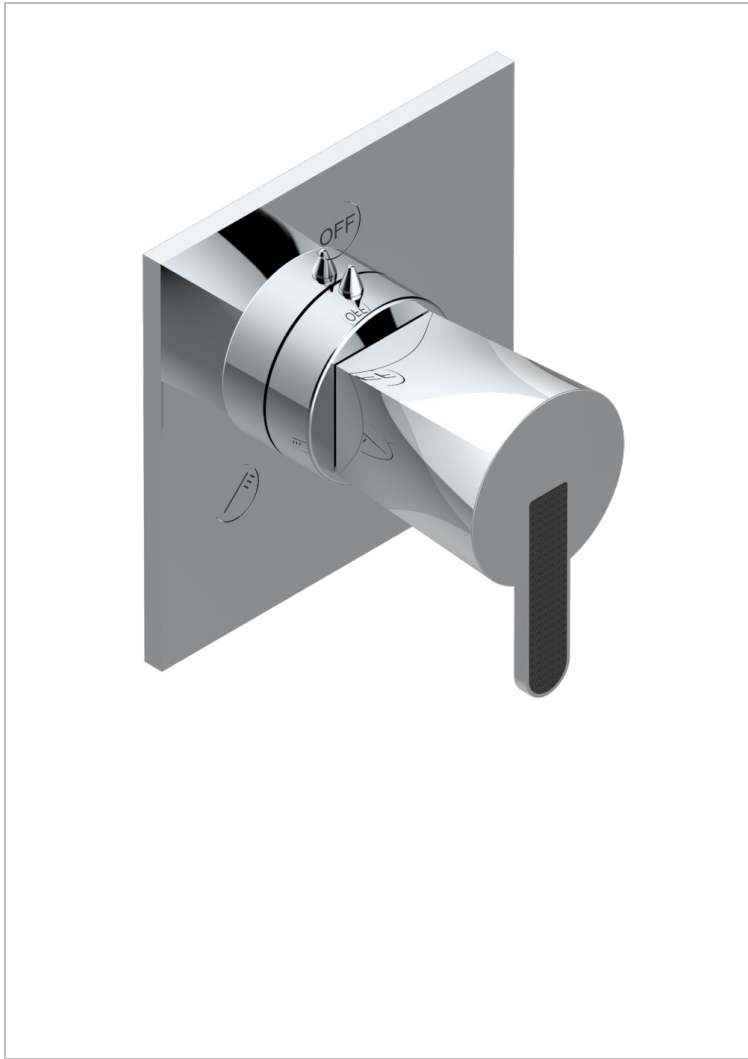

METAMORPHOSE CARBON

G6C-48M2SB

Trim for wall mounted diverter - 2 ways ref.48M2 & 3 ways ref.49M3

CHARACTERISTIC

- Métamorphose Carbon
- Trim for wall mounted diverter - 2 ways ref.48M2 & 3 ways ref.49M3

RELATED SKU'S

- Ref. G00-48M2SOUSA Wall mounted 3-way diverter with ceramic cartridge for concealed installation- 1 inlet 3/4" and 2 outlets 1/2" without shared ports no stop position - no trim
- Ref. G00-48M2SPSUSA Wall mounted 3-way diverter with ceramic cartridge for concealed installation- 1 inlet 3/4" and 2 outlets 1/2" with positive top, no shared ports - no trim
- Ref. G00-49M3SPSUSA Wall mounted 4-way diverter with ceramic cartridge for concealed installation- 1 inlet 3/4" and 3 outlets 1/2" with positive top, no shared ports - no trim