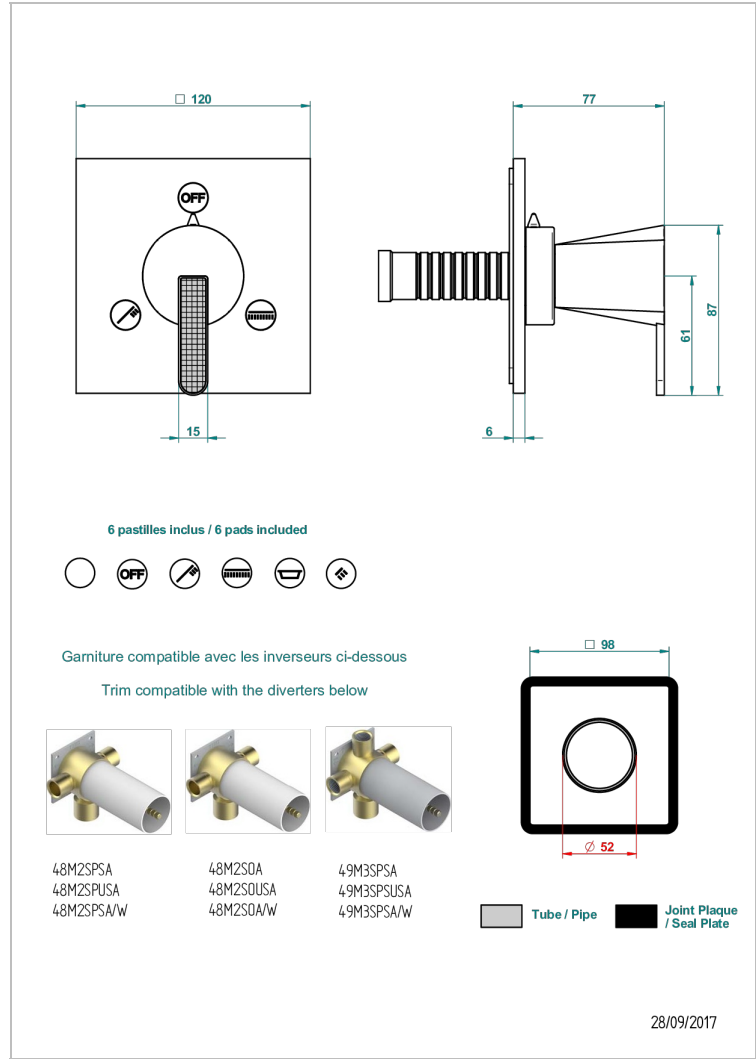

METAMORPHOSE CARBON

G6C-48M2SB

Trim for wall mounted diverter - 2 ways ref.48M2 & 3 ways ref.49M3

CHARACTERISTIC

- Métamorphose Carbon
- Trim for wall mounted diverter - 2 ways ref.48M2 & 3 ways ref.49M3

RELATED SKU'S

- Ref. G00-48M2SOUSA Wall mounted 3-way diverter with ceramic cartridge for concealed installation- 1 inlet 3/4" and 2 outlets 1/2" without shared ports no stop position - no trim
- Ref. G00-48M2SPSUSA Wall mounted 3-way diverter with ceramic cartridge for concealed installation- 1 inlet 3/4" and 2 outlets 1/2" with positive top, no shared ports - no trim
- Ref. G00-49M3SPSUSA Wall mounted 4-way diverter with ceramic cartridge for concealed installation- 1 inlet 3/4" and 3 outlets 1/2" with positive top, no shared ports - no trim