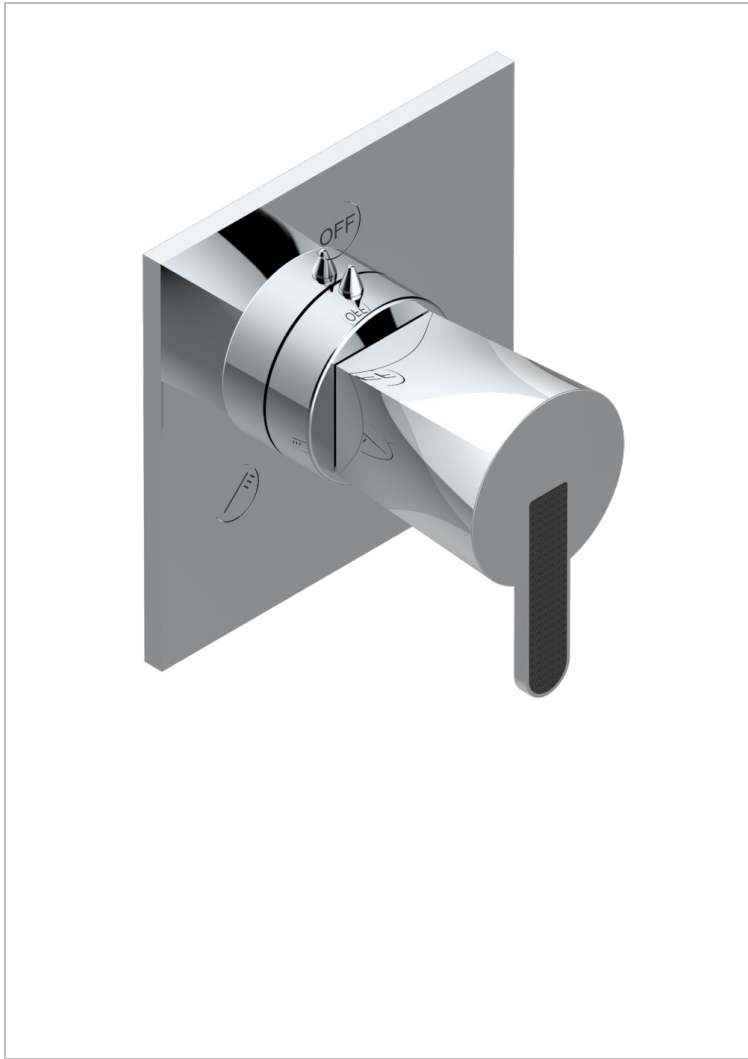

# METAMORPHOSE CARBON

G6C-48M2SB

Trim for wall mounted diverter - 2 ways ref.48M2 & 3 ways ref.49M3

6 pastilles inclus / 6 pads included

Garniture compatible avec les inverseurs ci-dessous  
Trim compatible with the diverters below

48M2SPSA  
48M2SPUSA  
48M2SPSA/W

48M2SOLA  
48M2SOLUSA  
48M2SOLA/W

49M3SPSA  
49M3SPSUSA  
49M3SPSA/W

Tube / Pipe    Joint Plaque / Seal Plate

64391

28/09/2017

## CHARACTERISTIC

- Métamorphose Carbon
- Trim for wall mounted diverter - 2 ways ref.48M2 & 3 ways ref.49M3

## RELATED SKU'S

- Ref. G00-48M2SOUSA Wall mounted 3-way diverter with ceramic cartridge for concealed installation- 1 inlet 3/4" and 2 outlets 1/2" without shared ports no stop position - no trim
- Ref. G00-48M2SPSUSA Wall mounted 3-way diverter with ceramic cartridge for concealed installation- 1 inlet 3/4" and 2 outlets 1/2" with positive top, no shared ports - no trim
- Ref. G00-49M3SPSUSA Wall mounted 4-way diverter with ceramic cartridge for concealed installation- 1 inlet 3/4" and 3 outlets 1/2" with positive top, no shared ports - no trim