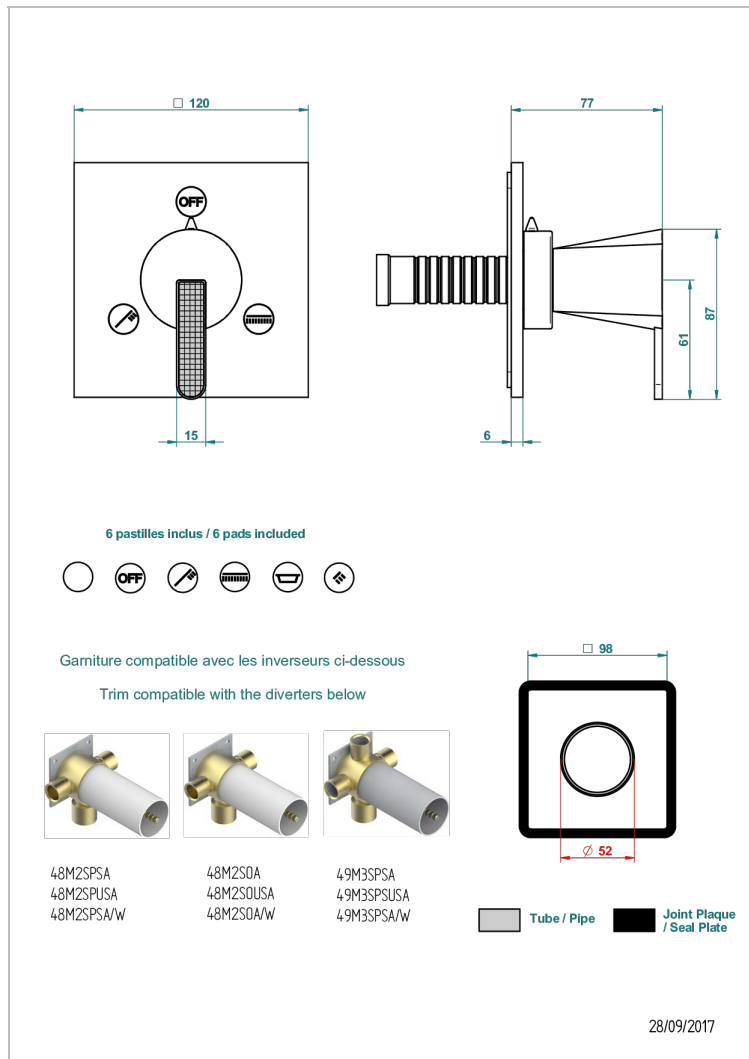

METAMORPHOSE CARBON

G6C-48M2SB

Trim for wall mounted diverter, 2 ways - ref. 48M2 and 3 ways - ref. 49M3

CHARACTERISTIC

- Métamorphose Carbon
- Trim for wall mounted diverter, 2 ways - ref. 48M2 and 3 ways - ref. 49M3

RELATED SKU'S

- Ref. G00-48M2SOA Wall mounted 3-way diverter with ceramic cartridge for concealed installation- 1 inlet 3/4" and 2 outlets 1/2" without stop position, without trim
- Ref. G00-48M2SPSA Wall mounted 3-way diverter with ceramic cartridge for concealed installation, 1 inlet 3/4" and 2 outlets 1/2" with stop position, without trim
- Ref. G00-49M3SPSA Wall mounted 4-way diverter with ceramic cartridge for concealed installation- 1 inlet 3/4" and 3 outlets 1/2" with stop position, without trim