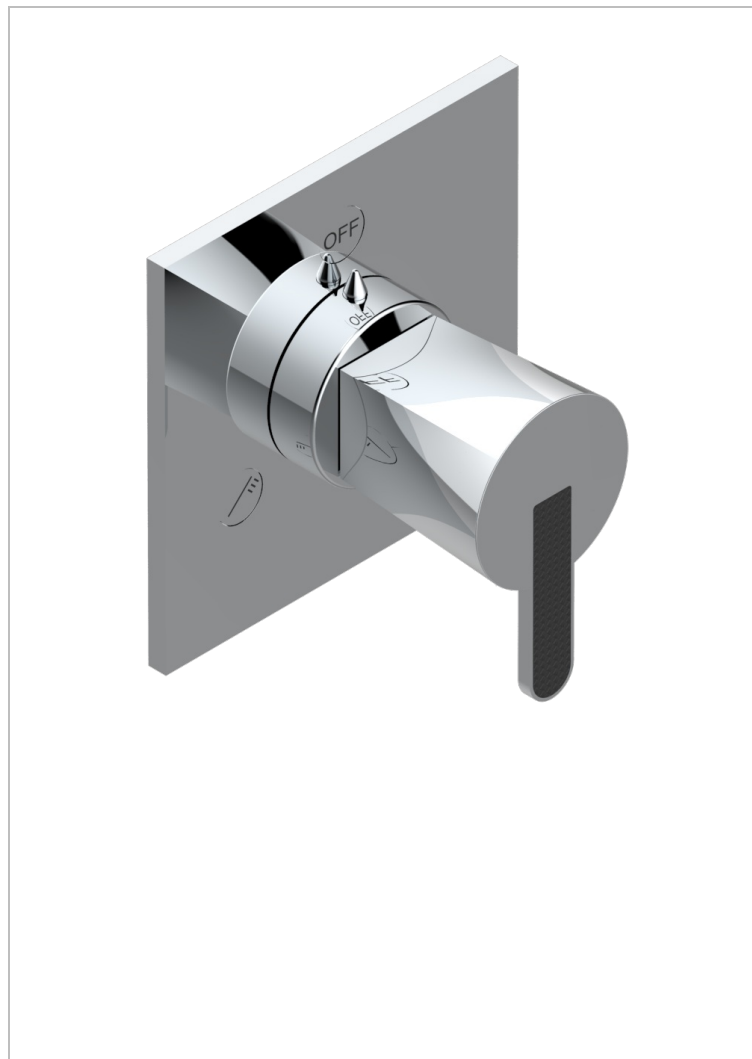

METAMORPHOSE CARBON

G6C-48M2SB

Trim for wall mounted diverter, 2 ways - ref. 48M2 and 3 ways - ref. 49M3

CHARACTERISTIC

- Métamorphose Carbon
- Trim for wall mounted diverter, 2 ways - ref. 48M2 and 3 ways - ref. 49M3

RELATED SKU'S

- Ref. G00-48M2SOA Wall mounted 3-way diverter with ceramic cartridge for concealed installation- 1 inlet 3/4" and 2 outlets 1/2" without stop position, without trim
- Ref. G00-48M2SPSA Wall mounted 3-way diverter with ceramic cartridge for concealed installation, 1 inlet 3/4" and 2 outlets 1/2" with stop position, without trim
- Ref. G00-49M3SPSA Wall mounted 4-way diverter with ceramic cartridge for concealed installation- 1 inlet 3/4" and 3 outlets 1/2" with stop position, without trim

AVAILABLE FINITIONS

Antique nickel - H28
Black ceram - D30
Blush PVD - H62
Brass color PVD - H49
Brown bronze color PVD - F33
Gold color PVD - H52

Graphite PVD - H64
Lacquered light bronze - D01
Matt Umber PVD - H67
Matt blush PVD - H60
Matt brass color PVD - H50
Matt brown bronze color PVD - F34