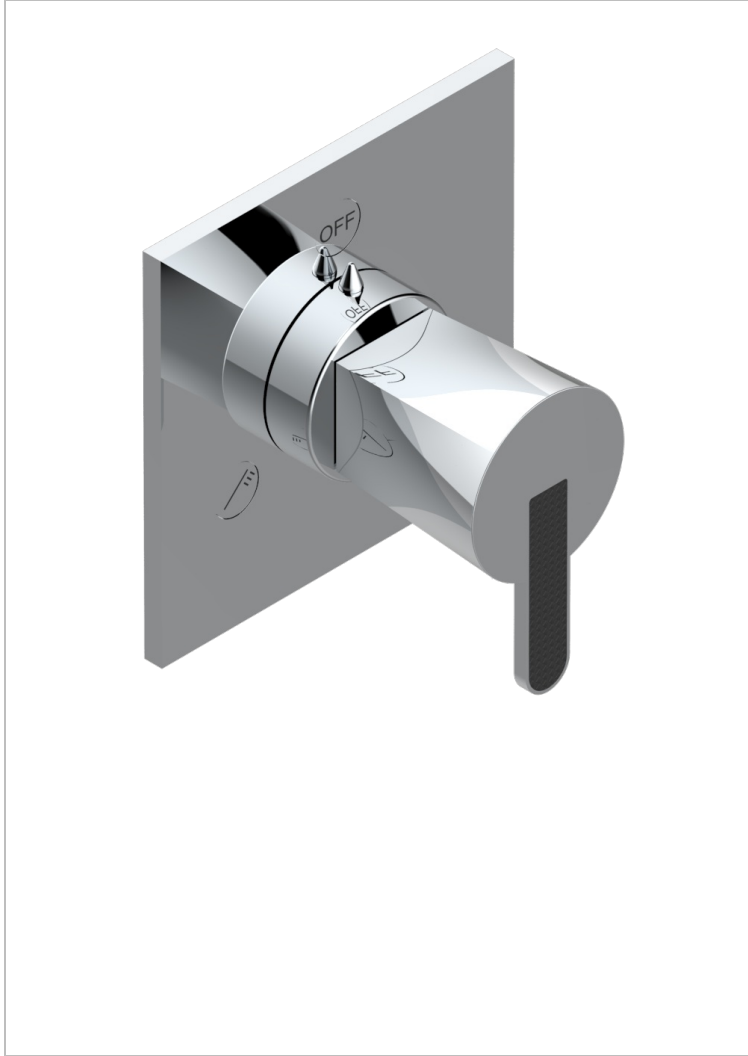

METAMORPHOSE CARBON

G6C-48M2SB

Trim for wall mounted diverter, 2 ways - ref. 48M2 and 3 ways - ref. 49M3

6 pastilles inclus / 6 pads included

Garniture compatible avec les inverseurs ci-dessous
Trim compatible with the diverters below

48M2SPSA
48M2SPUSA
48M2SPSA/W

48M2SOA
48M2SOUSA
48M2SOA/W

49M3SPSA
49M3SPSUSA
49M3SPSA/W

Tube / Pipe Joint Plaque / Seal Plate

64391 28/09/2017

CHARACTERISTIC

- Métamorphose Carbon
- Trim for wall mounted diverter, 2 ways - ref. 48M2 and 3 ways - ref. 49M3

RELATED SKU'S

- Ref. G00-48M2SOA Wall mounted 3-way diverter with ceramic cartridge for concealed installation- 1 inlet 3/4" and 2 outlets 1/2" without stop position, without trim
- Ref. G00-48M2SPSA Wall mounted 3-way diverter with ceramic cartridge for concealed installation, 1 inlet 3/4" and 2 outlets 1/2" with stop position, without trim
- Ref. G00-49M3SPSA Wall mounted 4-way diverter with ceramic cartridge for concealed installation- 1 inlet 3/4" and 3 outlets 1/2" with stop position, without trim