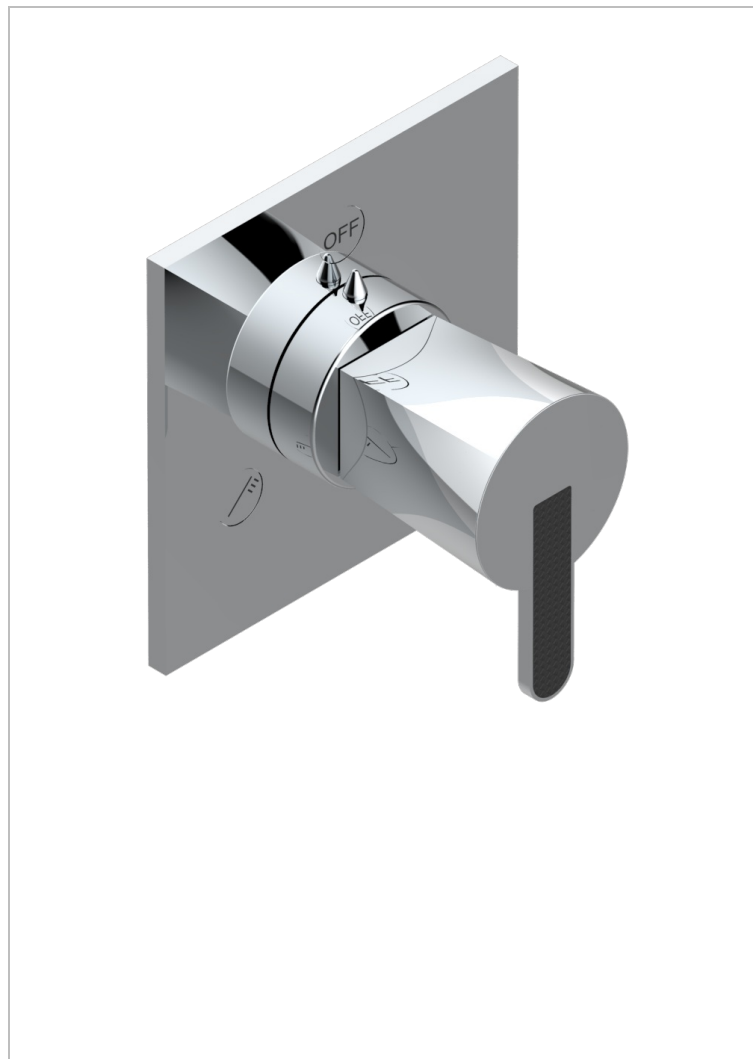

# METAMORPHOSE CARBON

G6C-48M2SB

Trim for wall mounted diverter, 2 ways - ref. 48M2 and 3 ways - ref. 49M3

## CHARACTERISTIC

- Métamorphose Carbon
- Trim for wall mounted diverter, 2 ways - ref. 48M2 and 3 ways - ref. 49M3

## RELATED SKU'S

- Ref. G00-48M2SOA Wall mounted 3-way diverter with ceramic cartridge for concealed installation- 1 inlet 3/4" and 2 outlets 1/2" without stop position, without trim
- Ref. G00-48M2SPSA Wall mounted 3-way diverter with ceramic cartridge for concealed installation, 1 inlet 3/4" and 2 outlets 1/2" with stop position, without trim
- Ref. G00-49M3SPSA Wall mounted 4-way diverter with ceramic cartridge for concealed installation- 1 inlet 3/4" and 3 outlets 1/2" with stop position, without trim