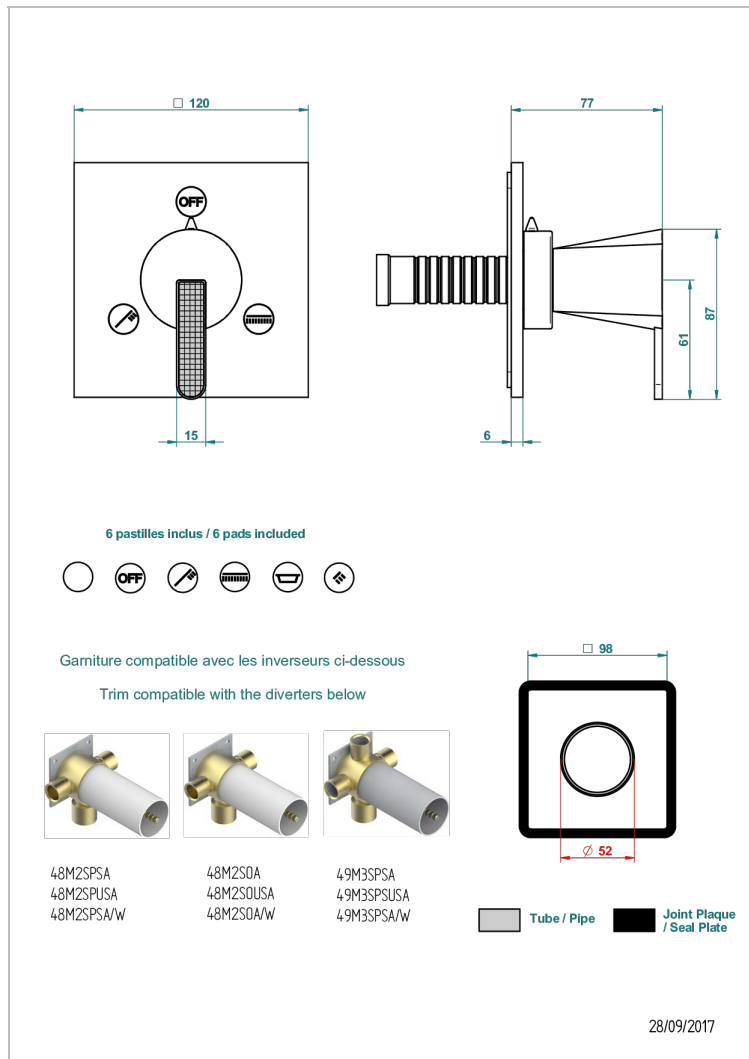

# METAMORPHOSE CARBON

G6C-48M2SB

Trim for wall mounted diverter, 2 ways - ref. 48M2 and 3 ways - ref. 49M3

## CHARACTERISTIC

- Métamorphose Carbon
- Trim for wall mounted diverter, 2 ways - ref. 48M2 and 3 ways - ref. 49M3

## RELATED SKU'S

- Ref. G00-48M2SOA Wall mounted 3-way diverter with ceramic cartridge for concealed installation- 1 inlet 3/4" and 2 outlets 1/2" without stop position, without trim
- Ref. G00-48M2SPSA Wall mounted 3-way diverter with ceramic cartridge for concealed installation, 1 inlet 3/4" and 2 outlets 1/2" with stop position, without trim
- Ref. G00-49M3SPSA Wall mounted 4-way diverter with ceramic cartridge for concealed installation- 1 inlet 3/4" and 3 outlets 1/2" with stop position, without trim