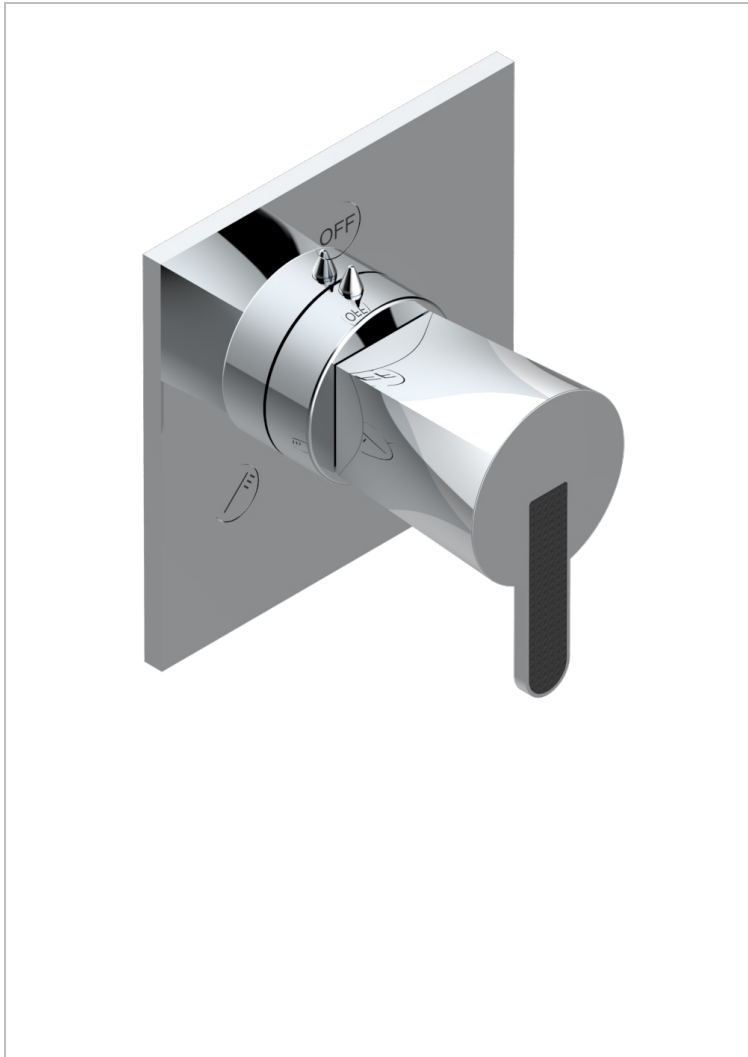

# METAMORPHOSE CARBON

G6C-48M2SB

Trim for wall mounted diverter, 2 ways - ref. 48M2 and 3 ways - ref. 49M3

## CHARACTERISTIC

- Métamorphose Carbon
- Trim for wall mounted diverter, 2 ways - ref. 48M2 and 3 ways - ref. 49M3

## RELATED SKU'S

- Ref. G00-48M2SOA Wall mounted 3-way diverter with ceramic cartridge for concealed installation- 1 inlet 3/4" and 2 outlets 1/2" without stop position, without trim
- Ref. G00-48M2SPSA Wall mounted 3-way diverter with ceramic cartridge for concealed installation, 1 inlet 3/4" and 2 outlets 1/2" with stop position, without trim
- Ref. G00-49M3SPSA Wall mounted 4-way diverter with ceramic cartridge for concealed installation- 1 inlet 3/4" and 3 outlets 1/2" with stop position, without trim