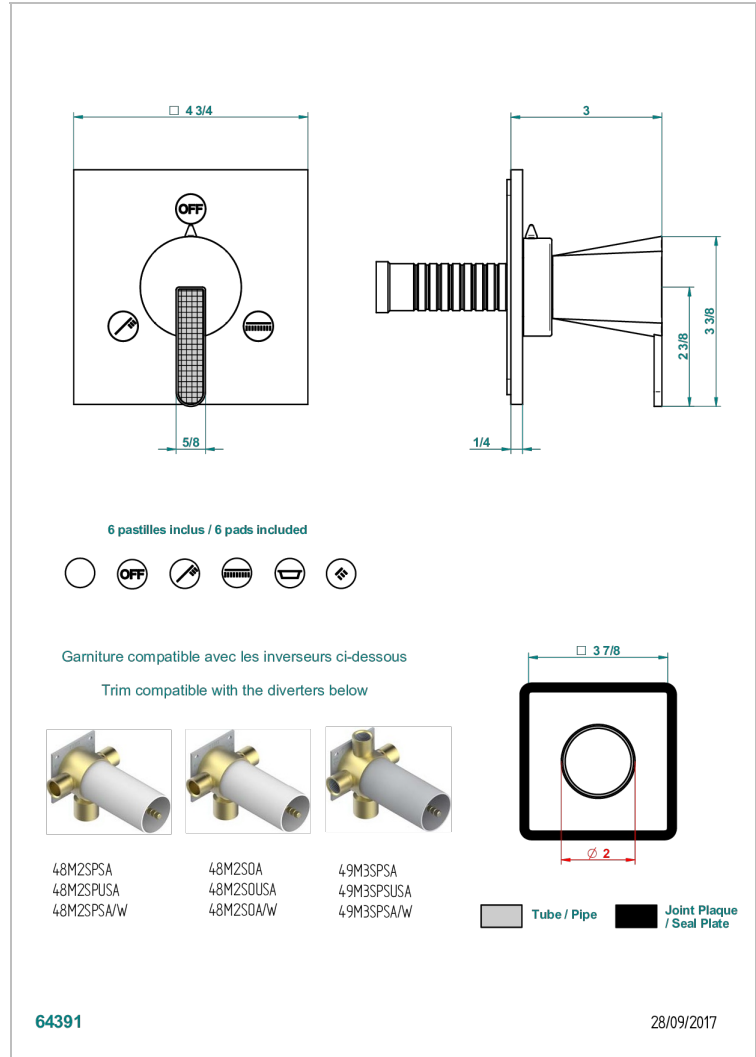

# METAMORPHOSE CARBON

G6C-48M2SB

Trim for wall mounted diverter, 2 ways - ref. 48M2 and 3 ways - ref. 49M3

## CHARACTERISTIC

- Métamorphose Carbon
- Trim for wall mounted diverter, 2 ways - ref. 48M2 and 3 ways - ref. 49M3

## RELATED SKU'S

- Ref. G00-48M2SOA Wall mounted 3-way diverter with ceramic cartridge for concealed installation- 1 inlet 3/4" and 2 outlets 1/2" without stop position, without trim
- Ref. G00-48M2SPSA Wall mounted 3-way diverter with ceramic cartridge for concealed installation, 1 inlet 3/4" and 2 outlets 1/2" with stop position, without trim
- Ref. G00-49M3SPSA Wall mounted 4-way diverter with ceramic cartridge for concealed installation- 1 inlet 3/4" and 3 outlets 1/2" with stop position, without trim