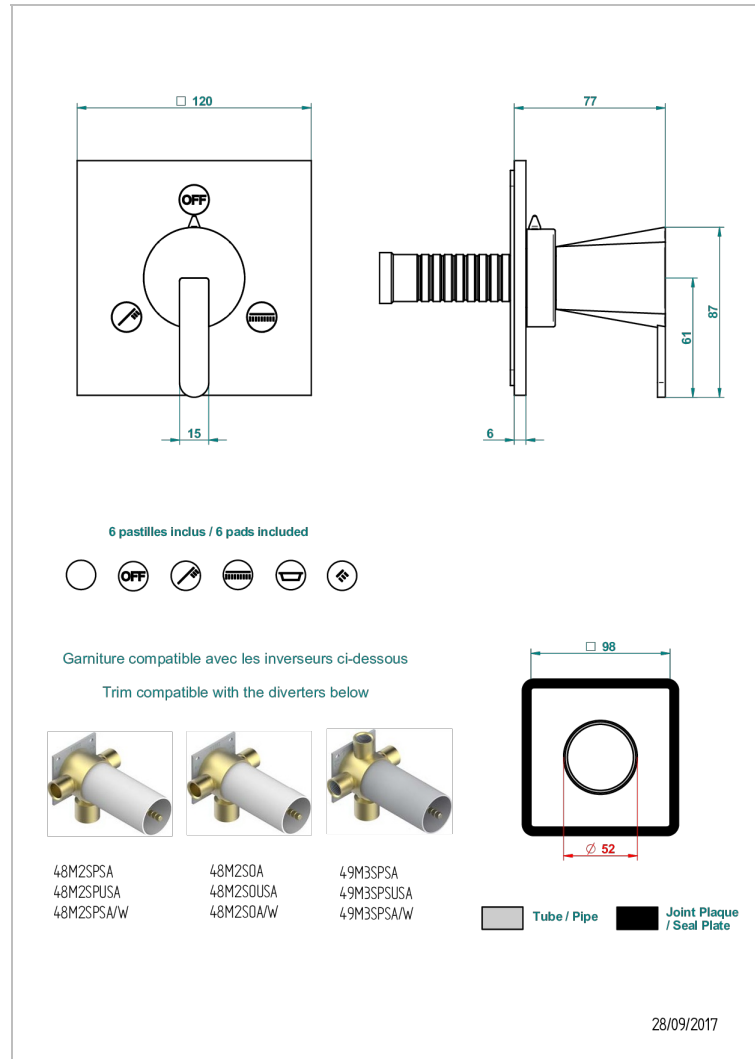

METAMORPHOSE WITH LEVER HANDLES

G6B-48M2SB

Trim for wall mounted diverter - 2 ways ref.48M2 & 3 ways ref.49M3

CHARACTERISTIC

- Métamorphose with lever handles
- Trim for wall mounted diverter - 2 ways ref.48M2 & 3 ways ref.49M3

RELATED SKU'S

- Ref. G00-48M2SOUSA Wall mounted 3-way diverter with ceramic cartridge for concealed installation- 1 inlet 3/4" and 2 outlets 1/2" without shared ports no stop position - no trim
- Ref. G00-48M2SPSUSA Wall mounted 3-way diverter with ceramic cartridge for concealed installation- 1 inlet 3/4" and 2 outlets 1/2" with positive top, no shared ports - no trim
- Ref. G00-49M3SPSUSA Wall mounted 4-way diverter with ceramic cartridge for concealed installation- 1 inlet 3/4" and 3 outlets 1/2" with positive top, no shared ports - no trim