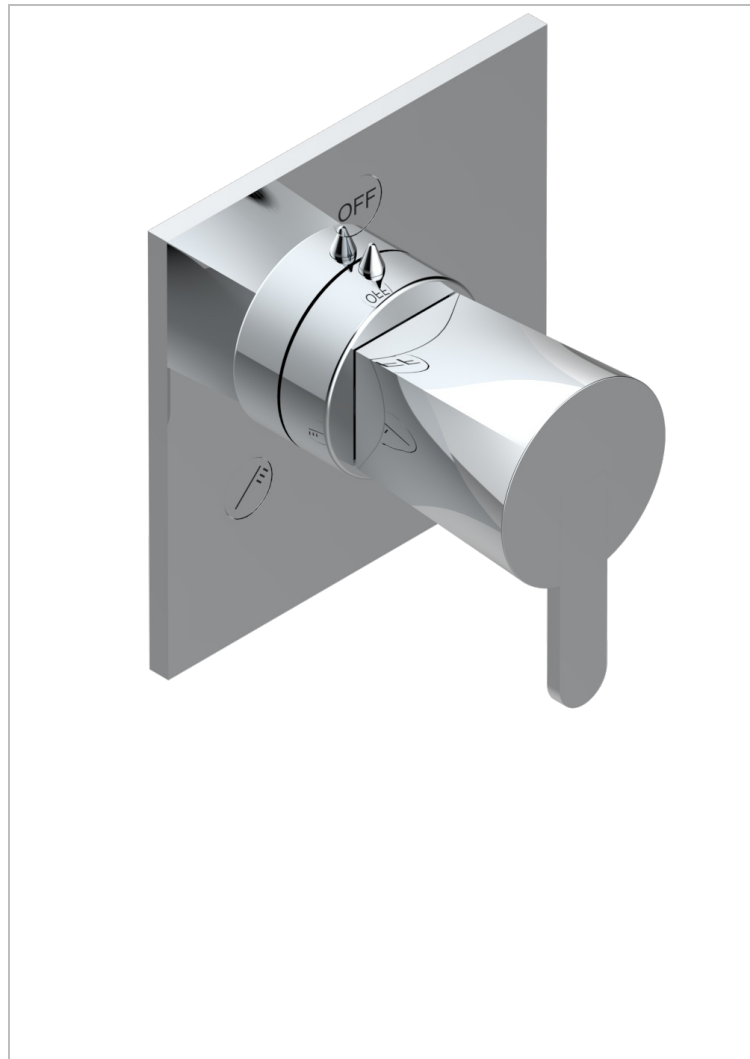

METAMORPHOSE WITH LEVER HANDLES

G6B-48M2SB

Trim for wall mounted diverter - 2 ways ref.48M2 & 3 ways ref.49M3

CHARACTERISTIC

- Métamorphose with lever handles
- Trim for wall mounted diverter - 2 ways ref.48M2 & 3 ways ref.49M3

RELATED SKU'S

- Ref. G00-48M2SOUSA Wall mounted 3-way diverter with ceramic cartridge for concealed installation- 1 inlet 3/4" and 2 outlets 1/2" without shared ports no stop position - no trim
- Ref. G00-48M2SPSUSA Wall mounted 3-way diverter with ceramic cartridge for concealed installation- 1 inlet 3/4" and 2 outlets 1/2" with positive top, no shared ports - no trim
- Ref. G00-49M3SPSUSA Wall mounted 4-way diverter with ceramic cartridge for concealed installation- 1 inlet 3/4" and 3 outlets 1/2" with positive top, no shared ports - no trim