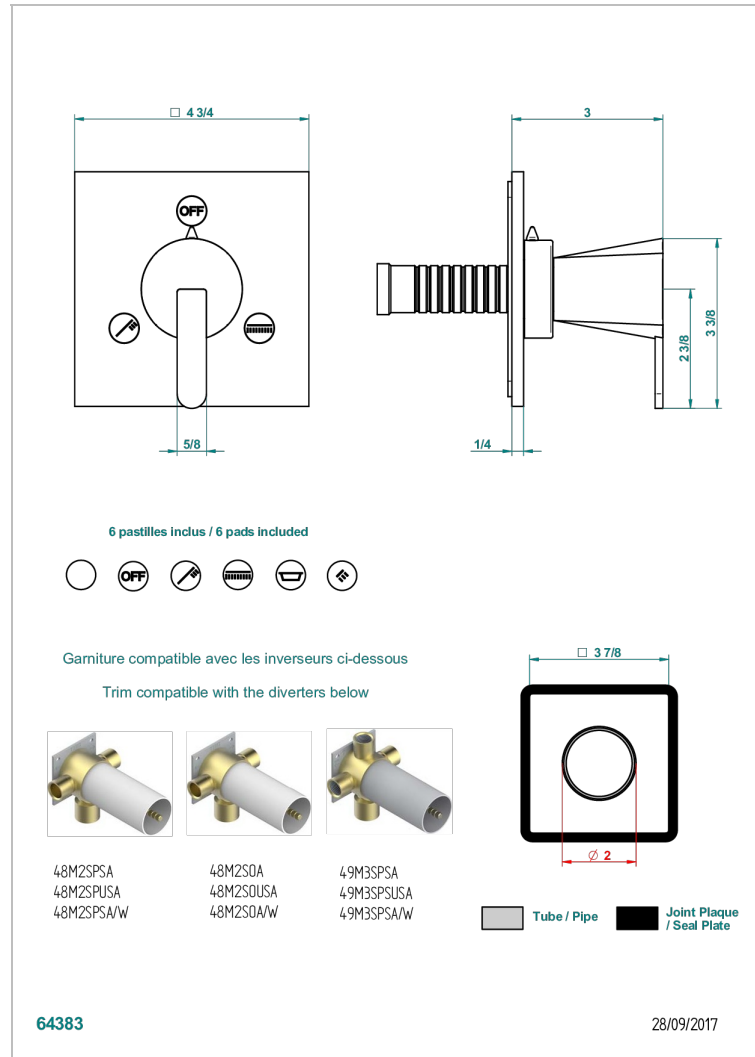

# METAMORPHOSE WITH LEVER HANDLES

G6B-48M2SB

Trim for wall mounted diverter - 2 ways ref.48M2 & 3 ways ref.49M3

## CHARACTERISTIC

- Métamorphose with lever handles
- Trim for wall mounted diverter - 2 ways ref.48M2 & 3 ways ref.49M3

## RELATED SKU'S

- Ref. G00-48M2SOUSA Wall mounted 3-way diverter with ceramic cartridge for concealed installation- 1 inlet 3/4" and 2 outlets 1/2" without shared ports no stop position - no trim
- Ref. G00-48M2SPSUSA Wall mounted 3-way diverter with ceramic cartridge for concealed installation- 1 inlet 3/4" and 2 outlets 1/2" with positive top, no shared ports - no trim
- Ref. G00-49M3SPSUSA Wall mounted 4-way diverter with ceramic cartridge for concealed installation- 1 inlet 3/4" and 3 outlets 1/2" with positive top, no shared ports - no trim