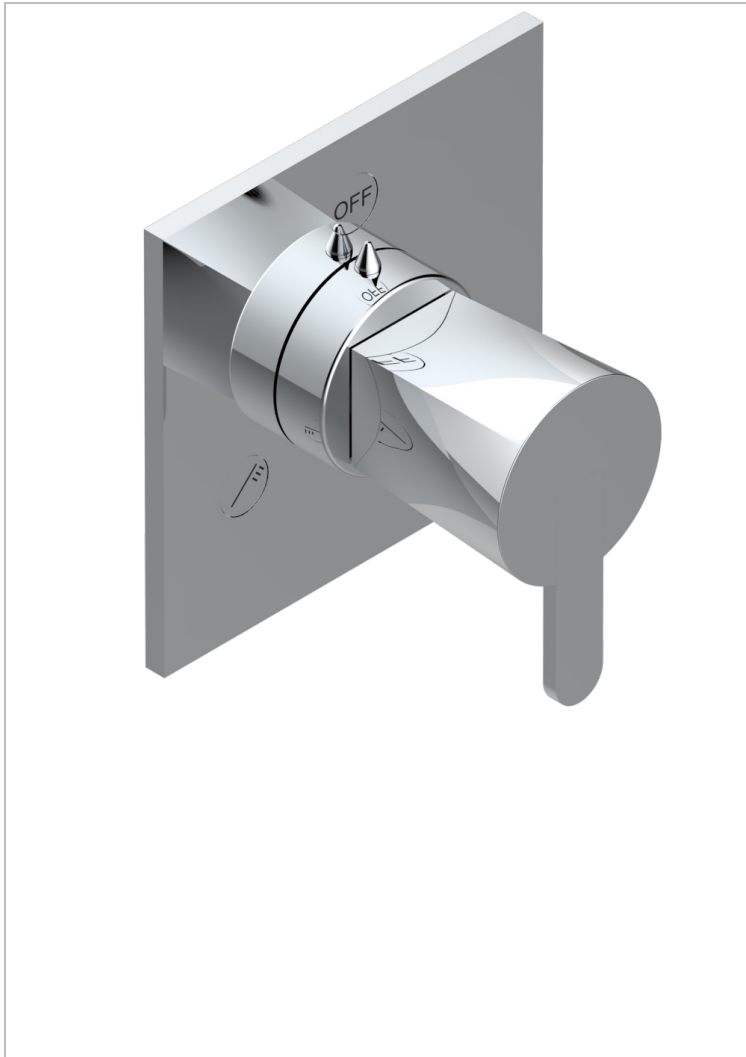

# METAMORPHOSE WITH LEVER HANDLES

G6B-48M2SB

Trim for wall mounted diverter - 2 ways ref.48M2 & 3 ways ref.49M3

## CHARACTERISTIC

- Métamorphose with lever handles
- Trim for wall mounted diverter - 2 ways ref.48M2 & 3 ways ref.49M3

## RELATED SKU'S

- Ref. G00-48M2SOUSA Wall mounted 3-way diverter with ceramic cartridge for concealed installation- 1 inlet 3/4" and 2 outlets 1/2" without shared ports no stop position - no trim
- Ref. G00-48M2SPSUSA Wall mounted 3-way diverter with ceramic cartridge for concealed installation- 1 inlet 3/4" and 2 outlets 1/2" with positive top, no shared ports - no trim
- Ref. G00-49M3SPSUSA Wall mounted 4-way diverter with ceramic cartridge for concealed installation- 1 inlet 3/4" and 3 outlets 1/2" with positive top, no shared ports - no trim