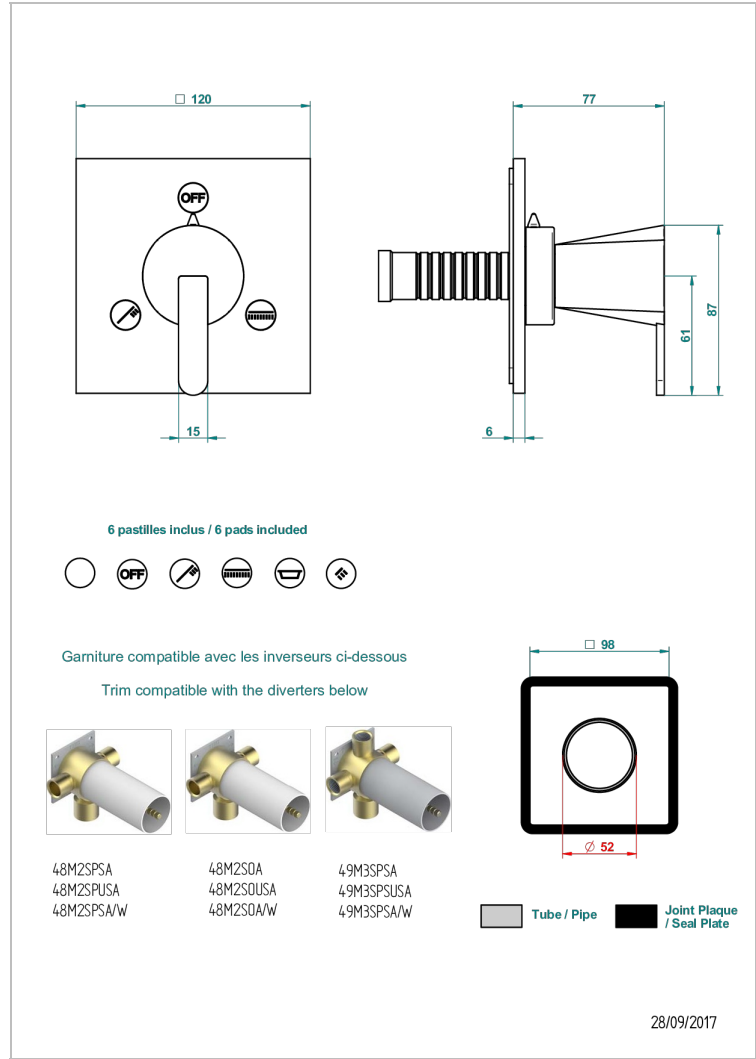

METAMORPHOSE CON MANETAS

G6B-48M2SB

Trim for wall mounted diverter, 2 ways - ref. 48M2 and 3 ways - ref. 49M3

CARACTERÍSTICAS

- Métamorphose con manetas
- Trim for wall mounted diverter, 2 ways - ref. 48M2 and 3 ways - ref. 49M3

PRODUCTOS RELACIONADOS

- Ref. G00-48M2SOA Wall mounted 3-way diverter with ceramic cartridge for concealed installation- 1 inlet 3/4" and 2 outlets 1/2" without stop position, without trim
- Ref. G00-48M2SPSA Wall mounted 3-way diverter with ceramic cartridge for concealed installation, 1 inlet 3/4" and 2 outlets 1/2" with stop position, without trim
- Ref. G00-49M3SPSA Wall mounted 4-way diverter with ceramic cartridge for concealed installation- 1 inlet 3/4" and 3 outlets 1/2" with stop position, without trim