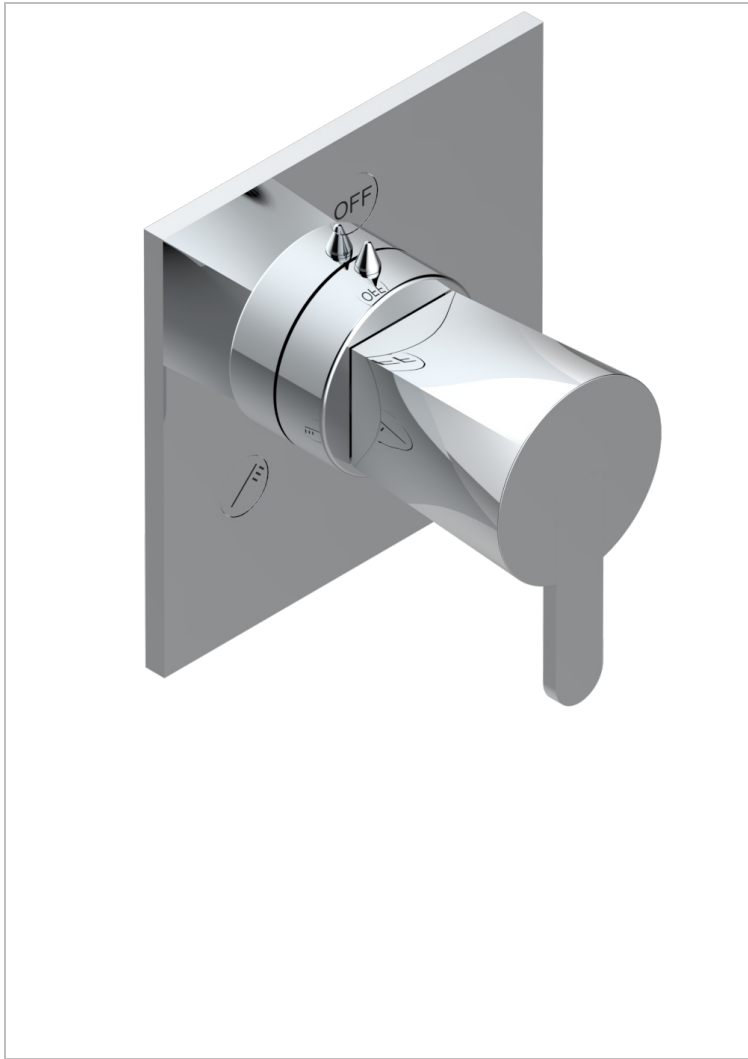

METAMORPHOSE CON MANETAS

G6B-48M2SB

Trim for wall mounted diverter, 2 ways - ref. 48M2 and 3 ways - ref. 49M3

CARACTERÍSTICAS

- Métamorphose con manetas
- Trim for wall mounted diverter, 2 ways - ref. 48M2 and 3 ways - ref. 49M3

PRODUCTOS RELACIONADOS

- Ref. G00-48M2SOA Wall mounted 3-way diverter with ceramic cartridge for concealed installation- 1 inlet 3/4" and 2 outlets 1/2" without stop position, without trim
- Ref. G00-48M2SPSA Wall mounted 3-way diverter with ceramic cartridge for concealed installation, 1 inlet 3/4" and 2 outlets 1/2" with stop position, without trim
- Ref. G00-49M3SPSA Wall mounted 4-way diverter with ceramic cartridge for concealed installation- 1 inlet 3/4" and 3 outlets 1/2" with stop position, without trim

ACABADOS DISPONIBLES

Bronce claro - D01
Cerámica negra mate - D30
Cobre viejo mate - H07
Cromo - A02
Cromo mate - C02
Dorado - F01

Dorado mate - F07
Dorado pálido - F30
Dorado pálido mate (sin barniz) - F31
Níquel - B01
Níquel mate - C01
Níquel viejo - H28