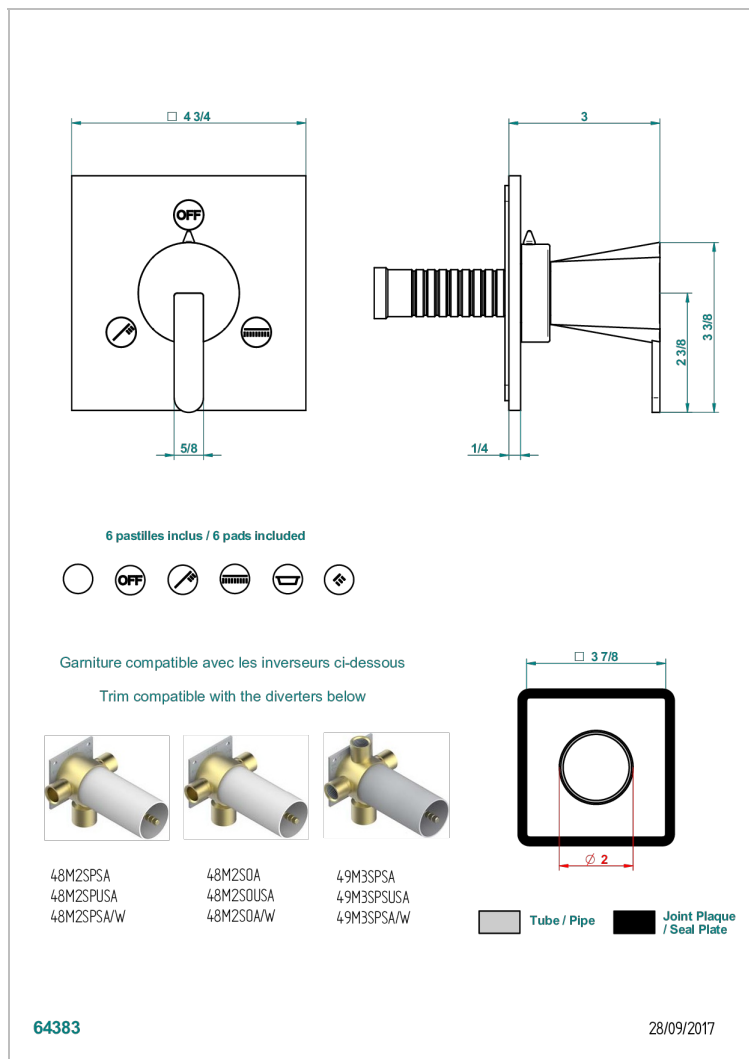

# METAMORPHOSE CON MANETAS

G6B-48M2SB

Trim for wall mounted diverter, 2 ways - ref. 48M2 and 3 ways - ref. 49M3

## CARACTERÍSTICAS

- Métamorphose con manetas
- Trim for wall mounted diverter, 2 ways - ref. 48M2 and 3 ways - ref. 49M3

## PRODUCTOS RELACIONADOS

- Ref. G00-48M2SOA Wall mounted 3-way diverter with ceramic cartridge for concealed installation- 1 inlet 3/4" and 2 outlets 1/2" without stop position, without trim
- Ref. G00-48M2SPSA Wall mounted 3-way diverter with ceramic cartridge for concealed installation, 1 inlet 3/4" and 2 outlets 1/2" with stop position, without trim
- Ref. G00-49M3SPSA Wall mounted 4-way diverter with ceramic cartridge for concealed installation- 1 inlet 3/4" and 3 outlets 1/2" with stop position, without trim