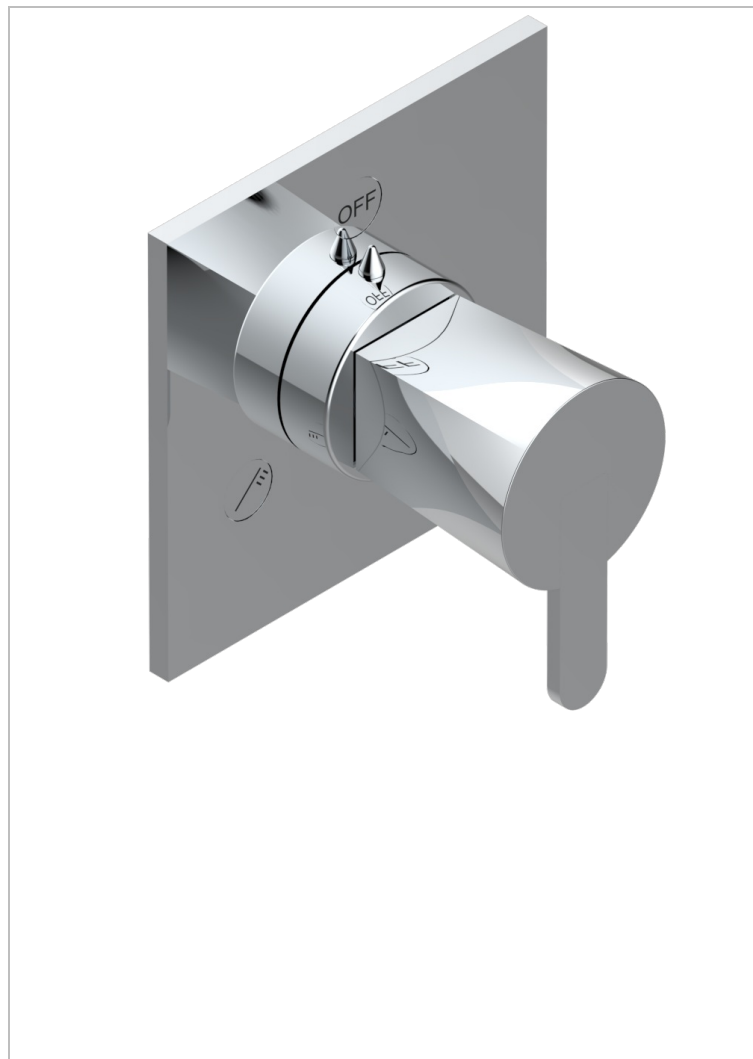

# METAMORPHOSE CON MANETAS

G6B-48M2SB

Trim for wall mounted diverter, 2 ways - ref. 48M2 and 3 ways - ref. 49M3

## CARACTERÍSTICAS

- Métamorphose con manetas
- Trim for wall mounted diverter, 2 ways - ref. 48M2 and 3 ways - ref. 49M3

## PRODUCTOS RELACIONADOS

- Ref. G00-48M2SOA Wall mounted 3-way diverter with ceramic cartridge for concealed installation- 1 inlet 3/4" and 2 outlets 1/2" without stop position, without trim
- Ref. G00-48M2SPSA Wall mounted 3-way diverter with ceramic cartridge for concealed installation, 1 inlet 3/4" and 2 outlets 1/2" with stop position, without trim
- Ref. G00-49M3SPSA Wall mounted 4-way diverter with ceramic cartridge for concealed installation- 1 inlet 3/4" and 3 outlets 1/2" with stop position, without trim

## ACABADOS DISPONIBLES

Bronce claro - D01  
Cerámica negra mate - D30  
Cobre viejo mate - H07  
Cromo - A02  
Cromo mate - C02  
Dorado - F01

Dorado mate - F07  
Dorado pálido - F30  
Dorado pálido mate (sin barniz) - F31  
Níquel - B01  
Níquel mate - C01  
Níquel viejo - H28