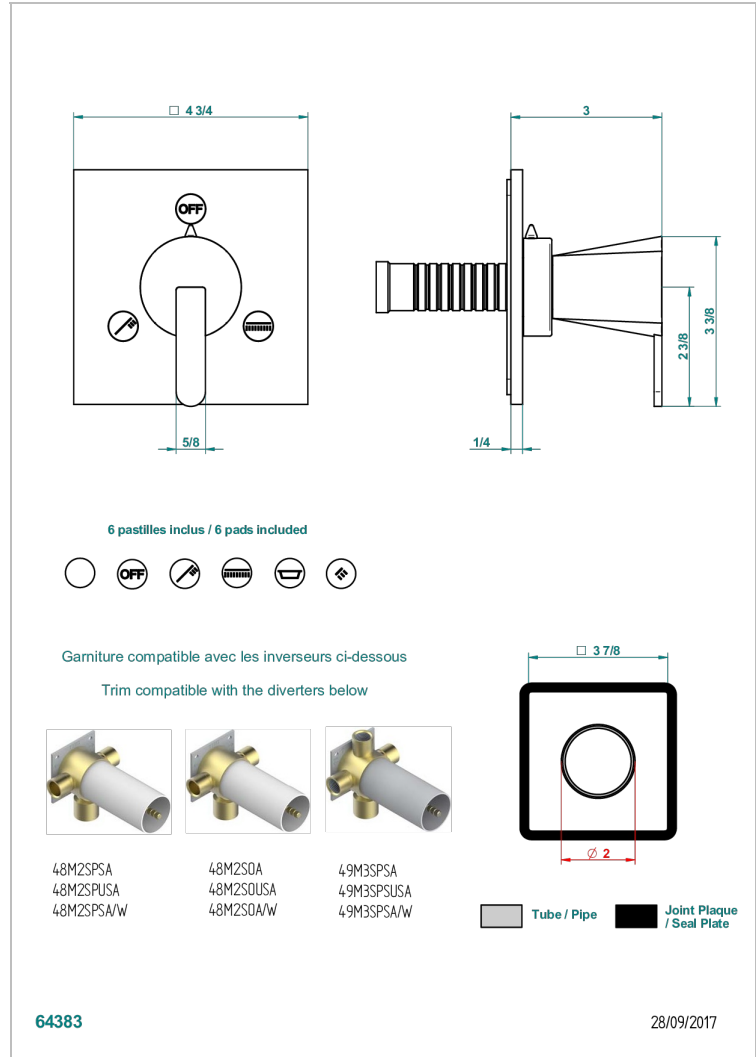

METAMORPHOSE WITH LEVER

G6B-48M2SB

Trim for wall mounted diverter, 2 ways - ref. 48M2 and 3 ways - ref. 49M3

CHARACTERISTIC

- Métamorphose with lever
- Trim for wall mounted diverter, 2 ways - ref. 48M2 and 3 ways - ref. 49M3

RELATED SKU'S

- Ref. G00-48M2SOA Wall mounted 3-way diverter with ceramic cartridge for concealed installation- 1 inlet 3/4" and 2 outlets 1/2" without stop position, without trim
- Ref. G00-48M2SPSA Wall mounted 3-way diverter with ceramic cartridge for concealed installation, 1 inlet 3/4" and 2 outlets 1/2" with stop position, without trim
- Ref. G00-49M3SPSA Wall mounted 4-way diverter with ceramic cartridge for concealed installation- 1 inlet 3/4" and 3 outlets 1/2" with stop position, without trim