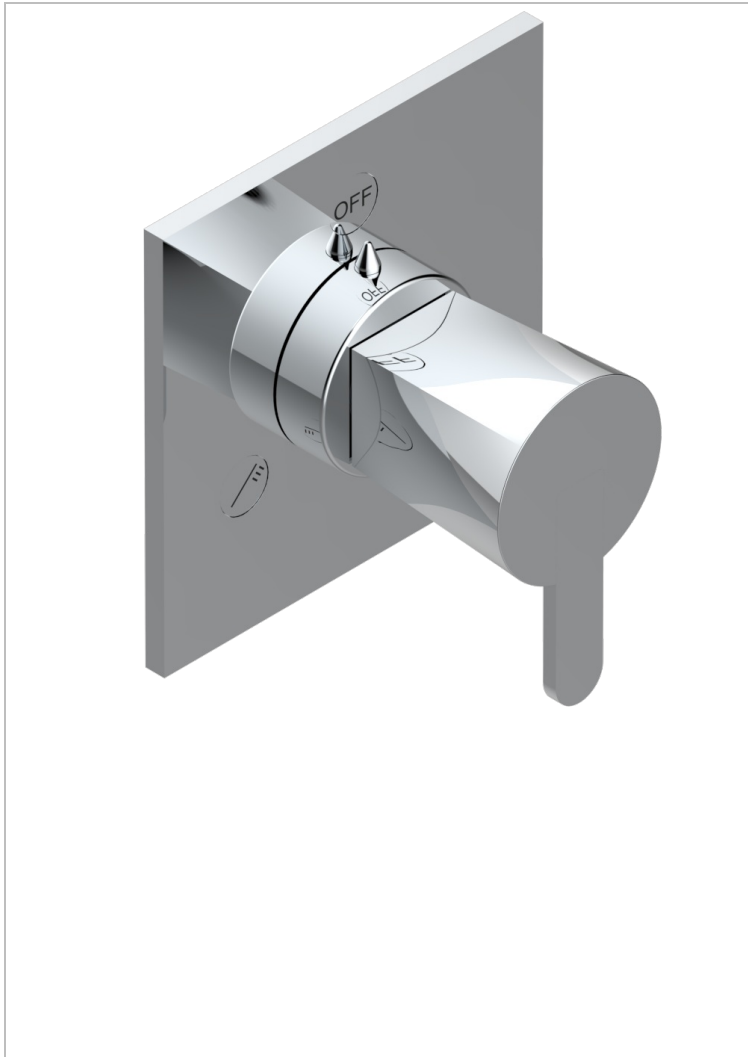

METAMORPHOSE WITH LEVER

G6B-48M2SB

Trim for wall mounted diverter, 2 ways - ref. 48M2 and 3 ways - ref. 49M3

CHARACTERISTIC

- Métamorphose with lever
- Trim for wall mounted diverter, 2 ways - ref. 48M2 and 3 ways - ref. 49M3

RELATED SKU'S

- Ref. G00-48M2SOA Wall mounted 3-way diverter with ceramic cartridge for concealed installation- 1 inlet 3/4" and 2 outlets 1/2" without stop position, without trim
- Ref. G00-48M2SPSA Wall mounted 3-way diverter with ceramic cartridge for concealed installation, 1 inlet 3/4" and 2 outlets 1/2" with stop position, without trim
- Ref. G00-49M3SPSA Wall mounted 4-way diverter with ceramic cartridge for concealed installation- 1 inlet 3/4" and 3 outlets 1/2" with stop position, without trim

AVAILABLE FINITIONS

Antique nickel - H28
Black ceram - D30
Blush PVD - H62
Brass color PVD - H49
Brown bronze color PVD - F33
Gold color PVD - H52

Graphite PVD - H64
Lacquered light bronze - D01
Matt Umber PVD - H67
Matt blush PVD - H60
Matt brass color PVD - H50
Matt brown bronze color PVD - F34