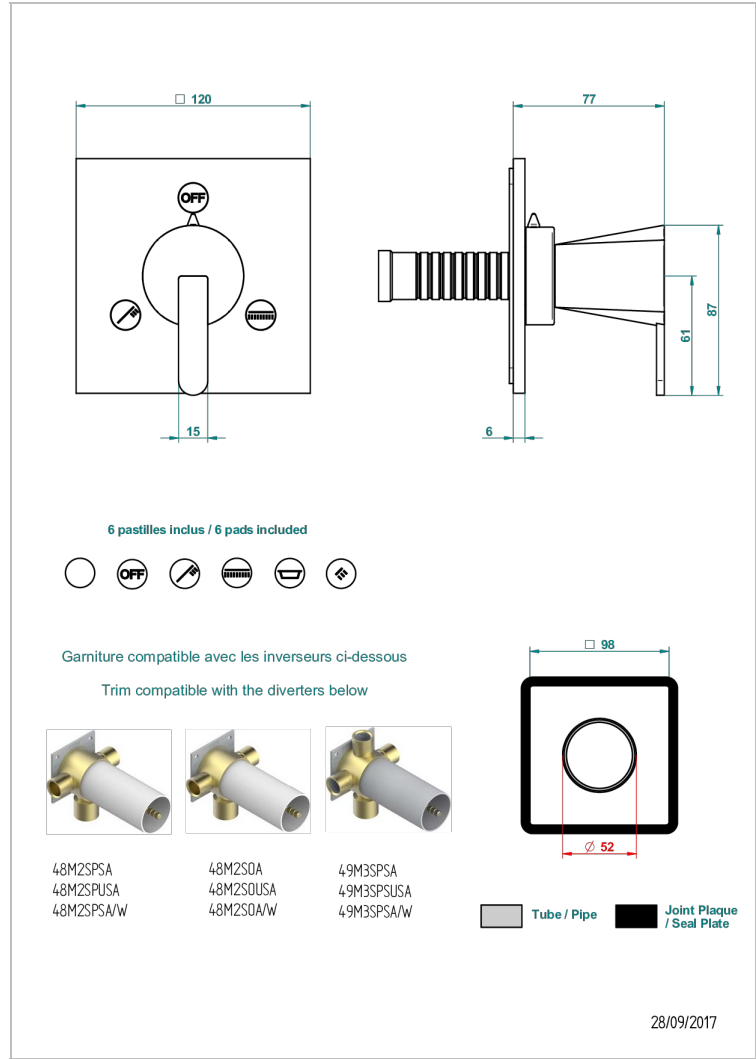

# METAMORPHOSE CON MANETAS

G6B-48M2SB

Trim for wall mounted diverter, 2 ways - ref. 48M2 and 3 ways - ref. 49M3

## CARACTERÍSTICAS

- Métamorphose con manetas
- Trim for wall mounted diverter, 2 ways - ref. 48M2 and 3 ways - ref. 49M3

## PRODUCTOS RELACIONADOS

- Ref. G00-48M2SOA Wall mounted 3-way diverter with ceramic cartridge for concealed installation- 1 inlet 3/4" and 2 outlets 1/2" without stop position, without trim
- Ref. G00-48M2SPSA Wall mounted 3-way diverter with ceramic cartridge for concealed installation, 1 inlet 3/4" and 2 outlets 1/2" with stop position, without trim
- Ref. G00-49M3SPSA Wall mounted 4-way diverter with ceramic cartridge for concealed installation- 1 inlet 3/4" and 3 outlets 1/2" with stop position, without trim