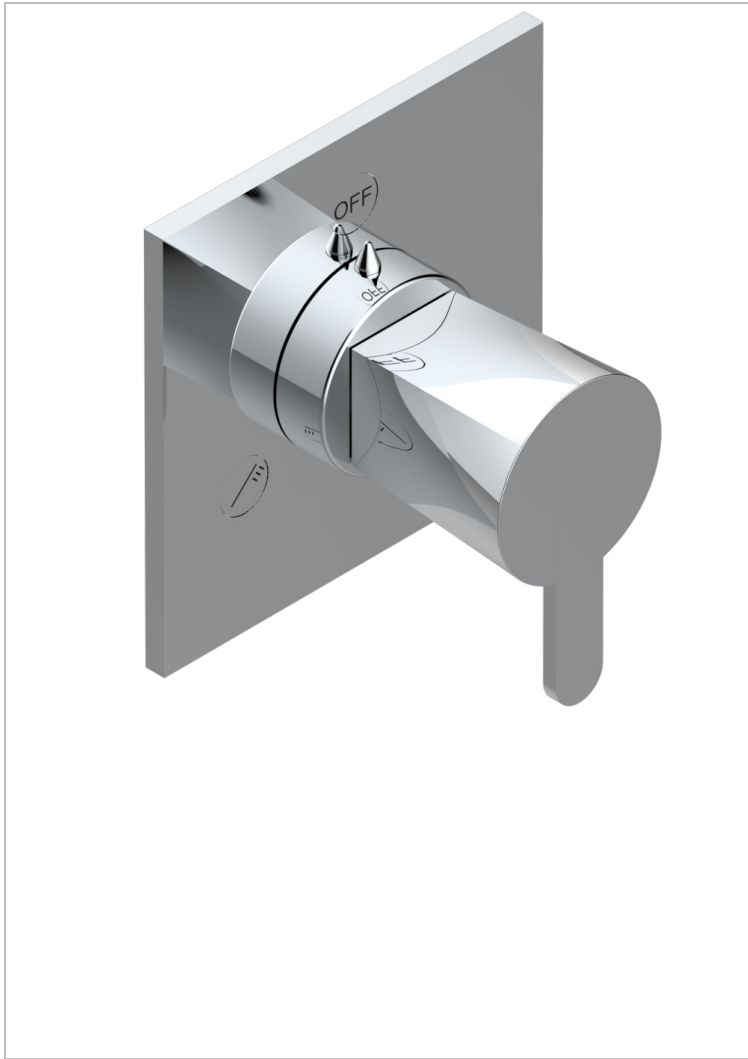

# METAMORPHOSE CON MANETAS

G6B-48M2SB

Trim for wall mounted diverter, 2 ways - ref. 48M2 and 3 ways - ref. 49M3

## CARACTERÍSTICAS

- Métamorphose con manetas
- Trim for wall mounted diverter, 2 ways - ref. 48M2 and 3 ways - ref. 49M3

## PRODUCTOS RELACIONADOS

- Ref. G00-48M2SOA Wall mounted 3-way diverter with ceramic cartridge for concealed installation- 1 inlet 3/4" and 2 outlets 1/2" without stop position, without trim
- Ref. G00-48M2SPSA Wall mounted 3-way diverter with ceramic cartridge for concealed installation, 1 inlet 3/4" and 2 outlets 1/2" with stop position, without trim
- Ref. G00-49M3SPSA Wall mounted 4-way diverter with ceramic cartridge for concealed installation- 1 inlet 3/4" and 3 outlets 1/2" with stop position, without trim

## ACABADOS DISPONIBLES

Bronce claro - D01  
Cerámica negra mate - D30  
Cobre viejo mate - H07  
Cromo - A02  
Cromo mate - C02  
Dorado - F01

Dorado mate - F07  
Dorado pálido - F30  
Dorado pálido mate (sin barniz) - F31  
Níquel - B01  
Níquel mate - C01  
Níquel viejo - H28