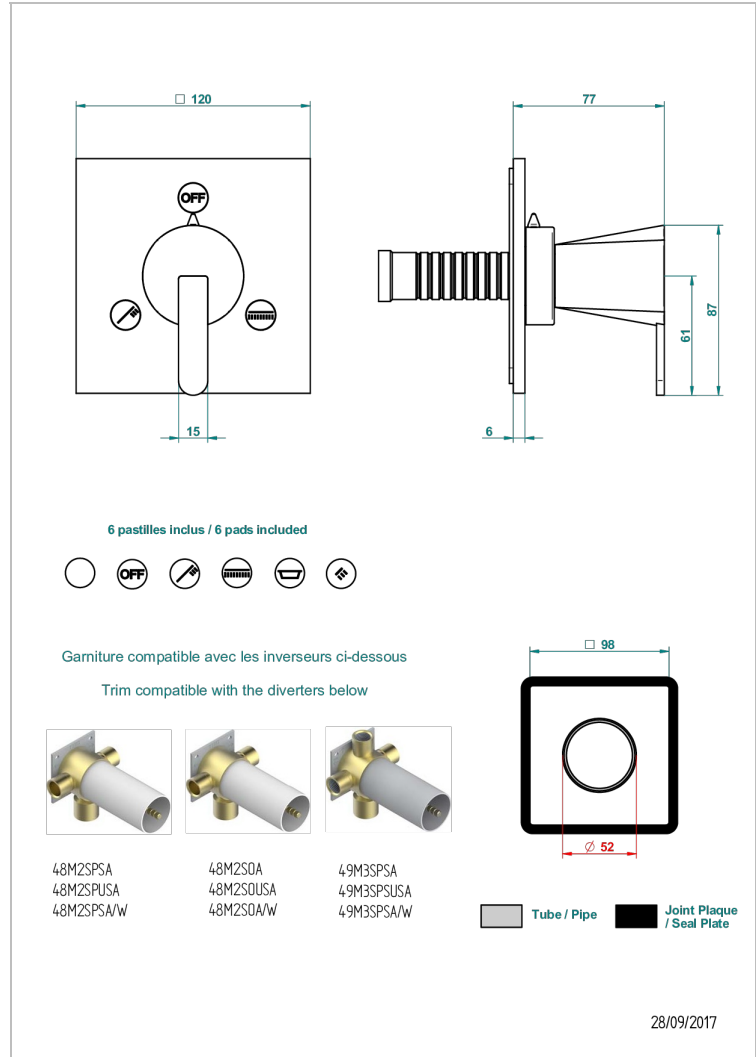

METAMORPHOSE WITH LEVER

G6B-48M2SB

Trim for wall mounted diverter, 2 ways - ref. 48M2 and 3 ways - ref. 49M3

CHARACTERISTIC

- Métamorphose with lever
- Trim for wall mounted diverter, 2 ways - ref. 48M2 and 3 ways - ref. 49M3

RELATED SKU'S

- Ref. G00-48M2SOA Wall mounted 3-way diverter with ceramic cartridge for concealed installation- 1 inlet 3/4" and 2 outlets 1/2" without stop position, without trim
- Ref. G00-48M2SPSA Wall mounted 3-way diverter with ceramic cartridge for concealed installation, 1 inlet 3/4" and 2 outlets 1/2" with stop position, without trim
- Ref. G00-49M3SPSA Wall mounted 4-way diverter with ceramic cartridge for concealed installation- 1 inlet 3/4" and 3 outlets 1/2" with stop position, without trim