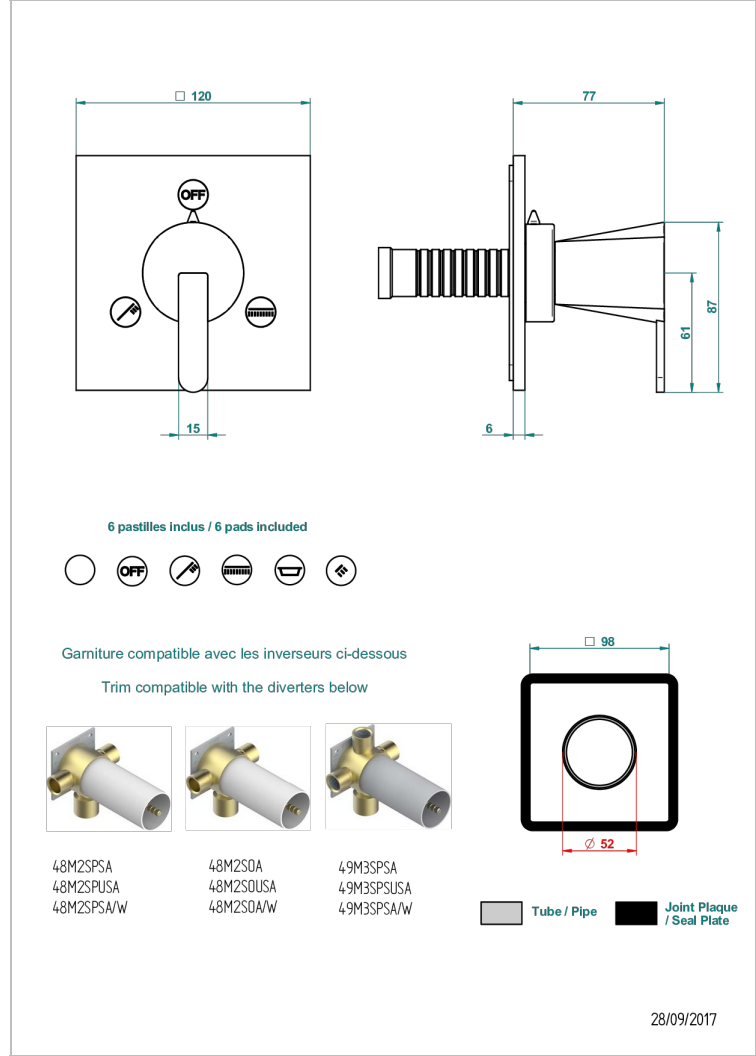

METAMORPHOSE WITH LEVER

G6B-48M2SB

Trim for wall mounted diverter, 2 ways - ref. 48M2 and 3 ways - ref. 49M3

特色

- Métamorphose with lever
- Trim for wall mounted diverter, 2 ways - ref. 48M2 and 3 ways - ref. 49M3

相关的SKU

- Ref. G00-48M2SOA Wall mounted 3-way diverter with ceramic cartridge for concealed installation- 1 inlet 3/4" and 2 outlets 1/2" without stop position, without trim
- Ref. G00-48M2SPSA Wall mounted 3-way diverter with ceramic cartridge for concealed installation, 1 inlet 3/4" and 2 outlets 1/2" with stop position, without trim
- Ref. G00-49M3SPSA Wall mounted 4-way diverter with ceramic cartridge for concealed installation- 1 inlet 3/4" and 3 outlets 1/2" with stop position, without trim