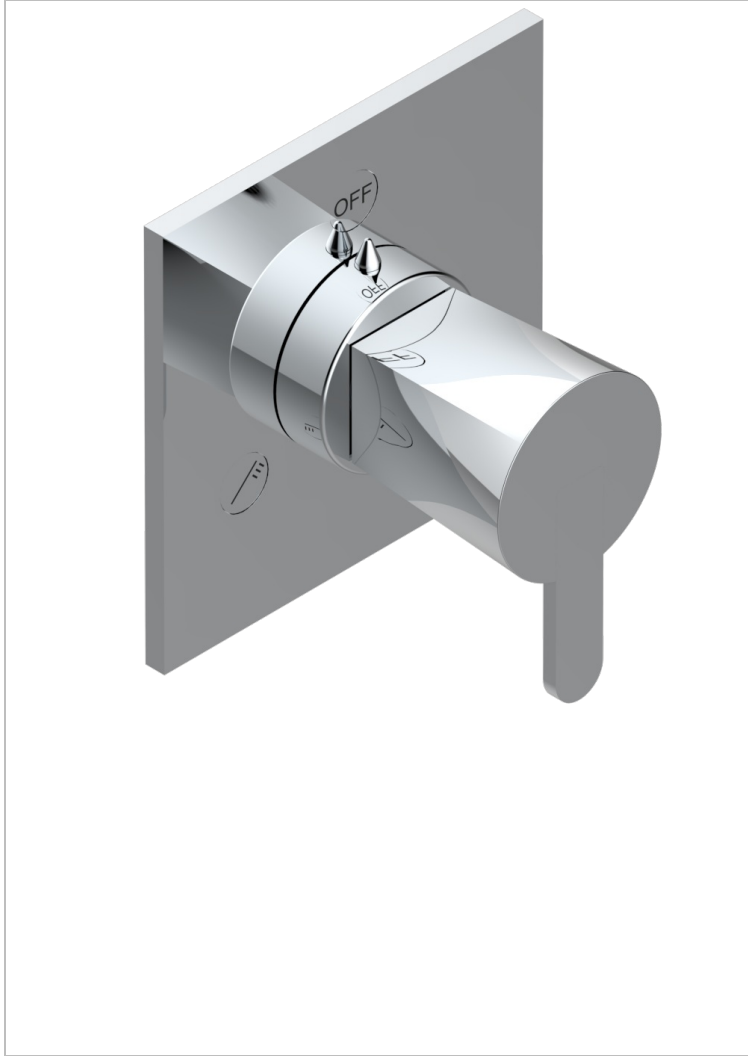

METAMORPHOSE WITH LEVER

G6B-48M2SB

Trim for wall mounted diverter, 2 ways - ref. 48M2 and 3 ways - ref. 49M3

特色

- Métamorphose with lever
- Trim for wall mounted diverter, 2 ways - ref. 48M2 and 3 ways - ref. 49M3

相关的SKU

- Ref. G00-48M2SOA Wall mounted 3-way diverter with ceramic cartridge for concealed installation- 1 inlet 3/4" and 2 outlets 1/2" without stop position, without trim
- Ref. G00-48M2SPSA Wall mounted 3-way diverter with ceramic cartridge for concealed installation, 1 inlet 3/4" and 2 outlets 1/2" with stop position, without trim
- Ref. G00-49M3SPSA Wall mounted 4-way diverter with ceramic cartridge for concealed installation- 1 inlet 3/4" and 3 outlets 1/2" with stop position, without trim

可选饰面

Black ceram - D30
Blush PVD - H62
Graphite PVD - H64
Matt Umber PVD - H67
Matt blush PVD - H60
Matt graphite PVD - H65

PVD哑光棕铜 - F34
PVD哑光金 - H53
PVD哑光铜 - H50
PVD哑光镍 - H56
PVD抛光铜 - H49
PVD棕铜 - F33

PVD金色 - H52
PVD镍 - H55
Umber PVD - H66
哑光复古铜 - H07
哑光浅金 - F31
哑光金 - F07