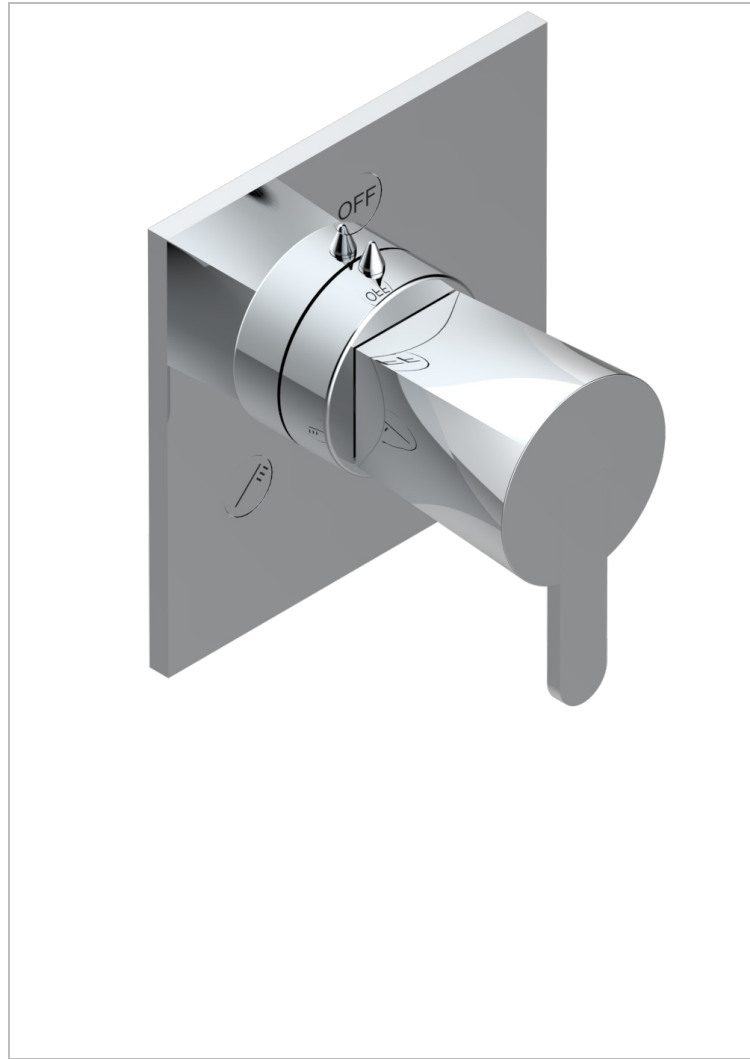

METAMORPHOSE CON MANETAS

G6B-48M2SB

Trim for wall mounted diverter, 2 ways - ref. 48M2 and 3 ways - ref. 49M3

CARACTERÍSTICAS

- Métamorphose con manetas
- Trim for wall mounted diverter, 2 ways - ref. 48M2 and 3 ways - ref. 49M3

PRODUCTOS RELACIONADOS

- Ref. G00-48M2SOA Wall mounted 3-way diverter with ceramic cartridge for concealed installation- 1 inlet 3/4" and 2 outlets 1/2" without stop position, without trim
- Ref. G00-48M2SPSA Wall mounted 3-way diverter with ceramic cartridge for concealed installation, 1 inlet 3/4" and 2 outlets 1/2" with stop position, without trim
- Ref. G00-49M3SPSA Wall mounted 4-way diverter with ceramic cartridge for concealed installation- 1 inlet 3/4" and 3 outlets 1/2" with stop position, without trim

ACABADOS DISPONIBLES

Bronce claro - D01
Cerámica negra mate - D30
Cobre viejo mate - H07
Cromo - A02
Cromo mate - C02
Dorado - F01

Dorado mate - F07
Dorado pálido - F30
Dorado pálido mate (sin barniz) - F31
Níquel - B01
Níquel mate - C01
Níquel viejo - H28