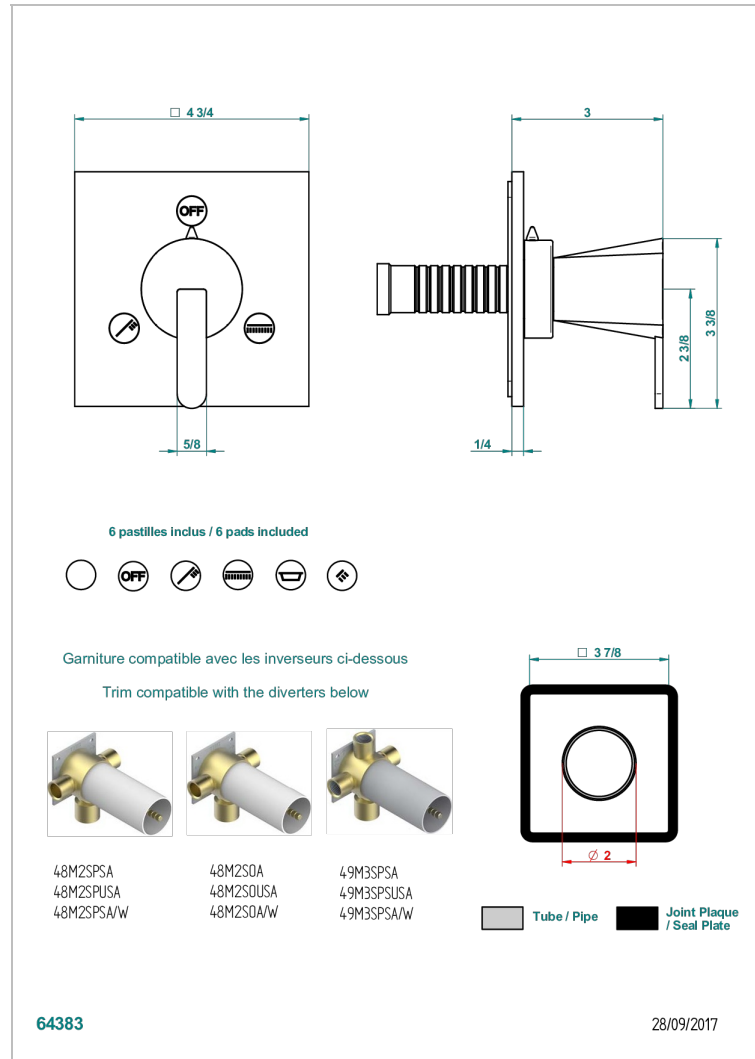

METAMORPHOSE CON MANETAS

G6B-48M2SB

Trim for wall mounted diverter, 2 ways - ref. 48M2 and 3 ways - ref. 49M3

CARACTERÍSTICAS

- Métamorphose con manetas
- Trim for wall mounted diverter, 2 ways - ref. 48M2 and 3 ways - ref. 49M3

PRODUCTOS RELACIONADOS

- Ref. G00-48M2SOA Wall mounted 3-way diverter with ceramic cartridge for concealed installation- 1 inlet 3/4" and 2 outlets 1/2" without stop position, without trim
- Ref. G00-48M2SPSA Wall mounted 3-way diverter with ceramic cartridge for concealed installation, 1 inlet 3/4" and 2 outlets 1/2" with stop position, without trim
- Ref. G00-49M3SPSA Wall mounted 4-way diverter with ceramic cartridge for concealed installation- 1 inlet 3/4" and 3 outlets 1/2" with stop position, without trim