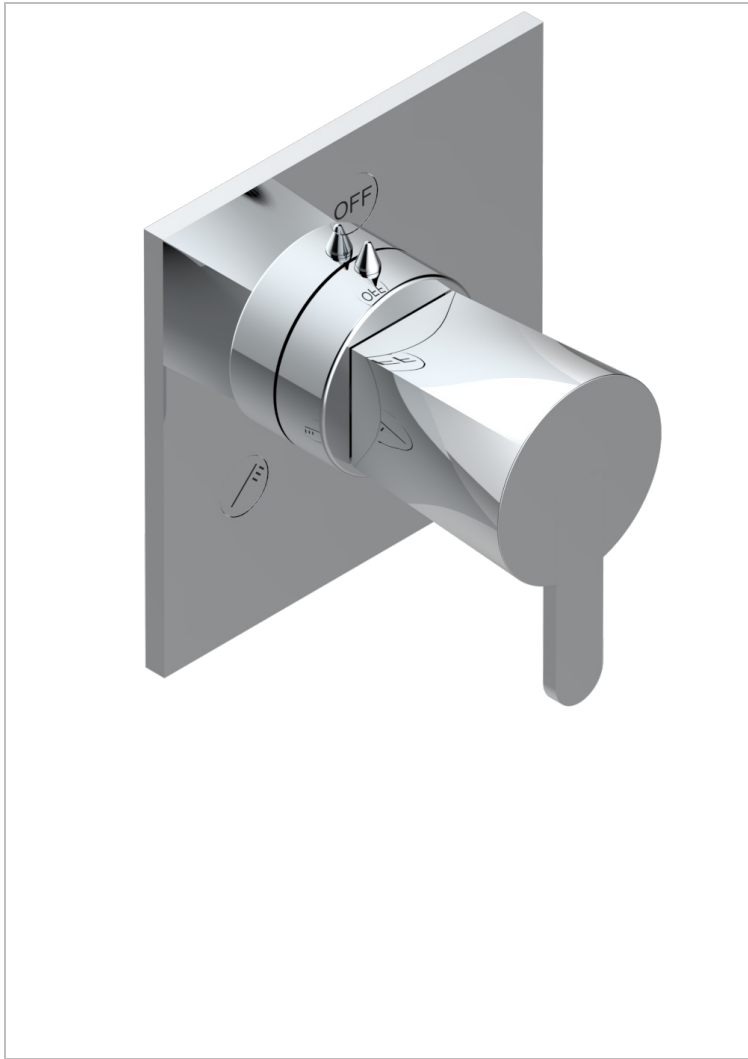

# METAMORPHOSE WITH LEVER

G6B-48M2SB

Trim for wall mounted diverter, 2 ways - ref. 48M2 and 3 ways - ref. 49M3

6 pastilles inclus / 6 pads included

Garniture compatible avec les inverseurs ci-dessous  
Trim compatible with the diverters below

48M2SPSA  
48M2SPUSA  
48M2SPSA/W

48M2SOA  
48M2SOLUSA  
48M2SOA/W

49M3SPSA  
49M3SPSUSA  
49M3SPSA/W

Tube / Pipe    Joint Plaque / Seal Plate

64383

28/09/2017

## CHARACTERISTIC

- Métamorphose with lever
- Trim for wall mounted diverter, 2 ways - ref. 48M2 and 3 ways - ref. 49M3

## RELATED SKU'S

- Ref. G00-48M2SOA Wall mounted 3-way diverter with ceramic cartridge for concealed installation- 1 inlet 3/4" and 2 outlets 1/2" without stop position, without trim
- Ref. G00-48M2SPSA Wall mounted 3-way diverter with ceramic cartridge for concealed installation, 1 inlet 3/4" and 2 outlets 1/2" with stop position, without trim
- Ref. G00-49M3SPSA Wall mounted 4-way diverter with ceramic cartridge for concealed installation- 1 inlet 3/4" and 3 outlets 1/2" with stop position, without trim