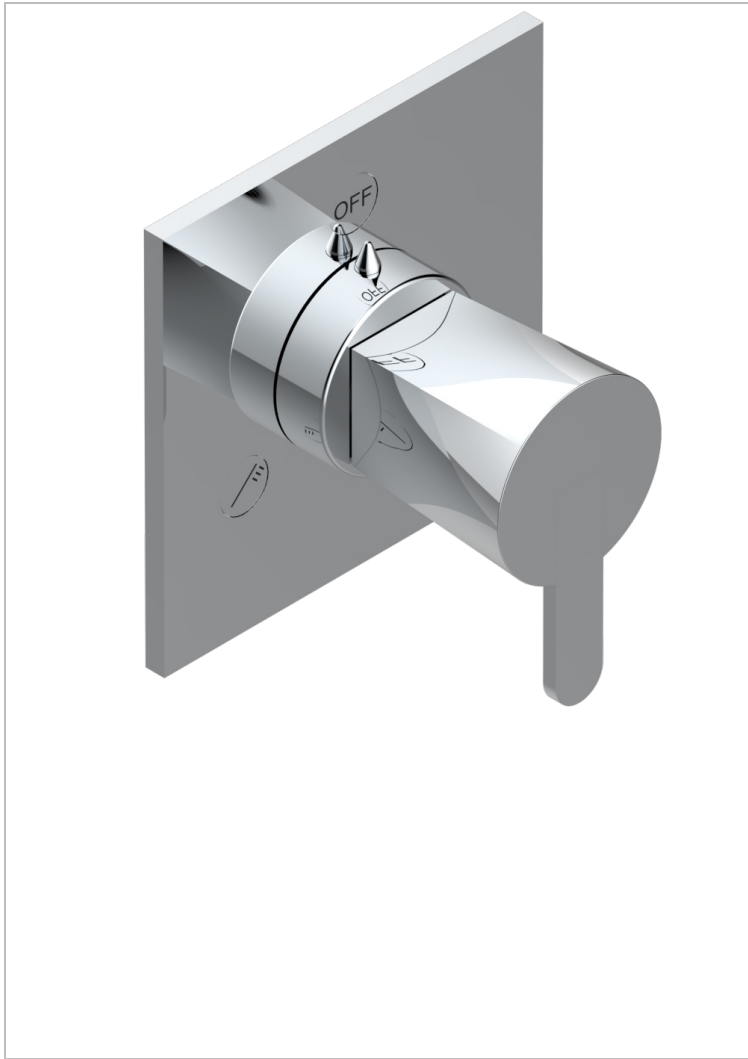

# METAMORPHOSE WITH LEVER

G6B-48M2SB

Trim for wall mounted diverter, 2 ways - ref. 48M2 and 3 ways - ref. 49M3

## 特色

- Métamorphose with lever
- Trim for wall mounted diverter, 2 ways - ref. 48M2 and 3 ways - ref. 49M3

## 相关的SKU

- Ref. G00-48M2SOA Wall mounted 3-way diverter with ceramic cartridge for concealed installation- 1 inlet 3/4" and 2 outlets 1/2" without stop position, without trim
- Ref. G00-48M2SPSA Wall mounted 3-way diverter with ceramic cartridge for concealed installation, 1 inlet 3/4" and 2 outlets 1/2" with stop position, without trim
- Ref. G00-49M3SPSA Wall mounted 4-way diverter with ceramic cartridge for concealed installation- 1 inlet 3/4" and 3 outlets 1/2" with stop position, without trim