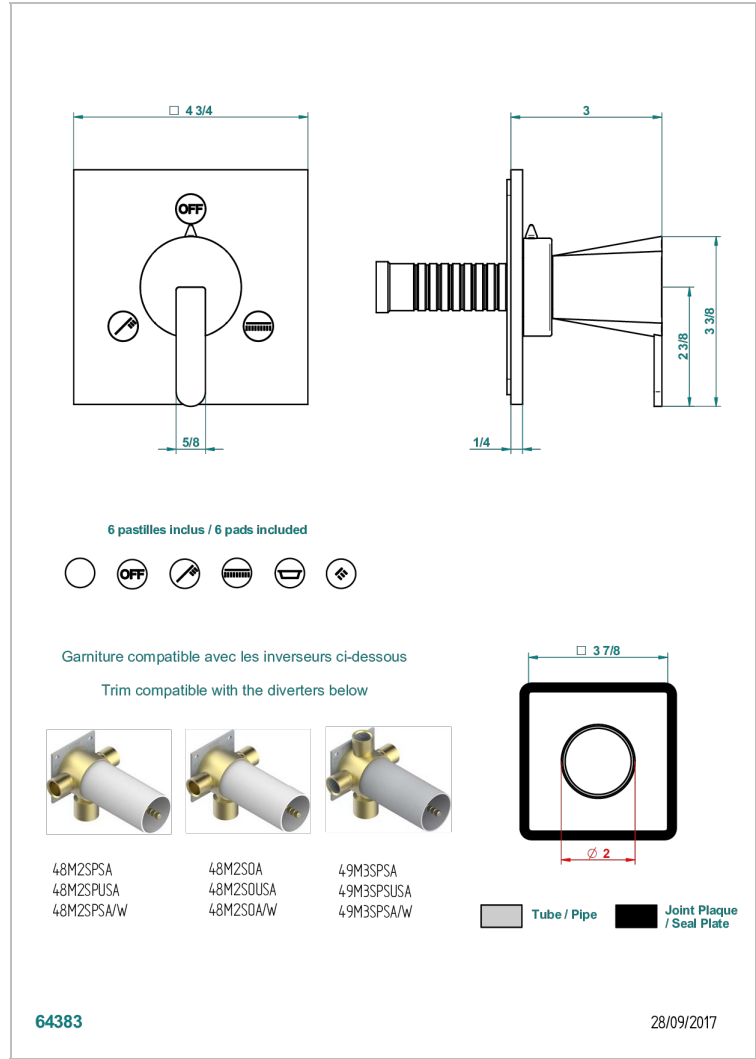

# METAMORPHOSE WITH LEVER

G6B-48M2SB

Trim for wall mounted diverter, 2 ways - ref. 48M2 and 3 ways - ref. 49M3

## 特色

- Métamorphose with lever
- Trim for wall mounted diverter, 2 ways - ref. 48M2 and 3 ways - ref. 49M3

## 相关的SKU

- Ref. G00-48M2SOA Wall mounted 3-way diverter with ceramic cartridge for concealed installation- 1 inlet 3/4" and 2 outlets 1/2" without stop position, without trim
- Ref. G00-48M2SPSA Wall mounted 3-way diverter with ceramic cartridge for concealed installation, 1 inlet 3/4" and 2 outlets 1/2" with stop position, without trim
- Ref. G00-49M3SPSA Wall mounted 4-way diverter with ceramic cartridge for concealed installation- 1 inlet 3/4" and 3 outlets 1/2" with stop position, without trim