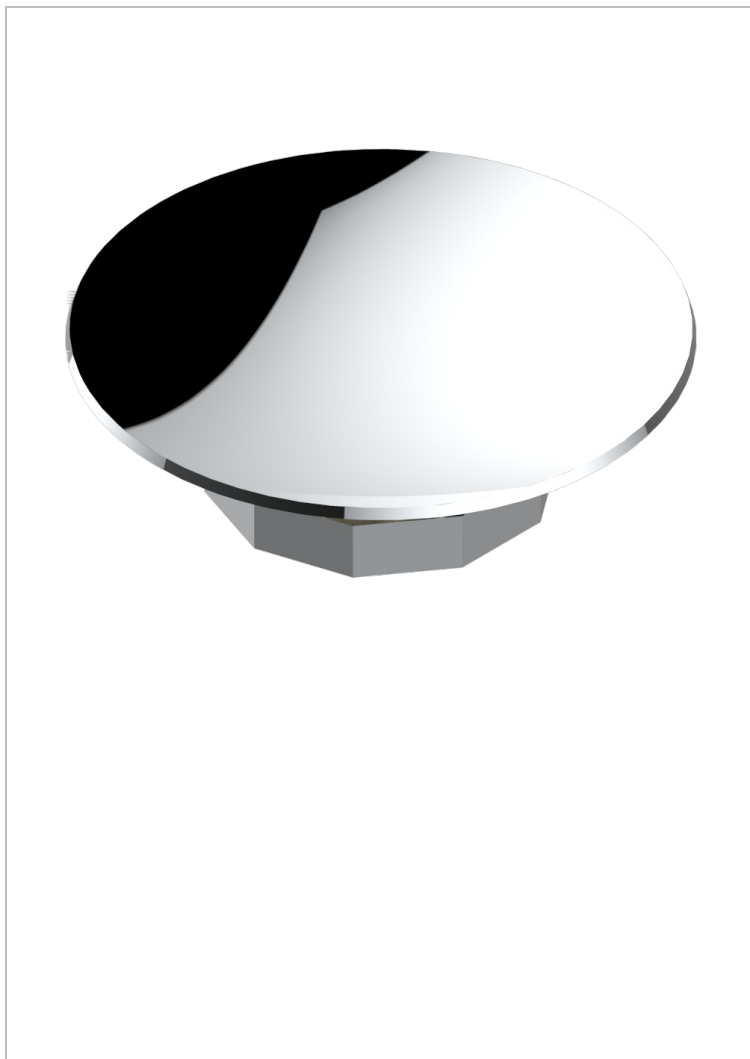

# LES ONDES WITH LEVER HANDLES

G8B-544

Soap dish, freestanding , 4" diameter

THG<sup>®</sup>  
PARIS

## CHARACTERISTIC

- Les Ondes with lever handles
- Soap dish, freestanding , 4" diameter

## AVAILABLE FINITIONS

Black ceram - D30

Blush PVD - H62

Brass color PVD - H49

Brown bronze color PVD - F33

Chrome polished - A02

Chrome polished / gold polished - G02

Copper antique matt, coated - H07

Nickel antique / Sovereign - H28

Nickel color PVD - H55

Nickel polished - B01

Soft gold - F30

Soft matt gold - F31

Umber PVD - H66