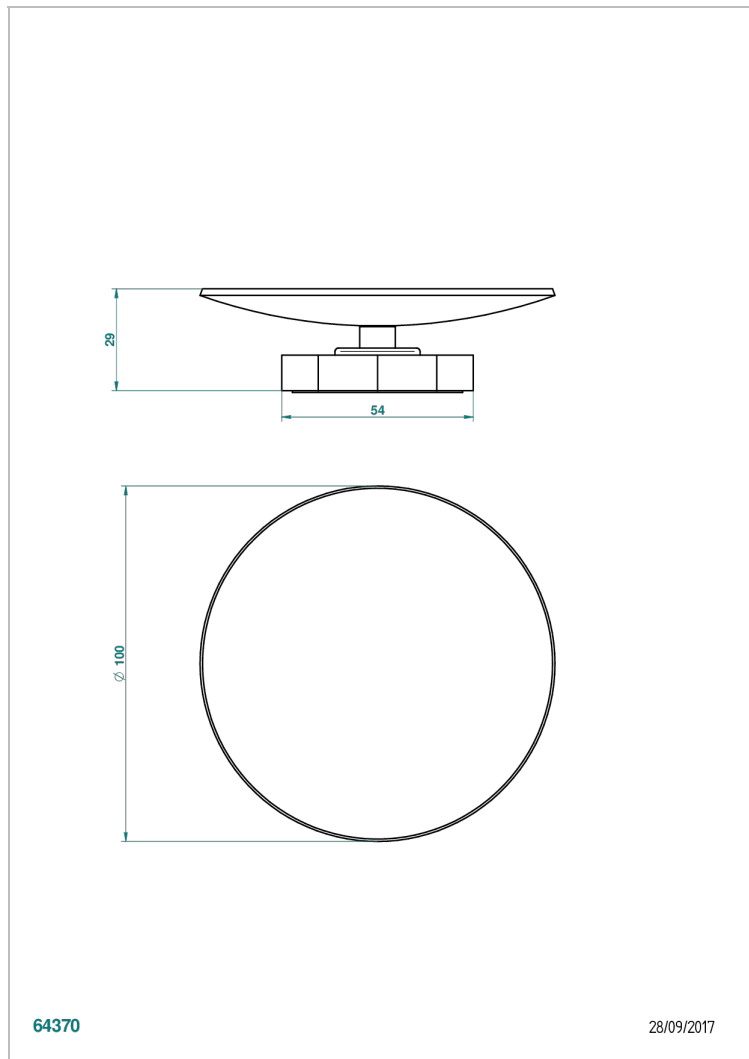

# LES ONDES WITH LEVER HANDLES

G8B-544

Soap dish, freestanding , 4" diameter

THG<sup>®</sup>  
PARIS

## CHARACTERISTIC

- Les Ondes with lever handles
- Soap dish, freestanding , 4" diameter