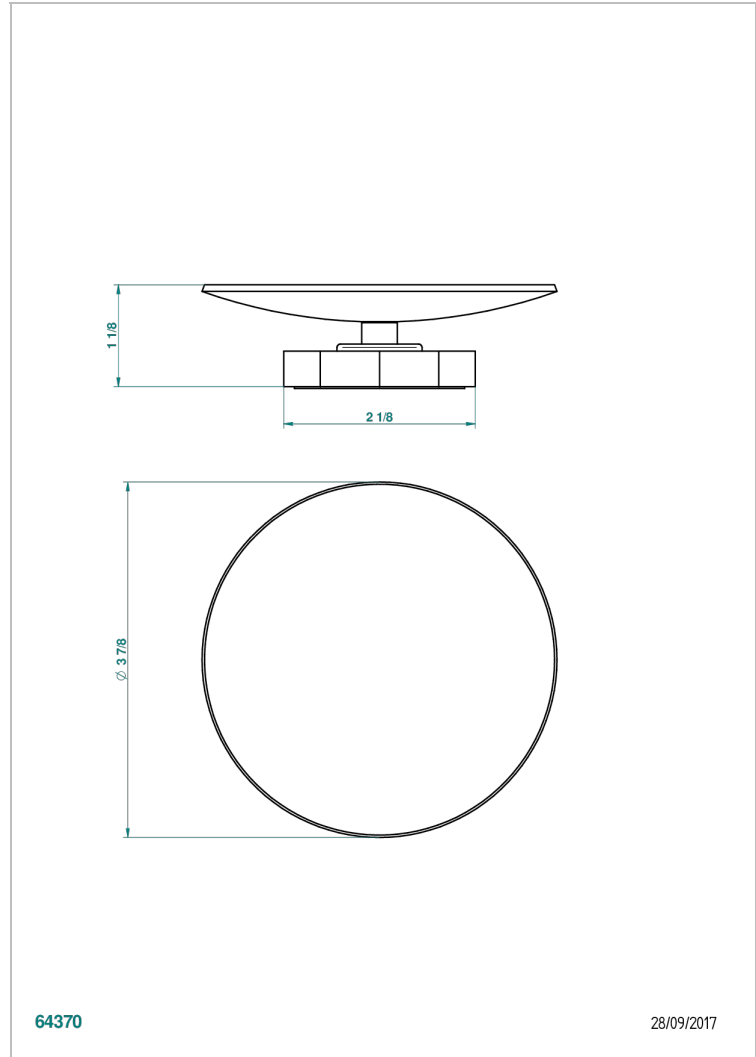

LES ONDES WITH LEVER HANDLES

G8B-544

Soap dish, freestanding , 4" diameter

THG[®]
PARIS

64370

28/09/2017

CHARACTERISTIC

- Les Ondes with lever handles
- Soap dish, freestanding , 4" diameter