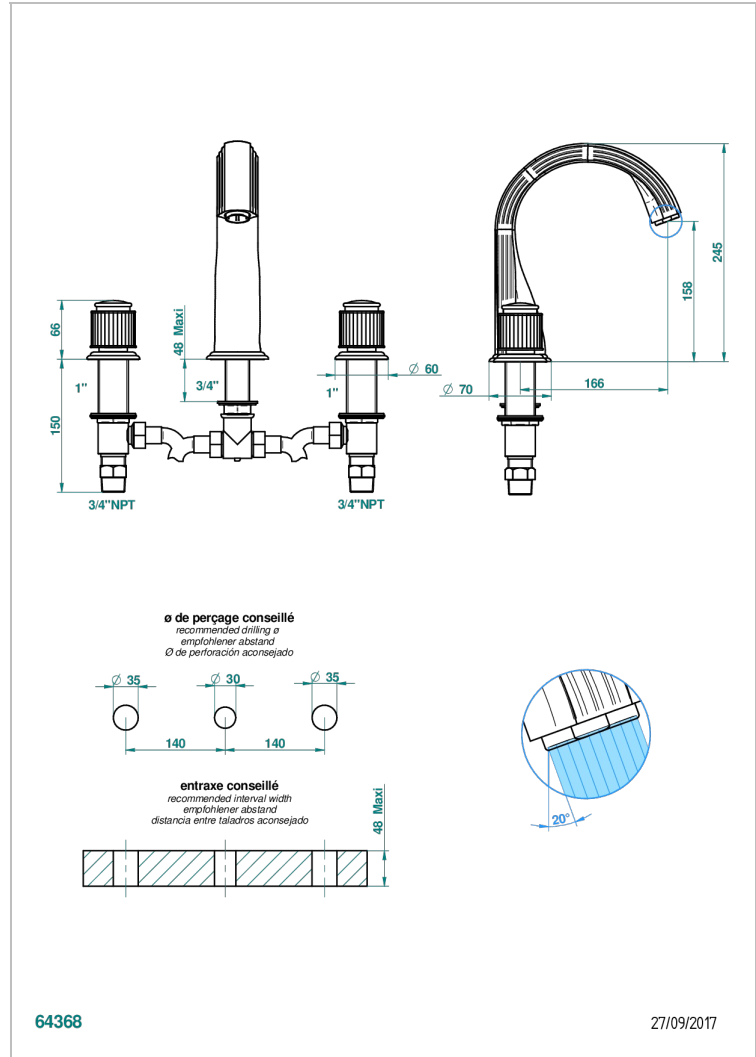

JAIPUR SATINY CRYSTAL

A9B-25SGUS

Roman tub set with 3/4" valves

64368

27/09/2017

CHARACTERISTIC

- Jaipur Satiny crystal
- Roman tub set with 3/4" valves

AVAILABLE FINITIONS