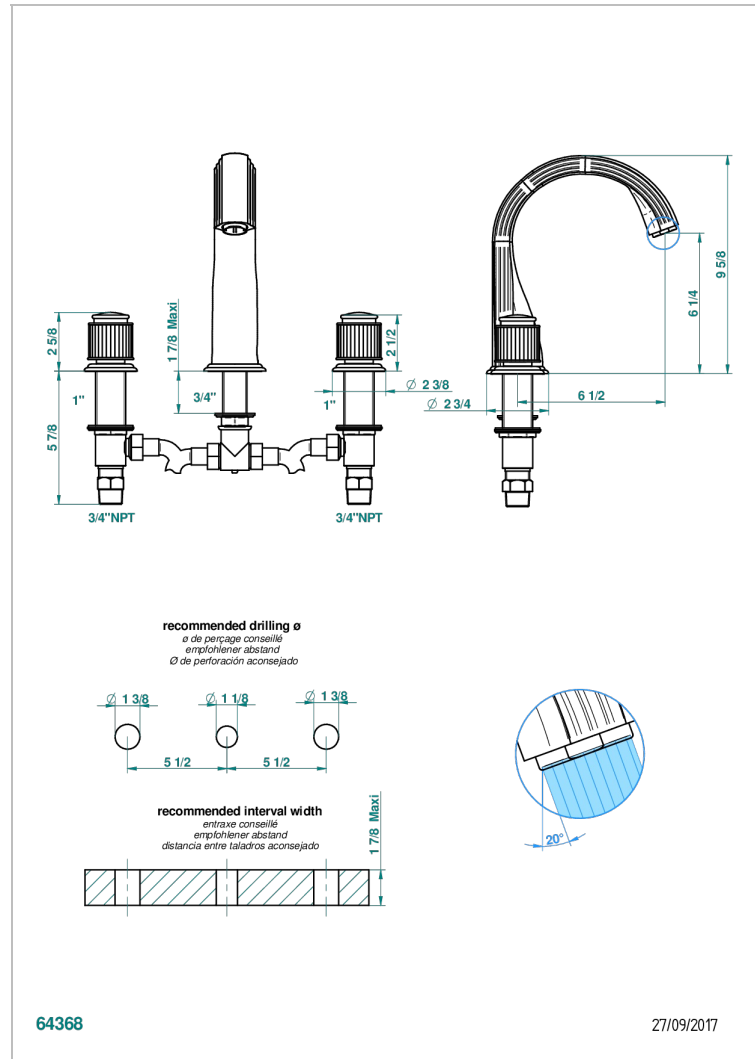

# JAIPUR SATINY CRYSTAL

A9B-25SGUS

Roman tub set with 3/4" valves

## CHARACTERISTIC

- Jaipur Satiny crystal
- Roman tub set with 3/4" valves