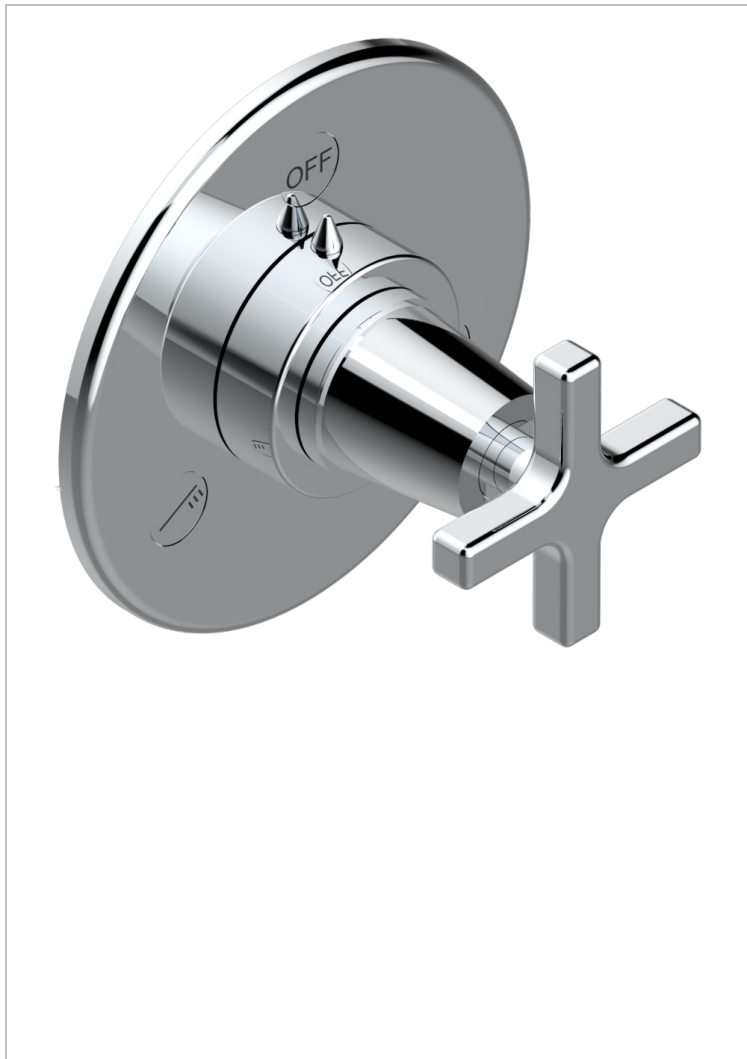

SPiRiT

G69-48M2SB

Trim for wall mounted diverter, 2 ways - ref. 48M2 and 3 ways - ref. 49M3

CHARACTERISTIC

- Spirit
- Trim for wall mounted diverter, 2 ways - ref. 48M2 and 3 ways - ref. 49M3

RELATED SKU'S

- Ref. G00-48M2SOA Wall mounted 3-way diverter with ceramic cartridge for concealed installation- 1 inlet 3/4" and 2 outlets 1/2" without stop position, without trim
- Ref. G00-48M2SPSA Wall mounted 3-way diverter with ceramic cartridge for concealed installation, 1 inlet 3/4" and 2 outlets 1/2" with stop position, without trim
- Ref. G00-49M3SPSA Wall mounted 4-way diverter with ceramic cartridge for concealed installation- 1 inlet 3/4" and 3 outlets 1/2" with stop position, without trim