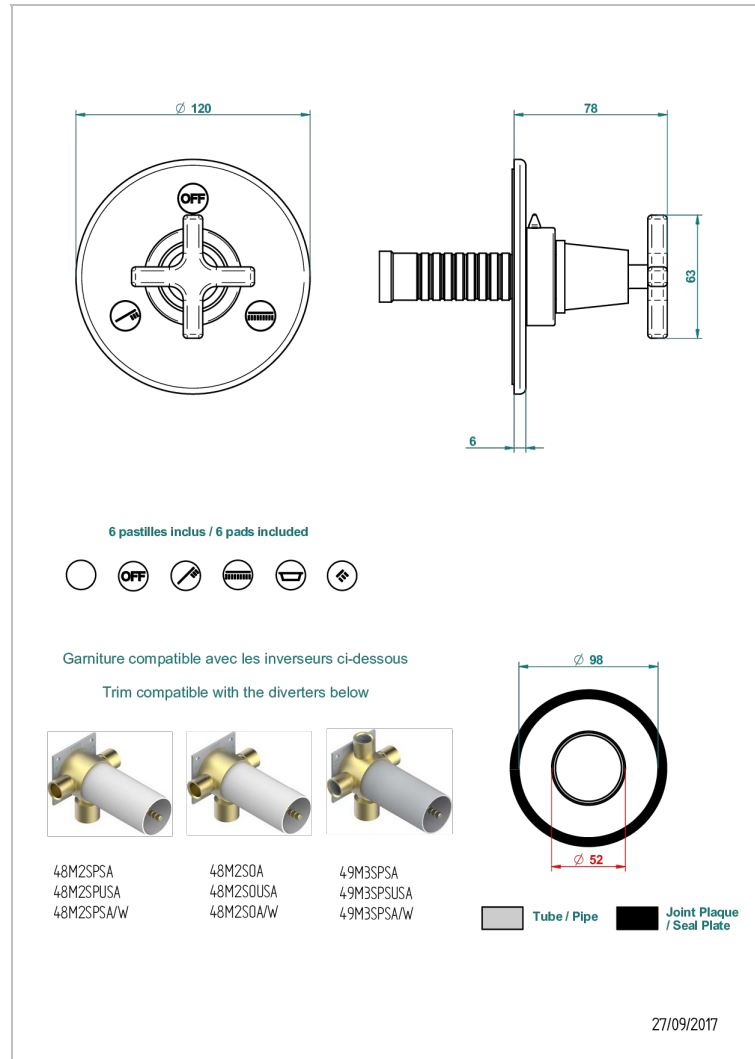

SPiRiT

G69-48M2SB

Trim for wall mounted diverter, 2 ways - ref. 48M2 and 3 ways - ref. 49M3

CHARACTERISTIC

- Spirit
- Trim for wall mounted diverter, 2 ways - ref. 48M2 and 3 ways - ref. 49M3

RELATED SKU'S

- Ref. G00-48M2SOA Wall mounted 3-way diverter with ceramic cartridge for concealed installation- 1 inlet 3/4" and 2 outlets 1/2" without stop position, without trim
- Ref. G00-48M2SPSA Wall mounted 3-way diverter with ceramic cartridge for concealed installation, 1 inlet 3/4" and 2 outlets 1/2" with stop position, without trim
- Ref. G00-49M3SPSA Wall mounted 4-way diverter with ceramic cartridge for concealed installation- 1 inlet 3/4" and 3 outlets 1/2" with stop position, without trim