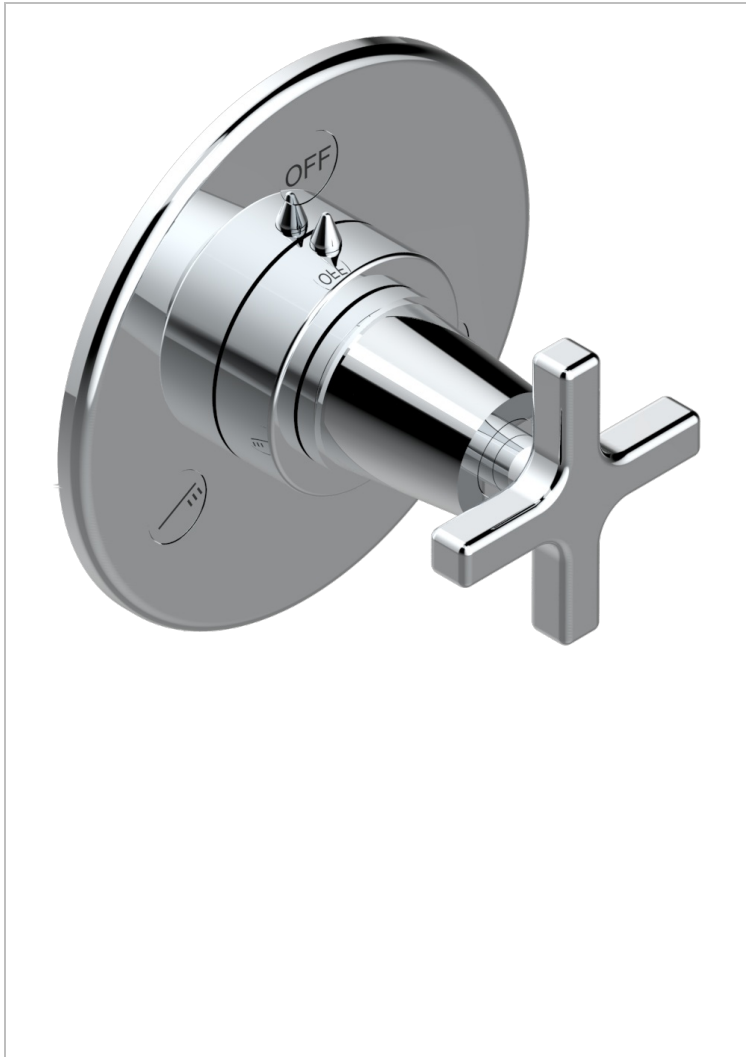

SPIRIT

G69-48M2SB

Trim for wall mounted diverter, 2 ways - ref. 48M2 and 3 ways - ref. 49M3

CHARACTERISTIC

- Spirit
- Trim for wall mounted diverter, 2 ways - ref. 48M2 and 3 ways - ref. 49M3

RELATED SKU'S

- Ref. G00-48M2SOA Wall mounted 3-way diverter with ceramic cartridge for concealed installation- 1 inlet 3/4" and 2 outlets 1/2" without stop position, without trim
- Ref. G00-48M2SPSA Wall mounted 3-way diverter with ceramic cartridge for concealed installation, 1 inlet 3/4" and 2 outlets 1/2" with stop position, without trim
- Ref. G00-49M3SPSA Wall mounted 4-way diverter with ceramic cartridge for concealed installation- 1 inlet 3/4" and 3 outlets 1/2" with stop position, without trim