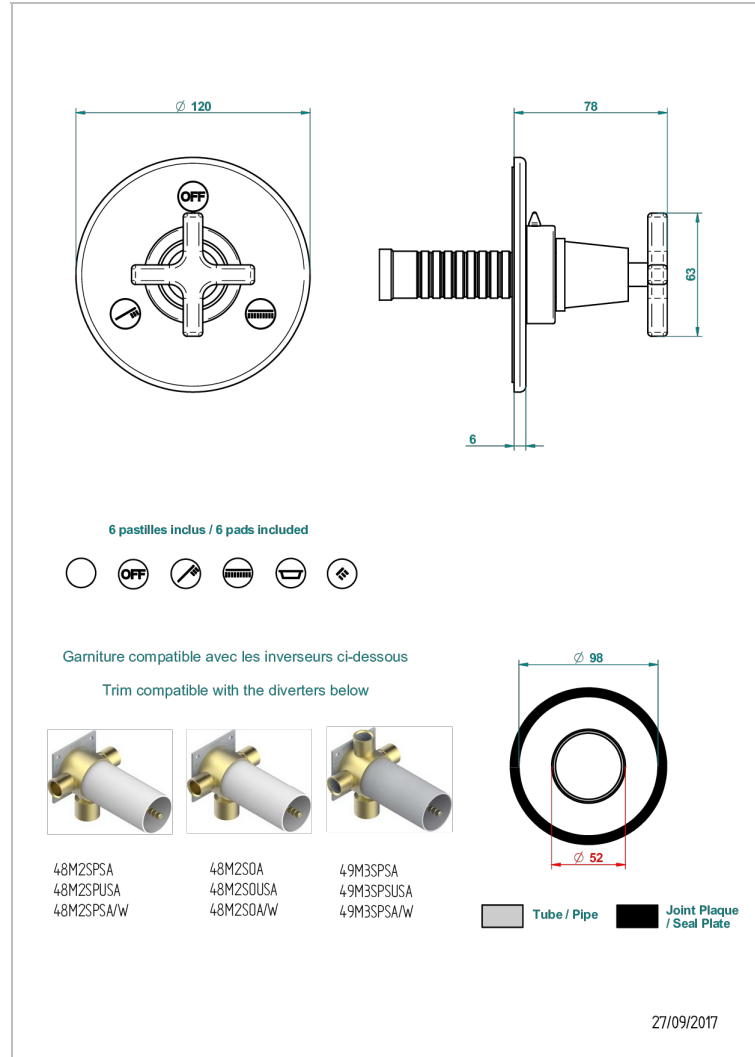

SPIRIT

G69-48M2SB

Trim for wall mounted diverter, 2 ways - ref. 48M2 and 3 ways - ref. 49M3

CHARACTERISTIC

- Spirit
- Trim for wall mounted diverter, 2 ways - ref. 48M2 and 3 ways - ref. 49M3

RELATED SKU'S

- Ref. G00-48M2SOA Wall mounted 3-way diverter with ceramic cartridge for concealed installation- 1 inlet 3/4" and 2 outlets 1/2" without stop position, without trim
- Ref. G00-48M2SPSA Wall mounted 3-way diverter with ceramic cartridge for concealed installation, 1 inlet 3/4" and 2 outlets 1/2" with stop position, without trim
- Ref. G00-49M3SPSA Wall mounted 4-way diverter with ceramic cartridge for concealed installation- 1 inlet 3/4" and 3 outlets 1/2" with stop position, without trim