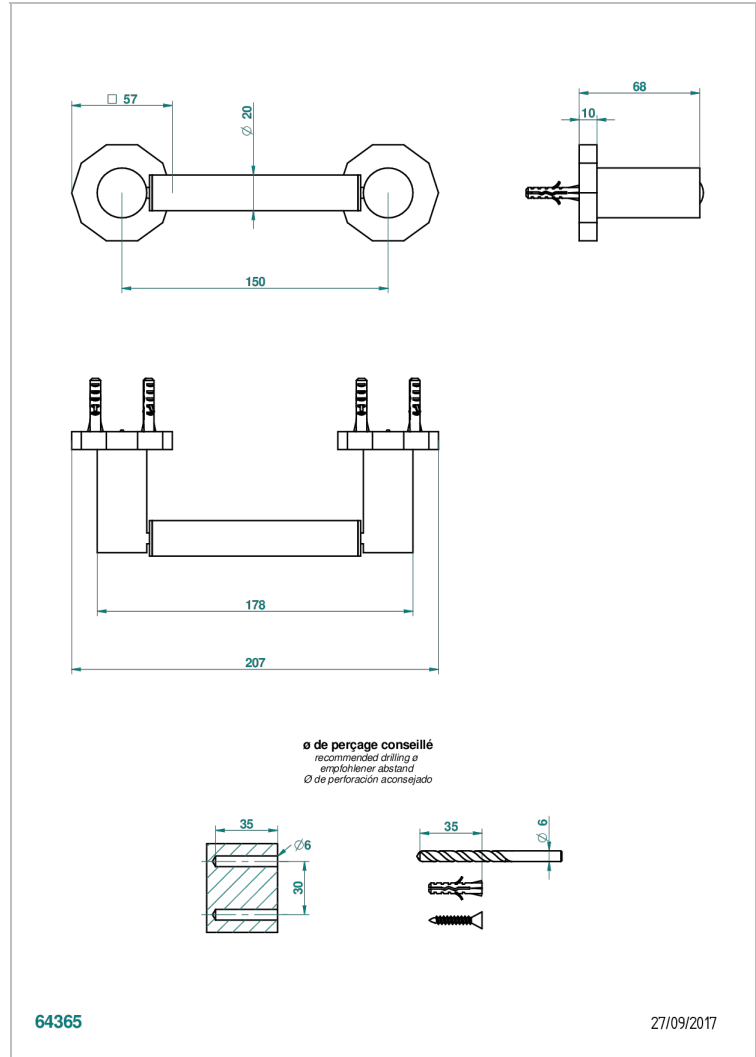

## CHARACTERISTIC

- Les Ondes with lever handles
- Paper roll holder