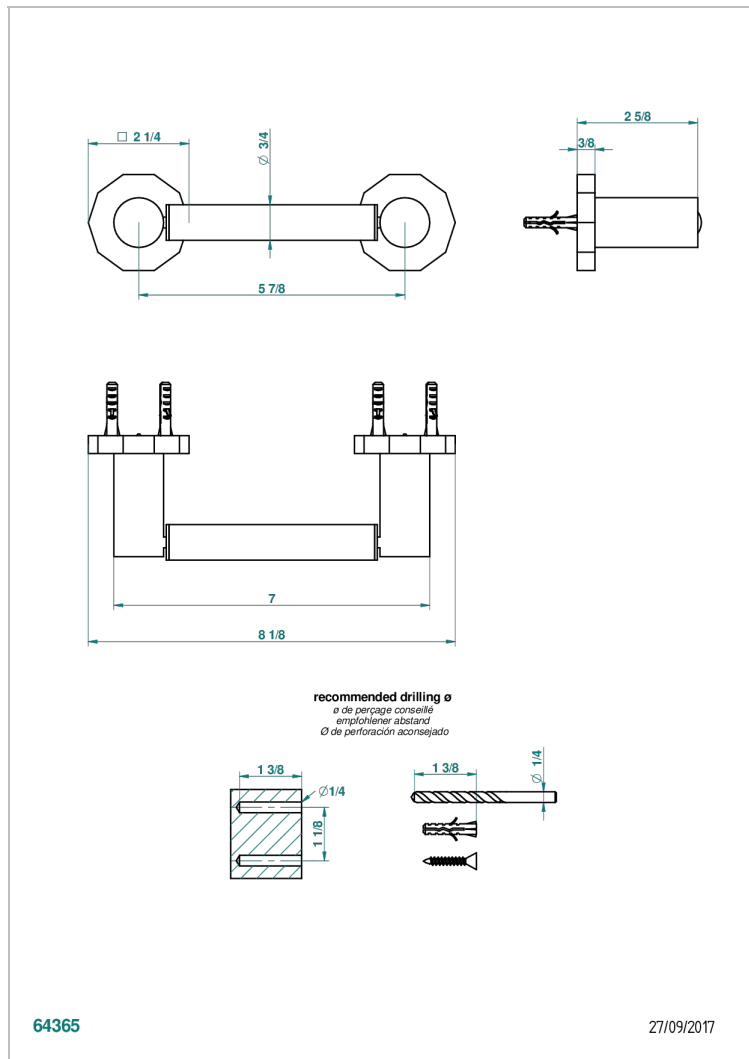

LES ONDES WITH LEVER HANDLES

G8B-543M

Paper roll holder

CHARACTERISTIC

- Les Ondes with lever handles
- Paper roll holder

AVAILABLE FINITIONS

Black ceram - D30

Blush PVD - H62