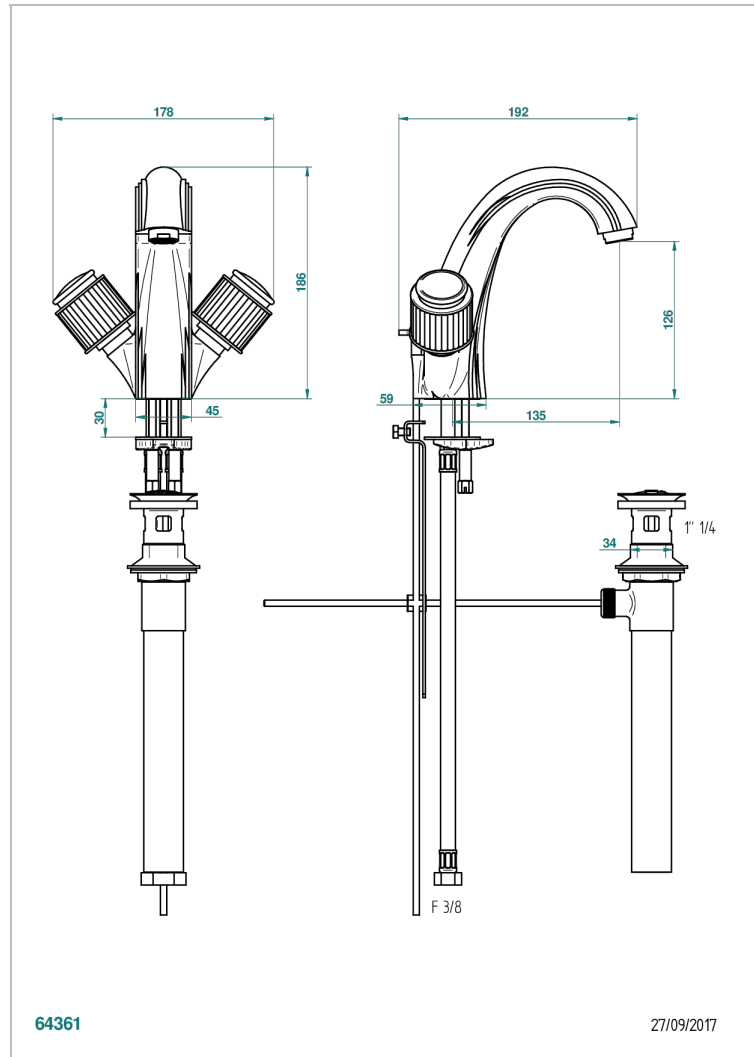

# JAIPUR SATINY CRYSTAL

A9B-2155/US

Single hole lavatory set with drain

THG<sup>®</sup>  
PARIS

## CHARACTERISTIC

- Jaipur Satiny crystal
- Single hole lavatory set with drain