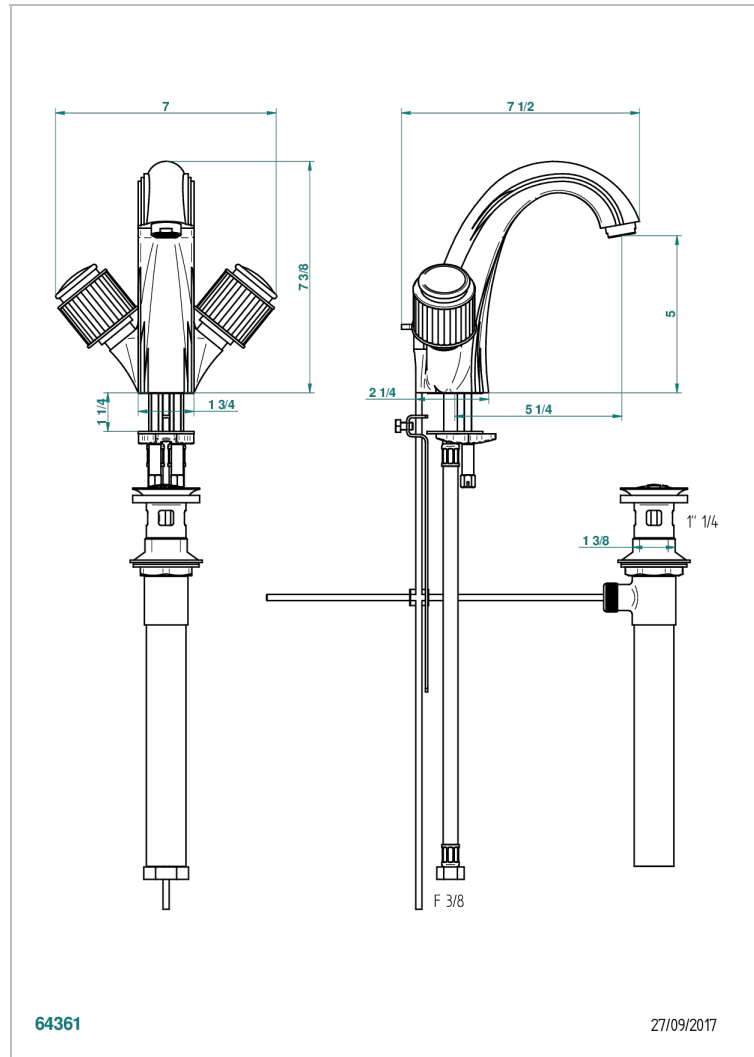

JAIPUR SATINY CRYSTAL

A9B-2155/US

Single hole lavatory set with drain

THG[®]
PARIS

CHARACTERISTIC

- Jaipur Satiny crystal
- Single hole lavatory set with drain

AVAILABLE FINITIONS

Black ceram - D30
Blush PVD - H62
Brass color PVD - H49
Brown bronze color PVD - F33
Chrome polished - A02
Chrome polished / gold polished - G02

Copper antique matt, coated - H07
Gold color PVD - H52
Gold mat - F07
Gold polished - F01
Graphite PVD - H64
Light coated bronze - D01

Matt Umber PVD - H67
Matt blush PVD - H60
Matt brass color PVD - H50
Matt brown bronze color PVD - F34
Matt chrome (American satin) - C02
Matt gold color PVD - H53