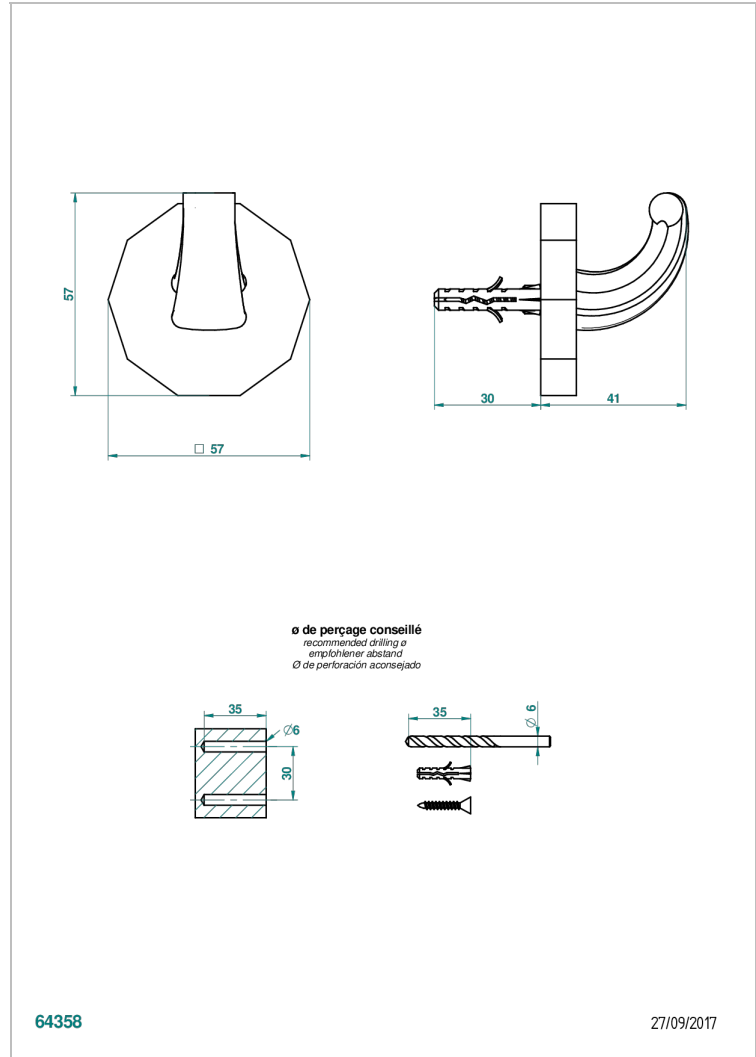

LES ONDES WITH LEVER

G8B-508

Single robe hook

THG[®]
PARIS

CHARACTERISTIC

- Les Ondes with lever
- Single robe hook

AVAILABLE FINITIONS

Antique nickel - H28
Black ceram - D30
Blush PVD - H62
Brass color PVD - H49
Brown bronze color PVD - F33
Gold color PVD - H52