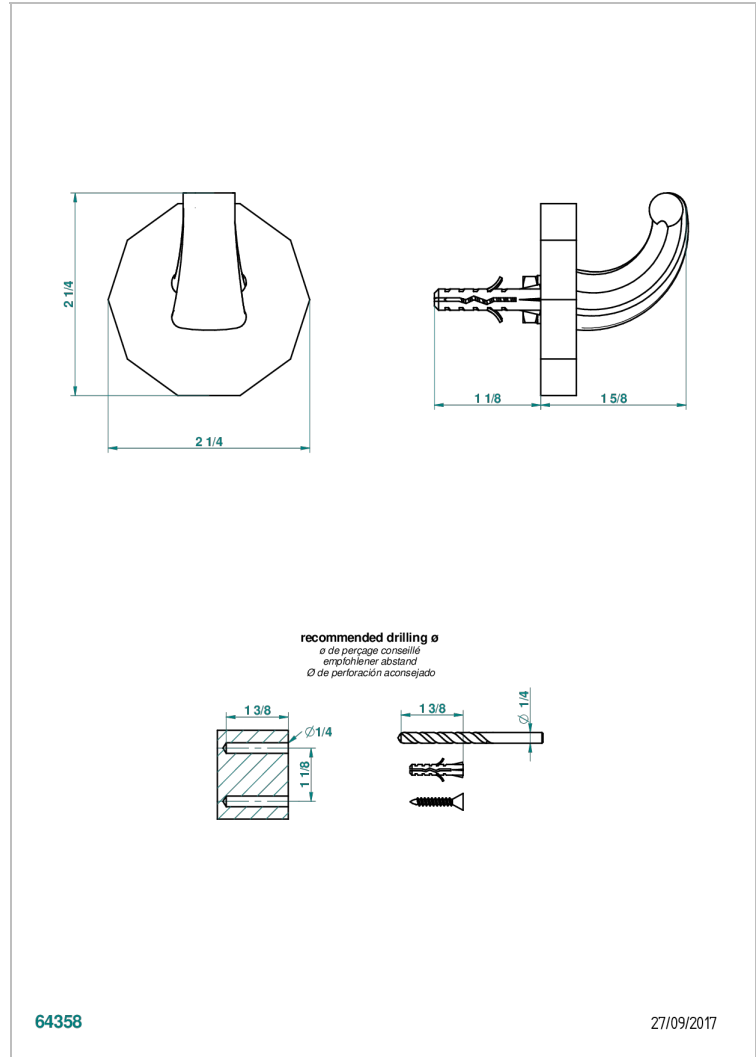

LES ONDES WITH LEVER

G8B-508

Single robe hook

THG[®]
PARIS

CHARACTERISTIC

- Les Ondes with lever
- Single robe hook

AVAILABLE FINITIONS

Antique nickel - H28
Black ceram - D30
Blush PVD - H62
Brass color PVD - H49
Brown bronze color PVD - F33
Gold color PVD - H52