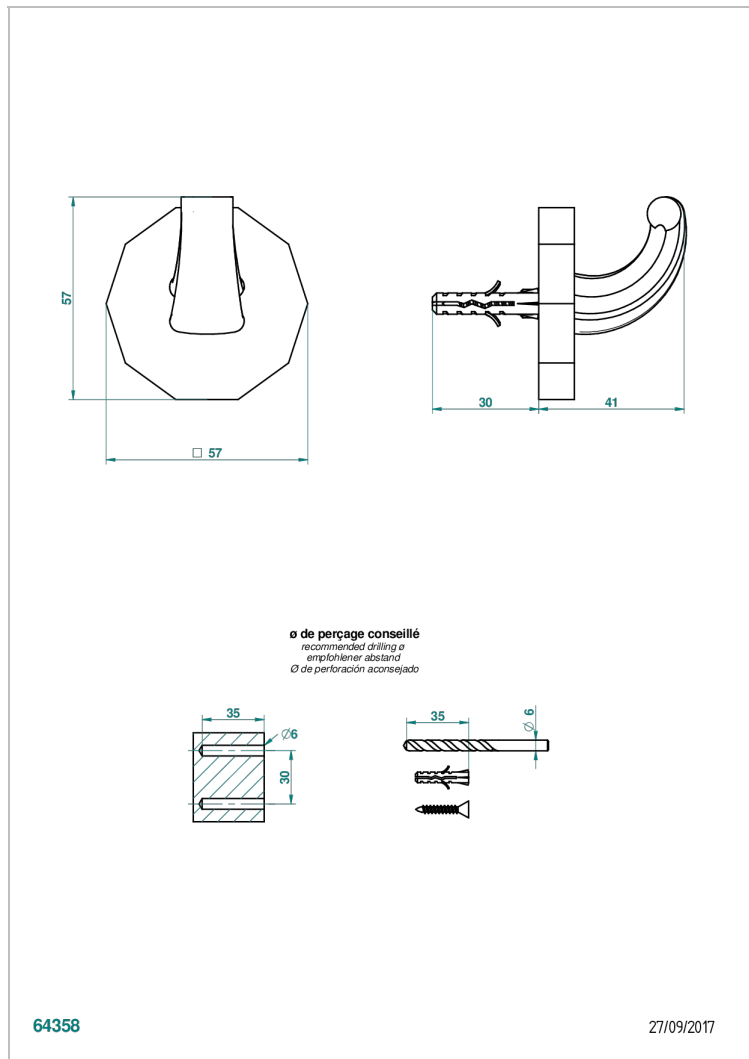

LES ONDES WITH LEVER

G8B-508

带衣钩的浴衣架

THG[®]
PARIS

特色

- Les Ondes with lever
- 带衣钩的浴衣架

可选饰面

Black ceram - D30
Blush PVD - H62
Graphite PVD - H64
Matt Umber PVD - H67
Matt blush PVD - H60
Matt graphite PVD - H65