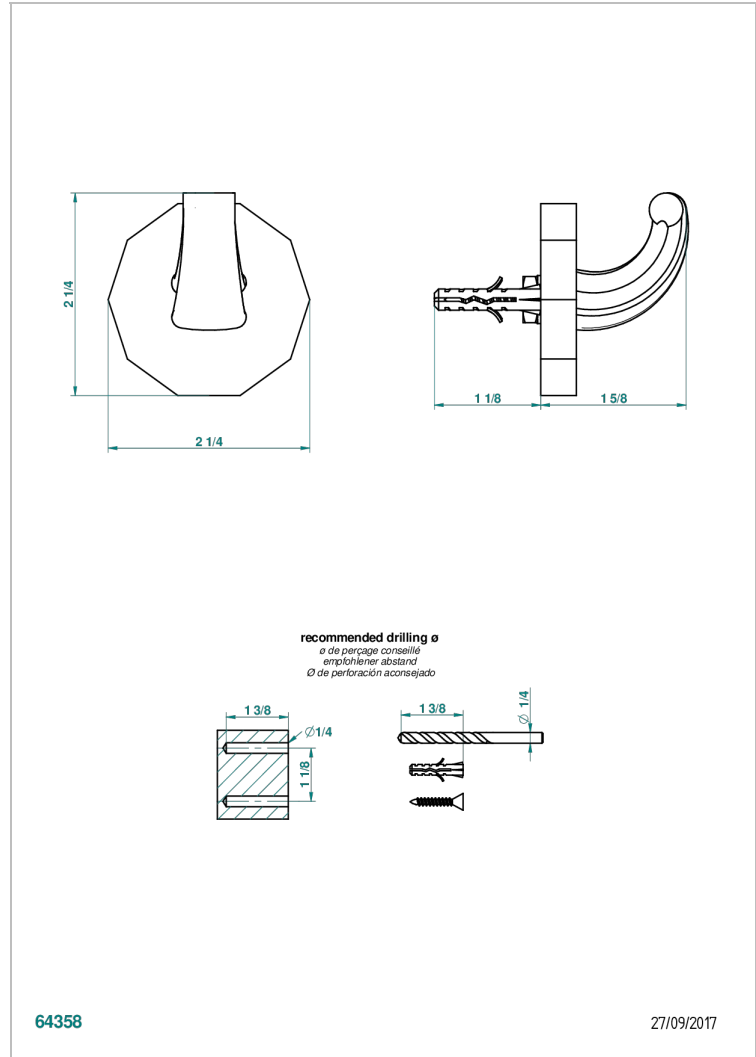

# LES ONDES WITH LEVER

G8B-508

Single robe hook

## CHARACTERISTIC

- Les Ondes with lever
- Single robe hook