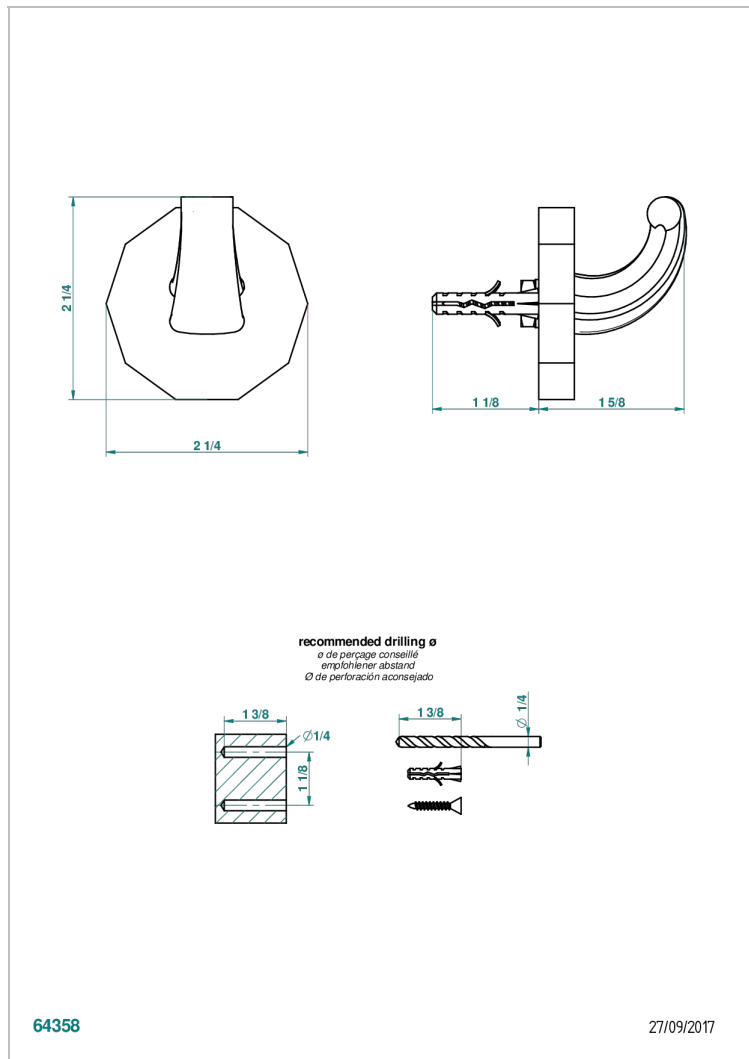

LES ONDES WITH LEVER

G8B-508

带衣钩的浴衣架

THG[®]
PARIS

特色

- Les Ondes with lever
- 带衣钩的浴衣架

可选饰面

Black ceram - D30
 Blush PVD - H62
 Graphite PVD - H64
 Matt Umber PVD - H67
 Matt blush PVD - H60
 Matt graphite PVD - H65