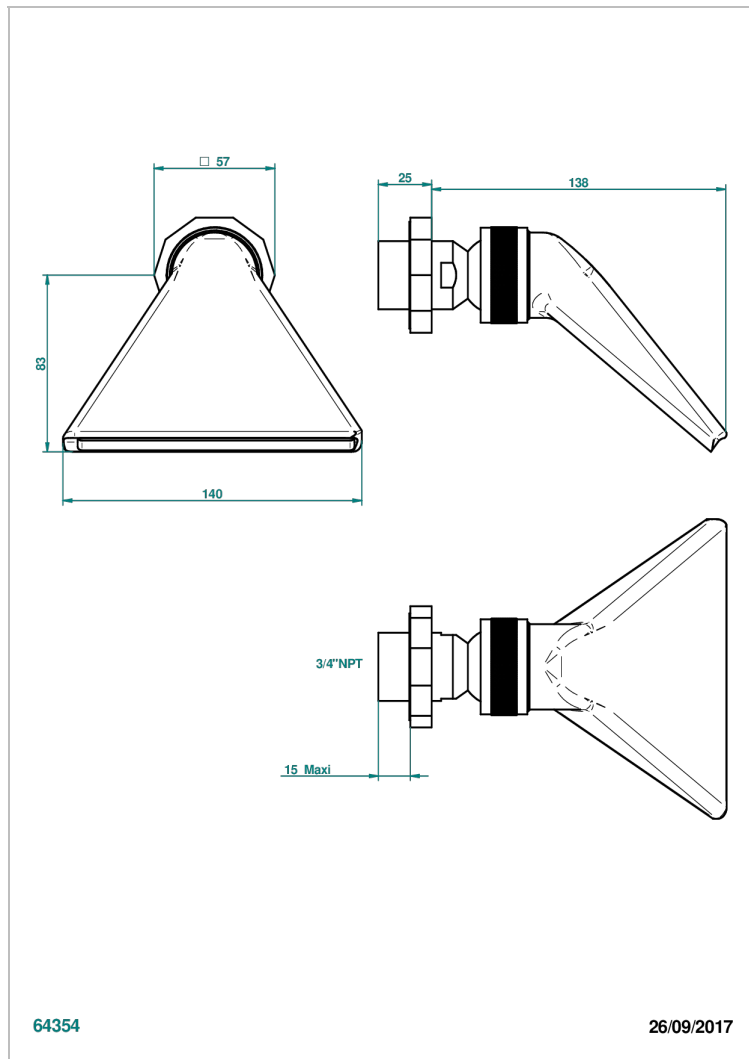

LES ONDES WITH LEVER

G8B-3640/US

Shower head, cast deluge with 3/4" connection

THG[®]
PARIS

64354

26/09/2017

CARACTERÍSTICAS

- Les Ondes with lever
- Shower head, cast deluge with 3/4" connection