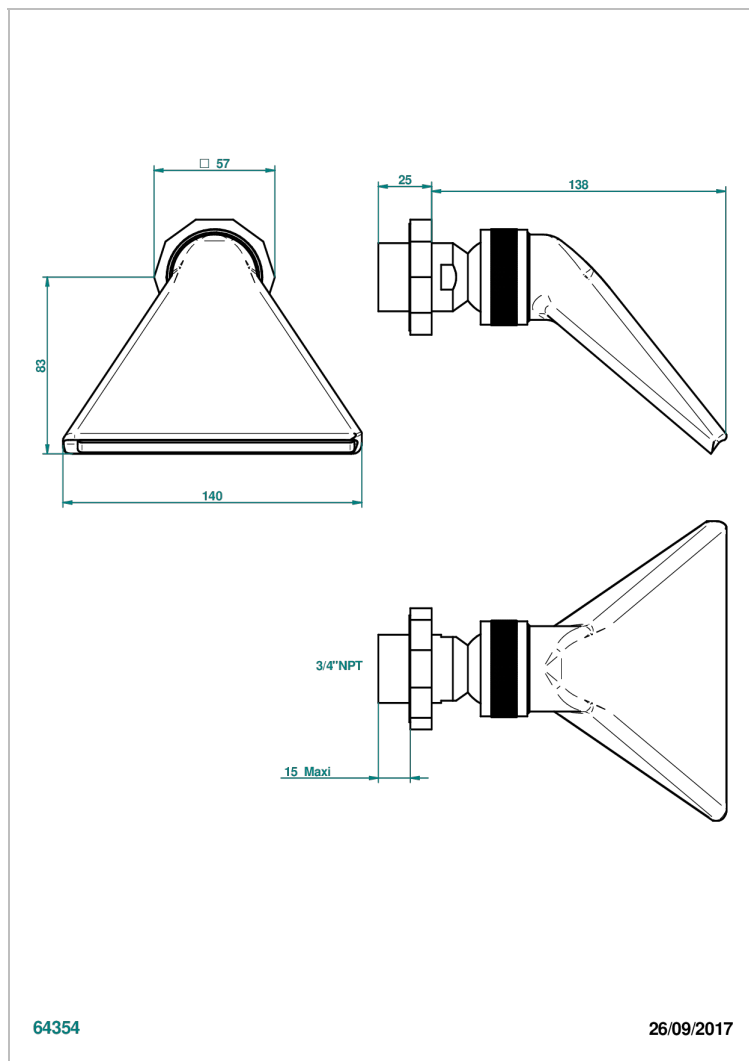

LES ONDES WITH LEVER HANDLES

G8B-3640/US

Shower head, cast deluge with 3/4" connection

THG[®]
PARIS

64354

26/09/2017

CHARACTERISTIC

- Les Ondes with lever handles
- Shower head, cast deluge with 3/4" connection