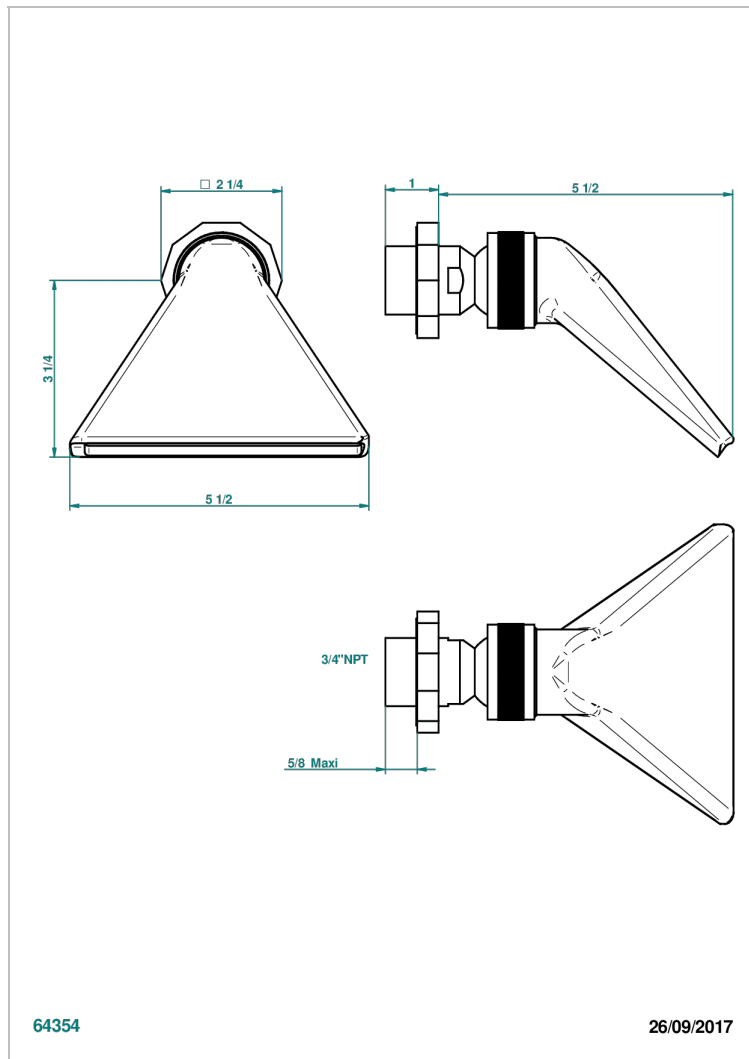

LES ONDES WITH LEVER

G8B-3640/US

Shower head, cast deluge with 3/4" connection

THG
PARIS

64354

26/09/2017

CARACTERÍSTICAS

- Les Ondes with lever
- Shower head, cast deluge with 3/4" connection