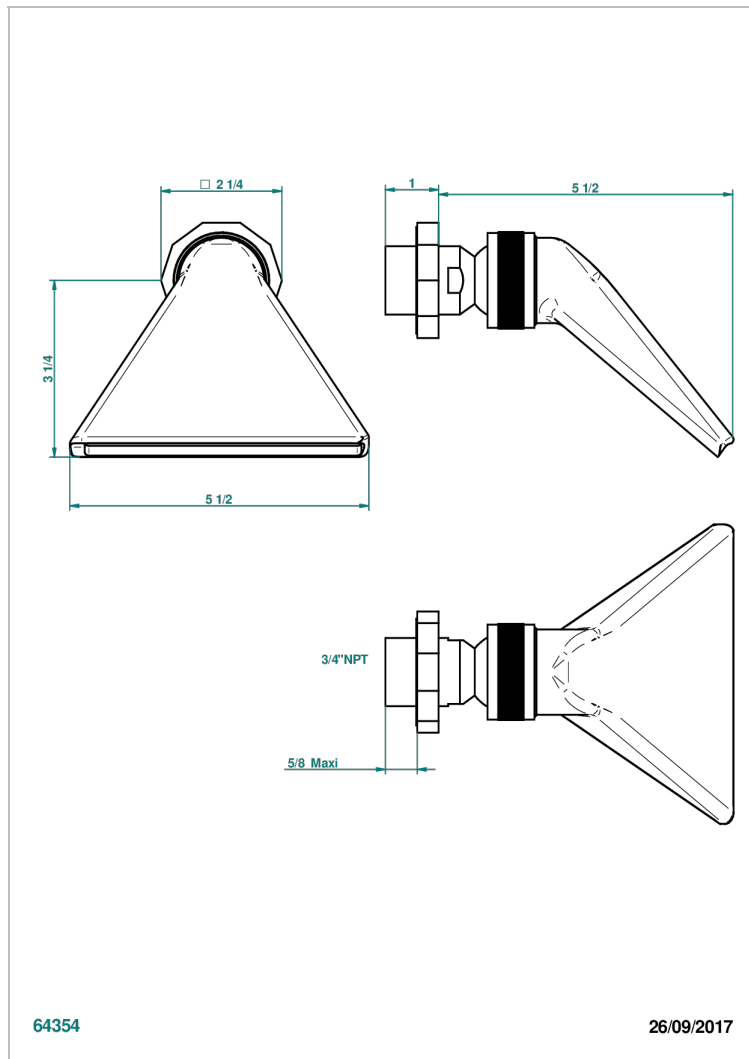

LES ONDES WITH LEVER HANDLES

G8B-3640/US

Shower head, cast deluge with 3/4" connection

THG[®]
PARIS

CHARACTERISTIC

- Les Ondes with lever handles
- Shower head, cast deluge with 3/4" connection

AVAILABLE FINITIONS