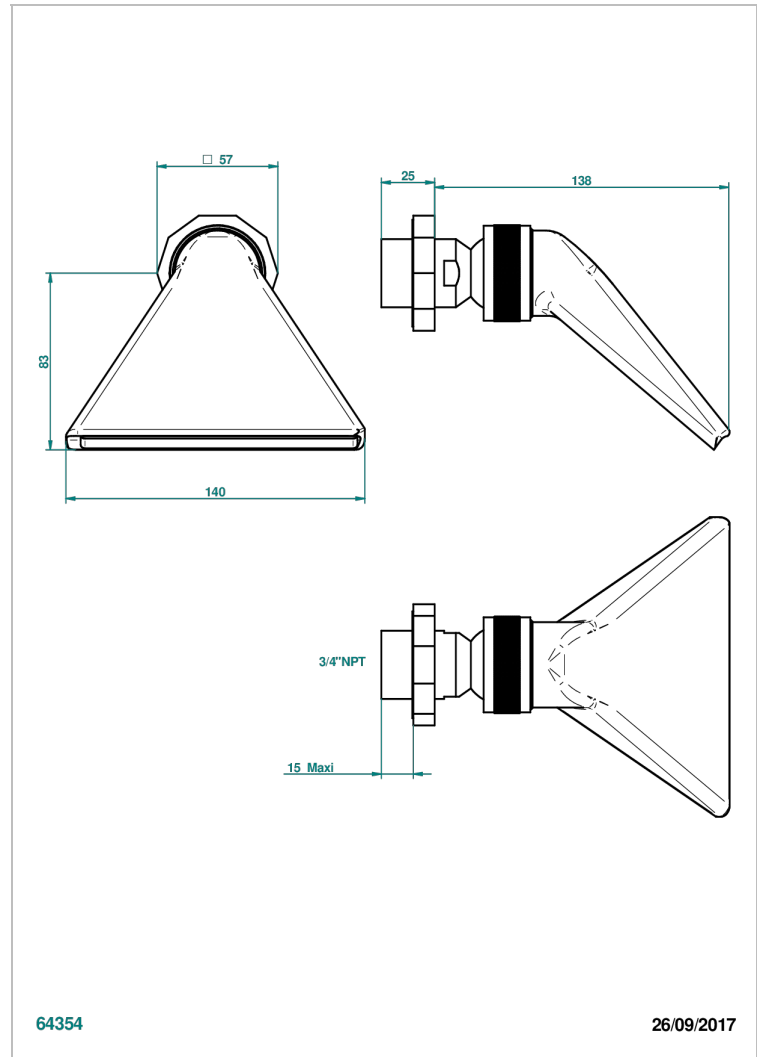

# LES ONDES

G8A-3640/US

Shower head, cast deluge with 3/4" connection

THG<sup>®</sup>  
PARIS

## CARACTERÍSTICAS

- Les Ondes
- Shower head, cast deluge with 3/4" connection