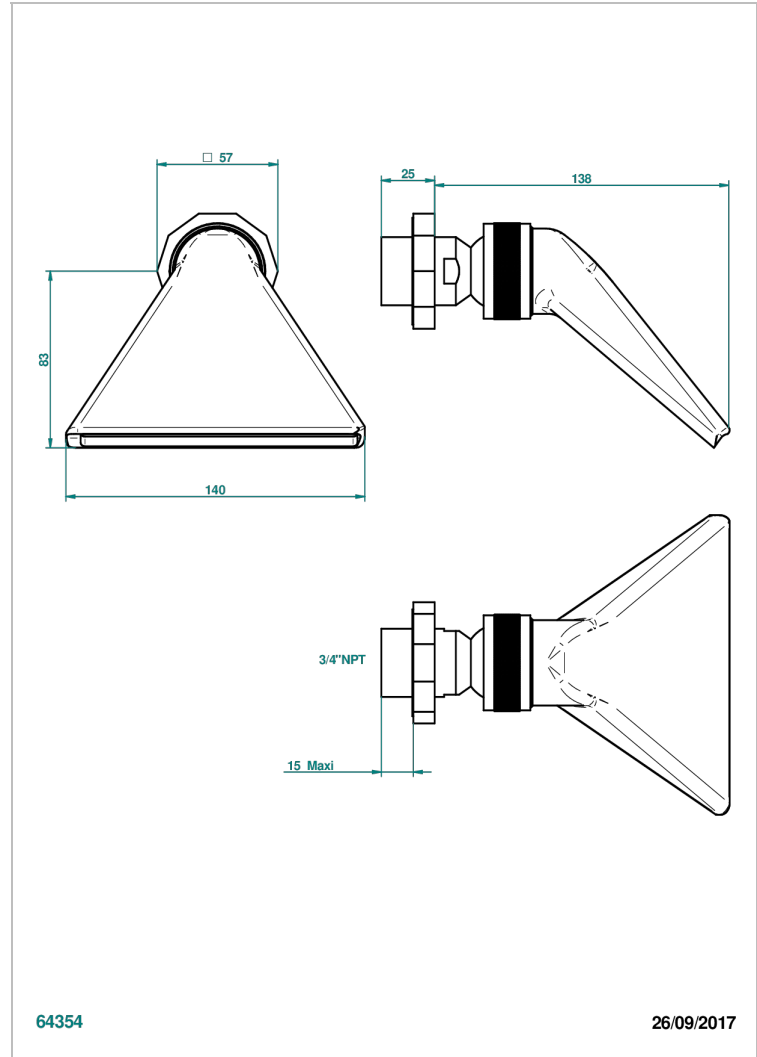

LES ONDES

G8A-3640/US

Shower head, cast deluge with 3/4" connection

THG[®]
PARIS

64354

26/09/2017

CHARACTERISTIC

- Les Ondes
- Shower head, cast deluge with 3/4" connection