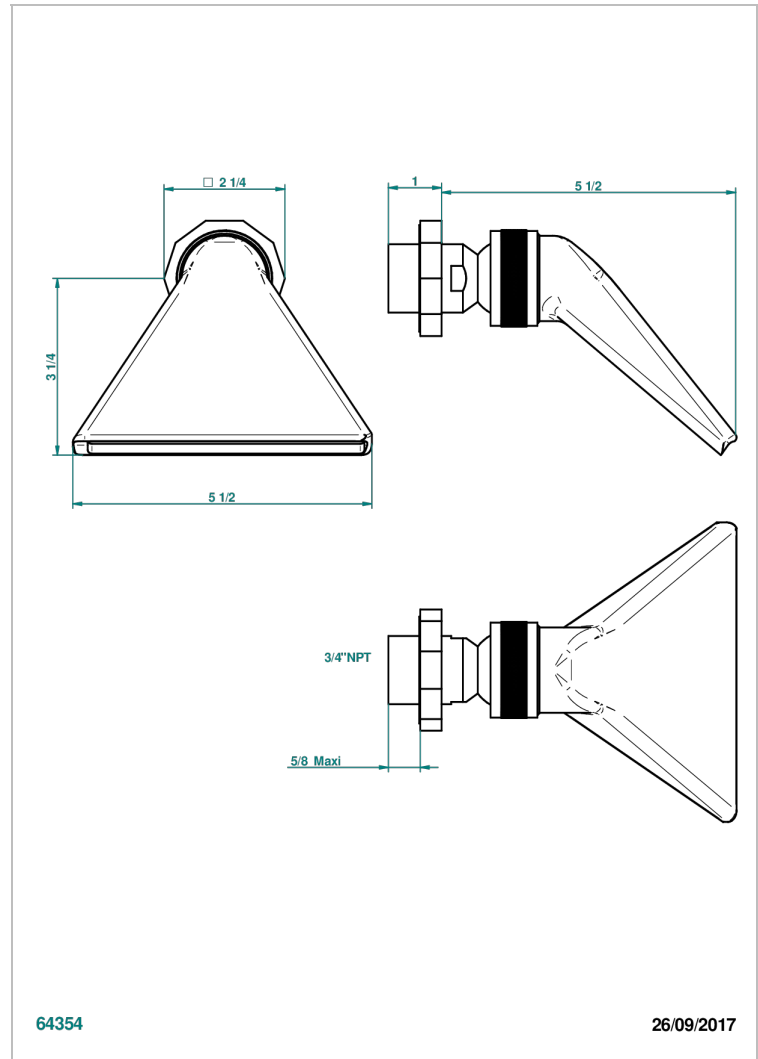

LES ONDES

G8A-3640/US

Shower head, cast deluge with 3/4" connection

THG
PARIS

64354

26/09/2017

CARACTERÍSTICAS

- Les Ondes
- Shower head, cast deluge with 3/4" connection