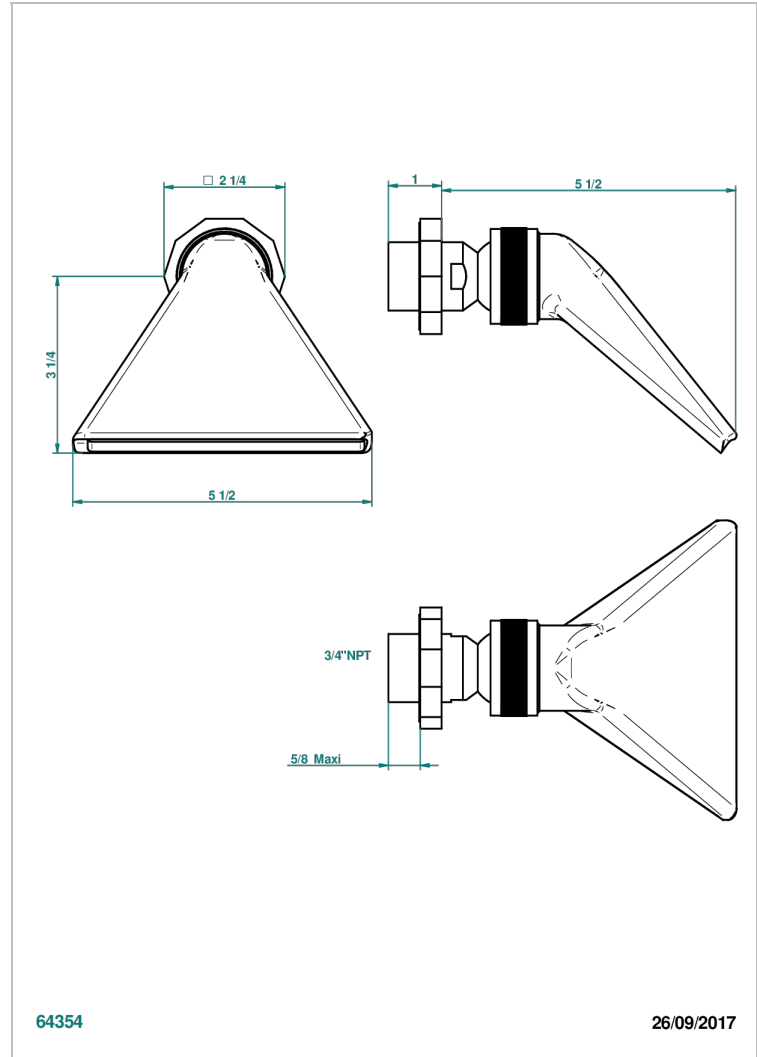

# LES ONDES

G8A-3640/US

Shower head, cast deluge with 3/4" connection

THG<sup>®</sup>  
PARIS

64354

26/09/2017

## CHARACTERISTIC

- Les Ondes
- Shower head, cast deluge with 3/4" connection